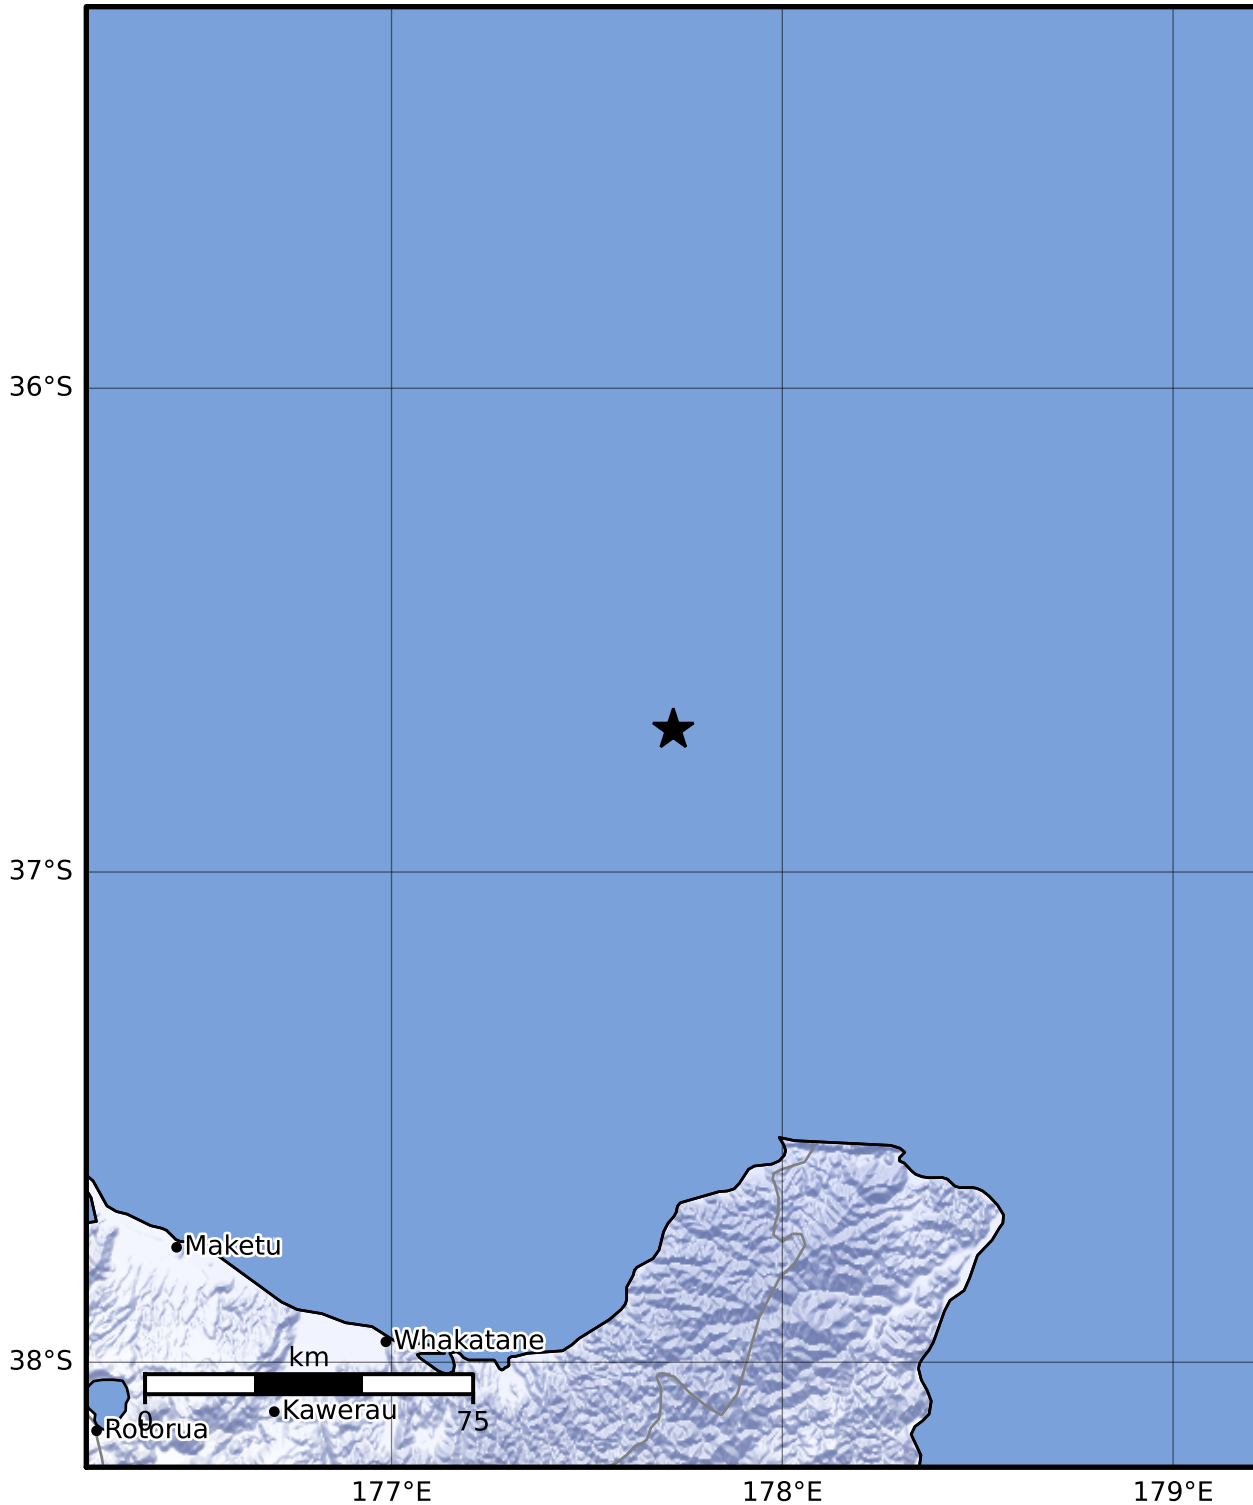

Macroseismic Intensity Map GNS Science

ShakeMap: Raukumara Plain

Jul 17, 2023 08:39:42 UTC M3.6 S36.71 E177.72 Depth: 162.6km ID:2023p533407

SHAKING	Not felt	Weak	Light	Moderate	Strong	Very strong	Severe	Violent	Extreme
DAMAGE	None	None	None	Very light	Light	Moderate	Moderate/heavy	Heavy	Very heavy
PGA(%g)	<0.0464	0.29	1.63	5.16	12.5	22.4	40.2	72.2	>129
PGV(cm/s)	<0.0215	0.125	1.04	4.31	14.5	26.4	48.3	88.4	>162
INTENSITY	I	II-III	IV	V	VI	VII	VIII	IX	X+

Scale based on Moratalla et al.(2021) and Worden et al.(2012) Version 1: Processed 2023-07-31T04:00:03Z

△ Seismic Instrument ○ Reported Intensity

★ Epicenter