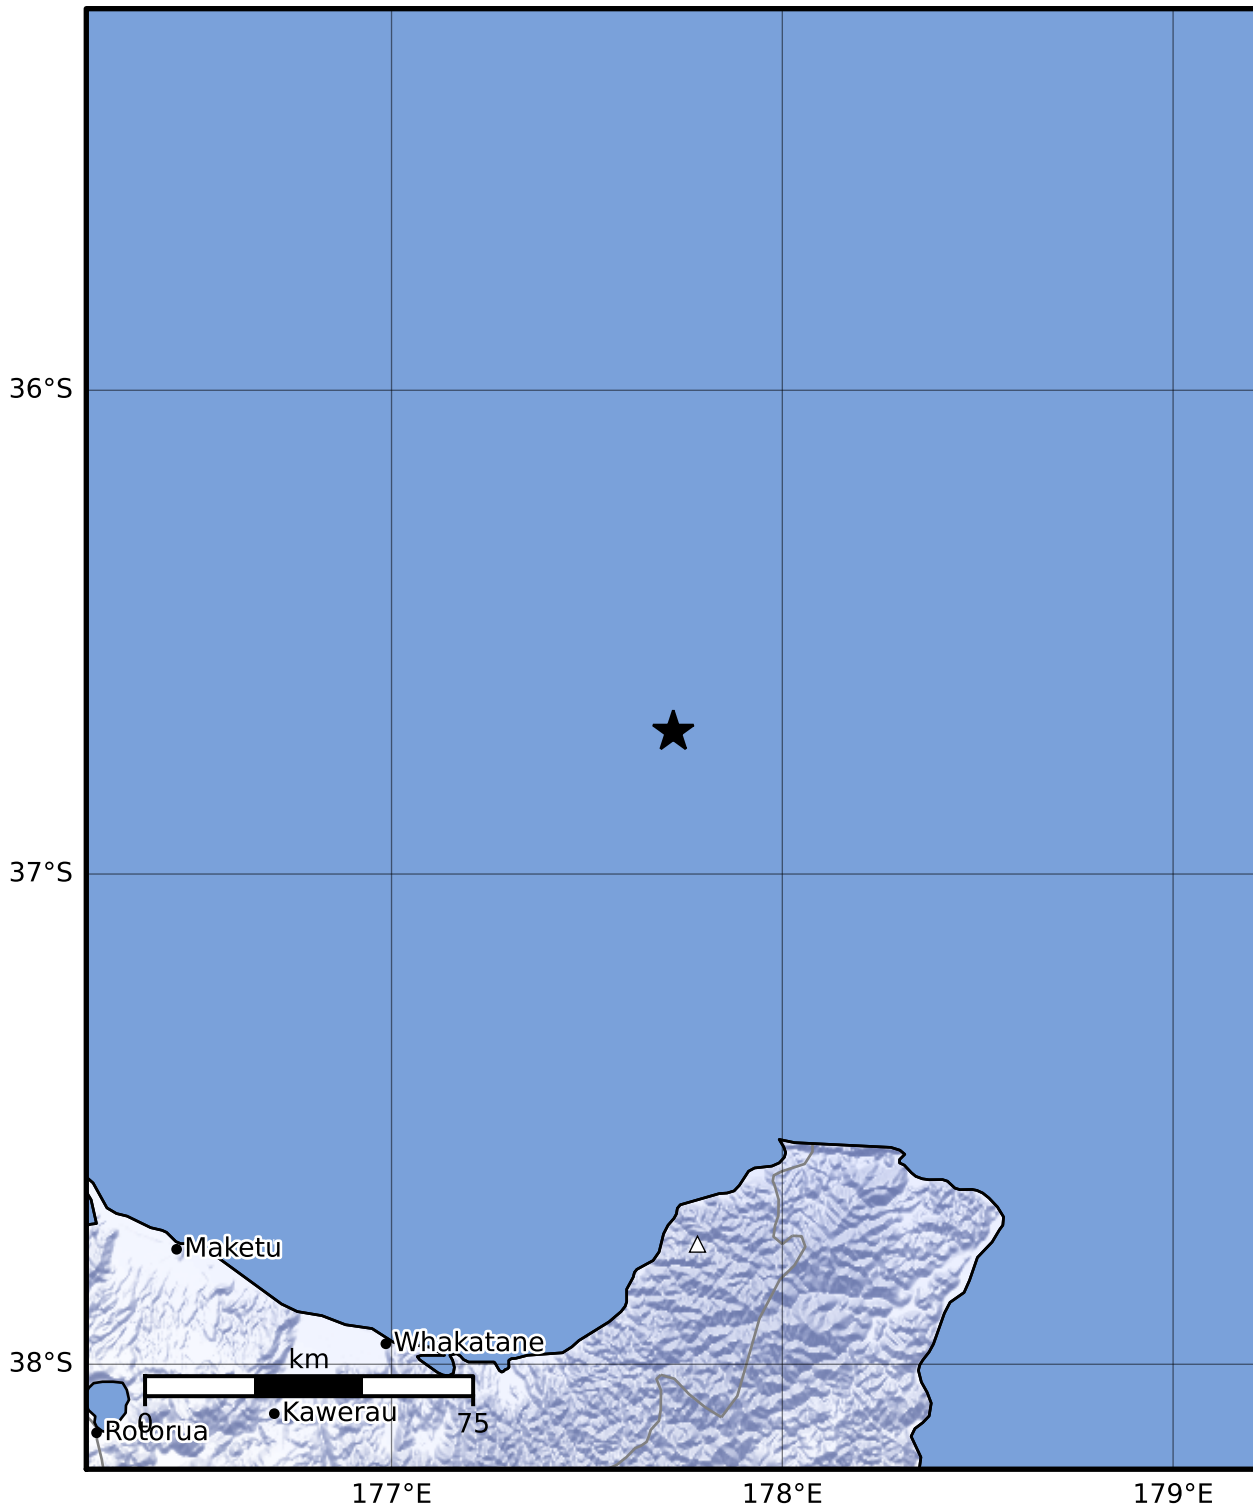

Macroseismic Intensity Map GNS Science

ShakeMap: Raukumara Plain

Jul 17, 2023 08:39:42 UTC M3.6 S36.71 E177.72 Depth: 162.6km ID:2023p533407

SHAKING	Not felt	Weak	Light	Moderate	Strong	Very strong	Severe	Violent	Extreme
DAMAGE	None	None	None	Very light	Light	Moderate	Moderate/heavy	Heavy	Very heavy
PGA(%g)	<0.0464	0.29	1.63	5.16	12.5	22.4	40.2	72.2	>129
PGV(cm/s)	<0.0215	0.125	1.04	4.31	14.5	26.4	48.3	88.4	>162
INTENSITY	I	II-III	IV	V	VI	VII	VIII	IX	X+

Scale based on Moratalla et al.(2021) and Worden et al.(2012) Version 2: Processed 2023-07-31T04:06:06Z

△ Seismic Instrument ○ Reported Intensity ★ Epicenter