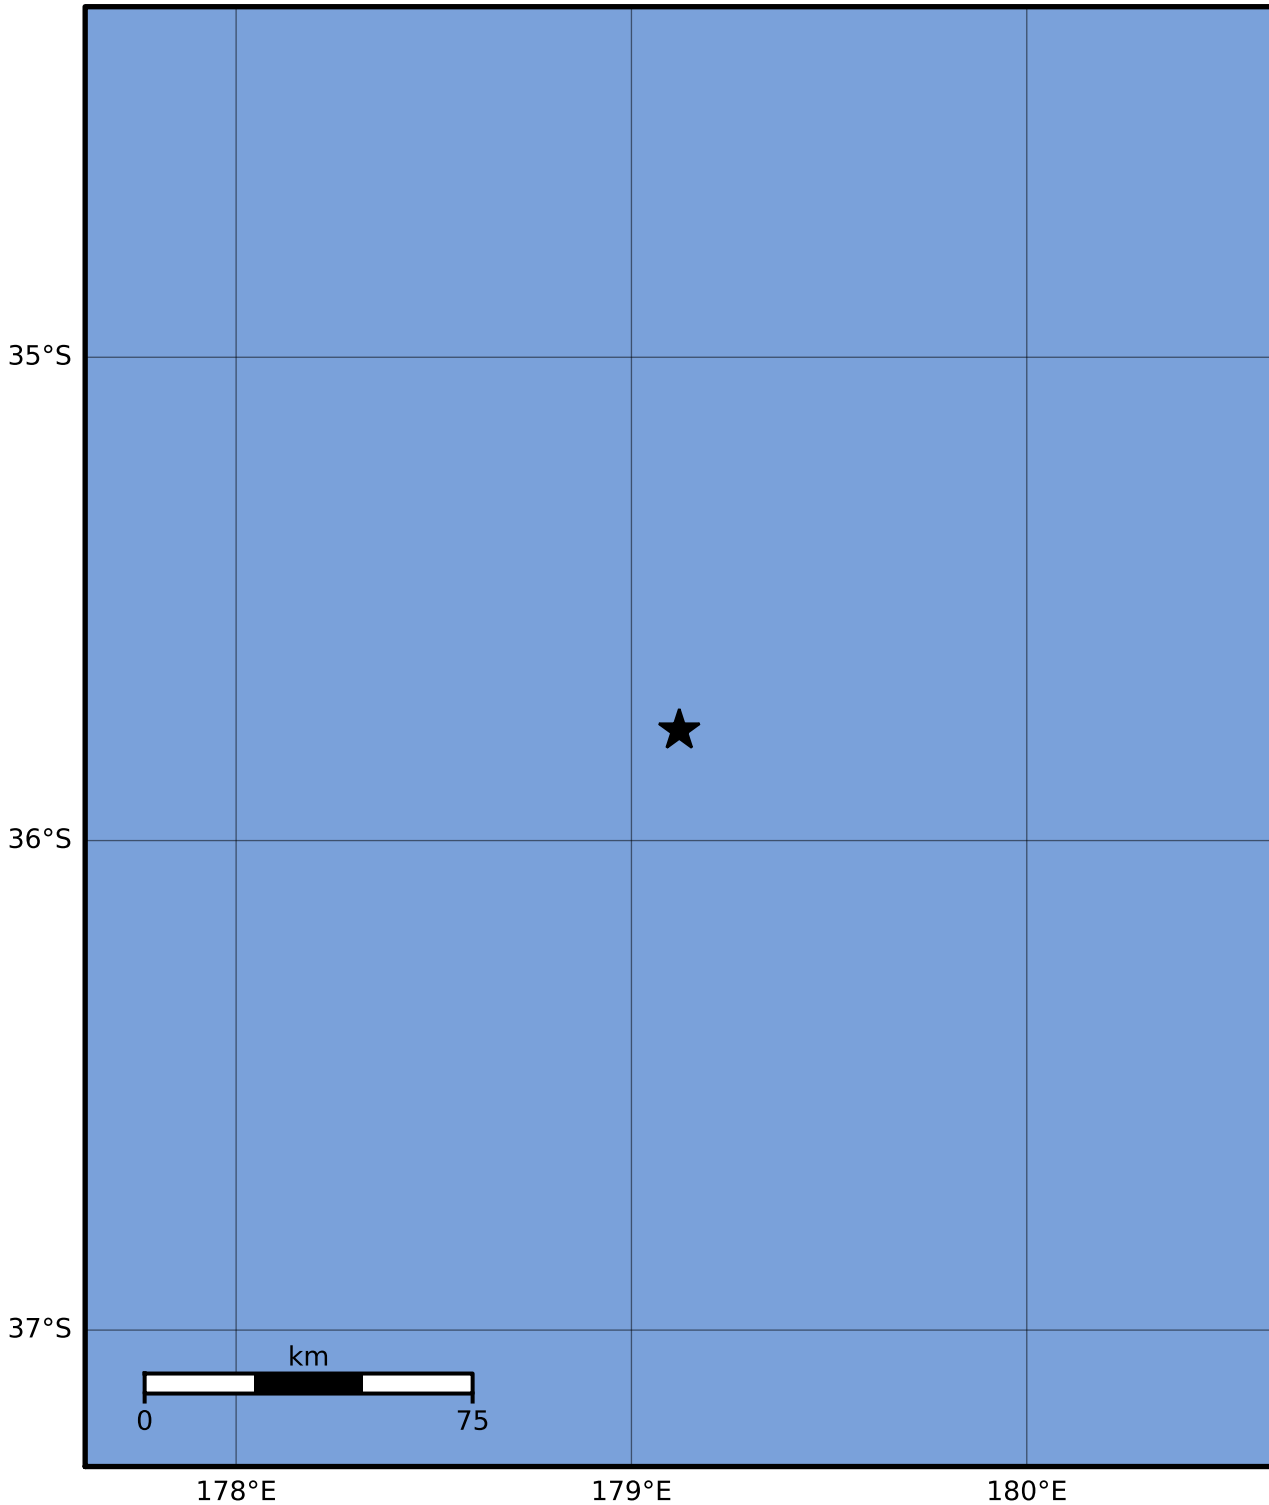

Macroseismic Intensity Map GNS Science

ShakeMap: Raukumara Plain

Jul 18, 2023 04:28:46 UTC M3.3 S35.77 E179.12 Depth: 158.0km ID:2023p535639

SHAKING	Not felt	Weak	Light	Moderate	Strong	Very strong	Severe	Violent	Extreme
DAMAGE	None	None	None	Very light	Light	Moderate	Moderate/heavy	Heavy	Very heavy
PGA(%g)	<0.0464	0.29	1.63	5.16	12.5	22.4	40.2	72.2	>129
PGV(cm/s)	<0.0215	0.125	1.04	4.31	14.5	26.4	48.3	88.4	>162
INTENSITY	I	II-III	IV	V	VI	VII	VIII	IX	X+

Scale based on Moratalla et al.(2021) and Worden et al.(2012) Version 6: Processed 2023-07-18T05:29:36Z

△ Seismic Instrument ○ Reported Intensity

★ Epicenter