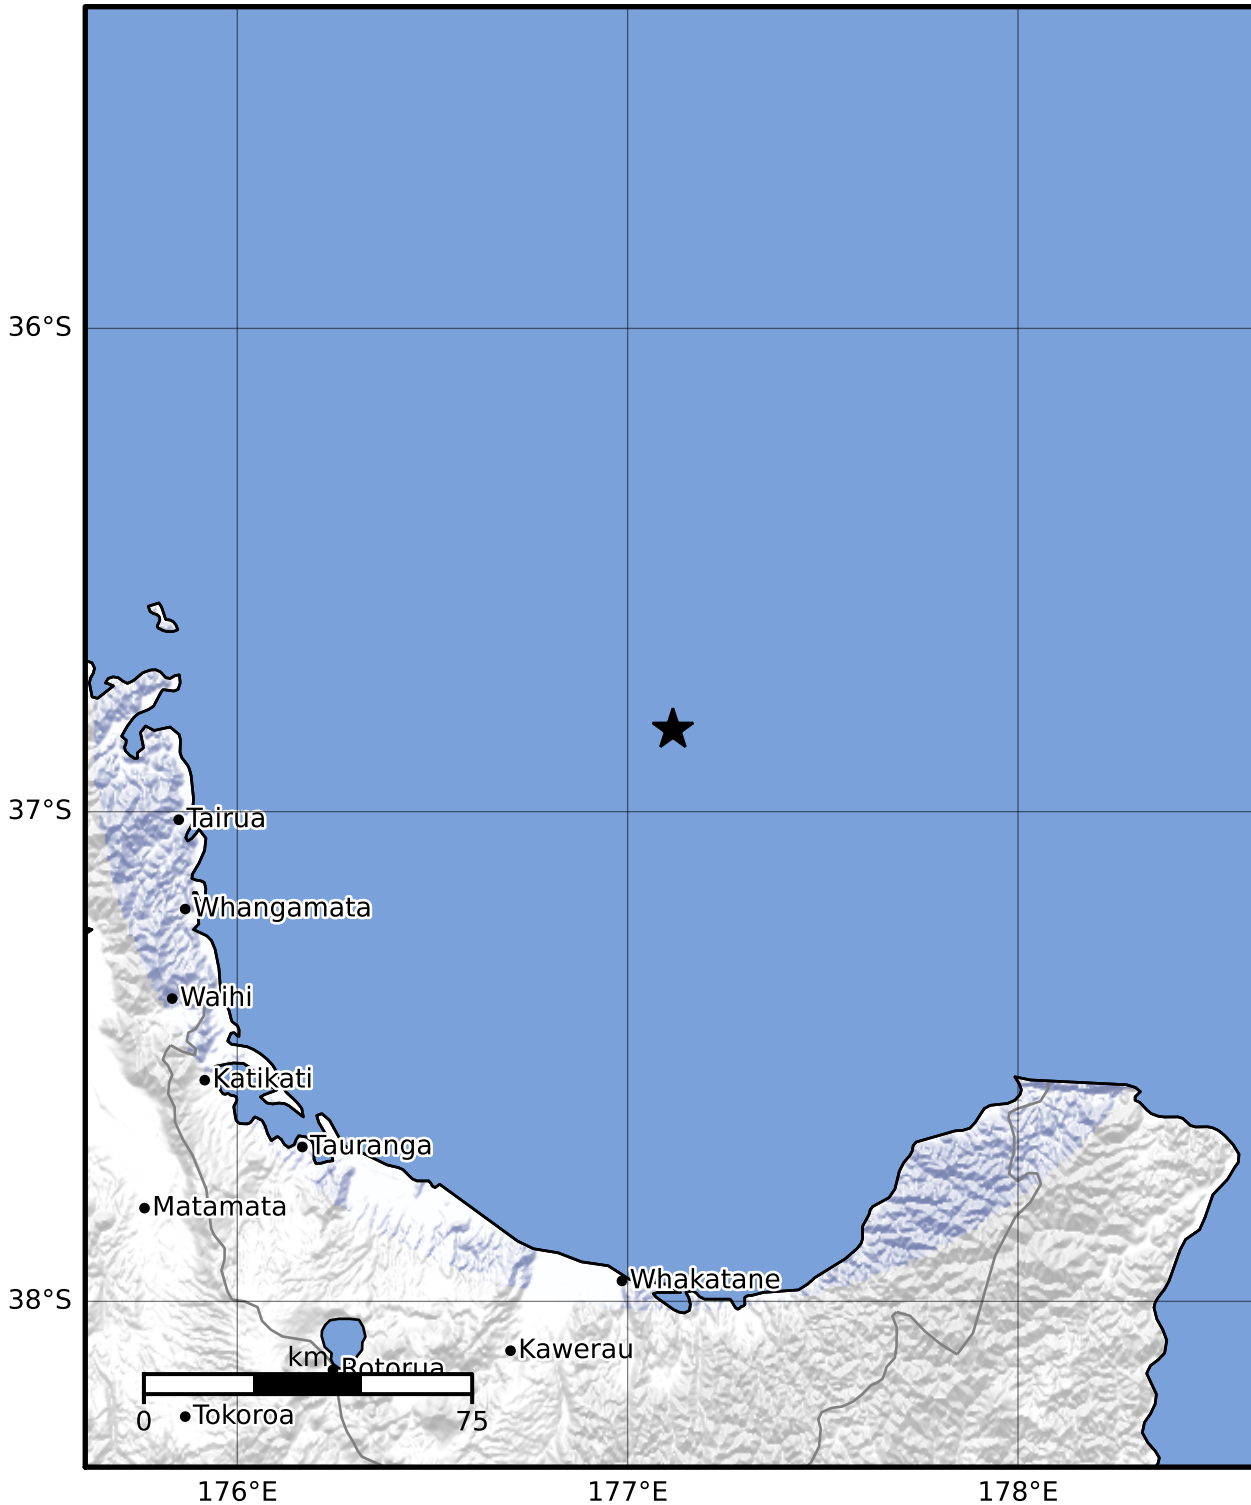

Macroseismic Intensity Map GNS Science

ShakeMap: Raukumara Plain

Jul 19, 2023 16:30:17 UTC M3.4 S36.83 E177.12 Depth: 193.1km ID:2023p539696

SHAKING	Not felt	Weak	Light	Moderate	Strong	Very strong	Severe	Violent	Extreme
DAMAGE	None	None	None	Very light	Light	Moderate	Moderate/heavy	Heavy	Very heavy
PGA(%g)	<0.0464	0.29	1.63	5.16	12.5	22.4	40.2	72.2	>129
PGV(cm/s)	<0.0215	0.125	1.04	4.31	14.5	26.4	48.3	88.4	>162
INTENSITY	I	II-III	IV	V	VI	VII	VIII	IX	X+

Scale based on Moratalla et al.(2021) and Worden et al.(2012) Version 2: Processed 2023-08-02T02:23:58Z

△ Seismic Instrument ○ Reported Intensity

★ Epicenter