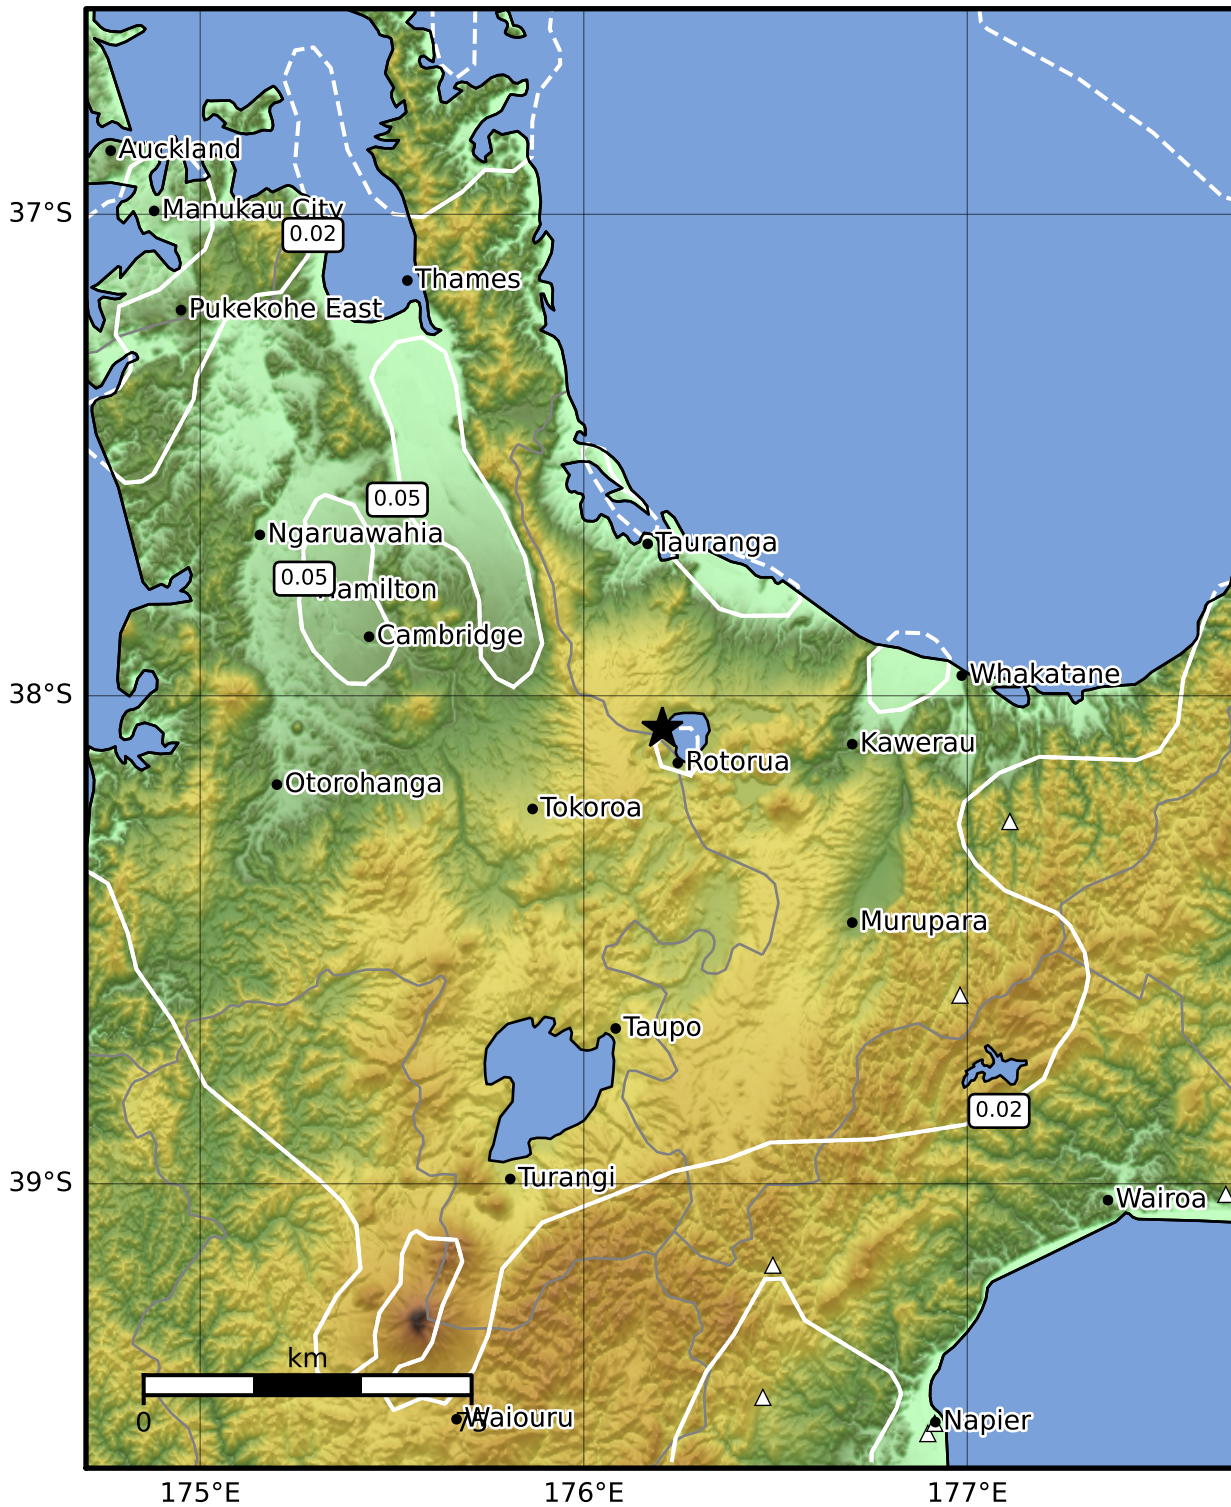

0.3 Second Peak Spectral Acceleration Map GNS Science

ShakeMap: Rotorua

Jul 19, 2023 21:15:08 UTC M3.3 S38.07 E176.21 Depth: 162.9km ID:2023p540230

<b>SA(0.3) (%g)</b>	<b>0.1</b>	<b>0.2</b>	<b>0.5</b>	<b>1</b>	<b>2</b>	<b>5</b>	<b>10</b>	<b>20</b>	<b>50</b>	<b>100</b>	<b>200</b>
---------------------	------------	------------	------------	----------	----------	----------	-----------	-----------	-----------	------------	------------

Scale based on Moratalla et al.(2021) and Worden et al.(2012) Version 3: Processed 2023-07-19T22:15:57Z

△ Seismic Instrument ○ Reported Intensity ★ Epicenter