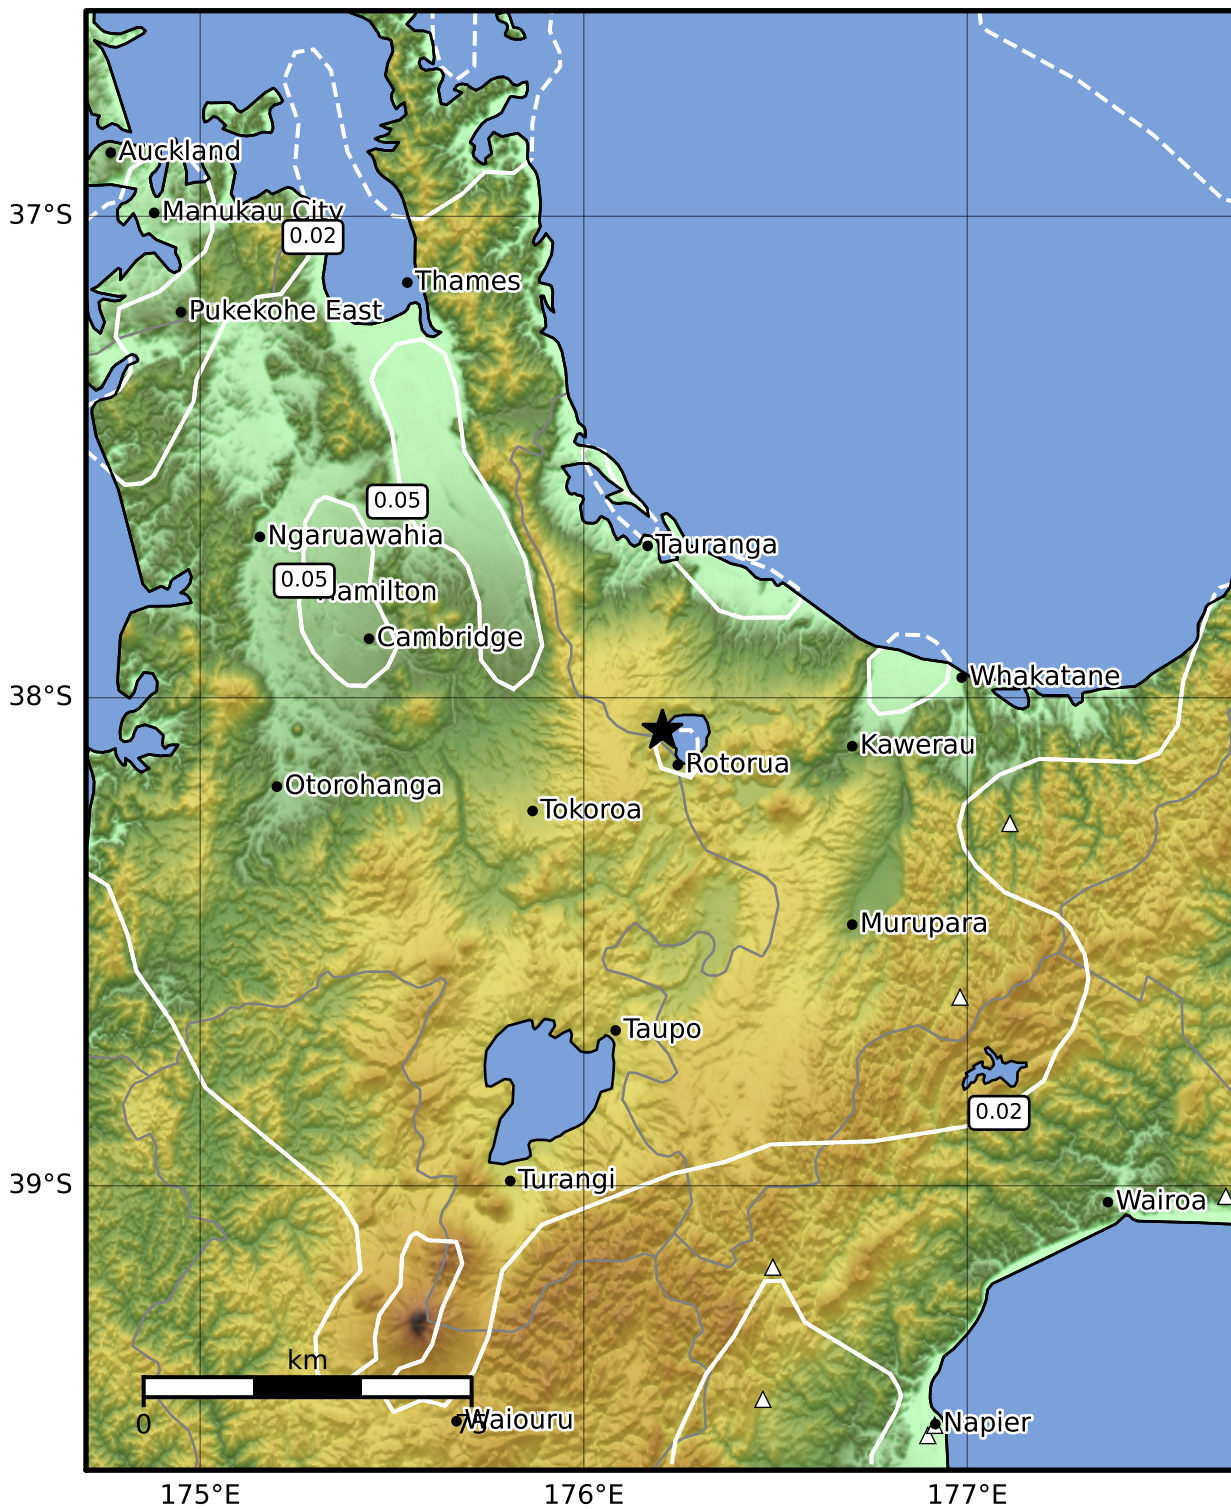

0.3 Second Peak Spectral Acceleration Map GNS Science

ShakeMap: Rotorua

Jul 19, 2023 21:15:08 UTC M3.3 S38.07 E176.21 Depth: 162.9km ID:2023p540230

SA(0.3) (%g)	0.1	0.2	0.5	1	2	5	10	20	50	100	200
---------------------	------------	------------	------------	----------	----------	----------	-----------	-----------	-----------	------------	------------

Scale based on Moratalla et al.(2021) and Worden et al.(2012) Version 6: Processed 2023-07-20T03:16:00Z

△ Seismic Instrument ○ Reported Intensity ★ Epicenter