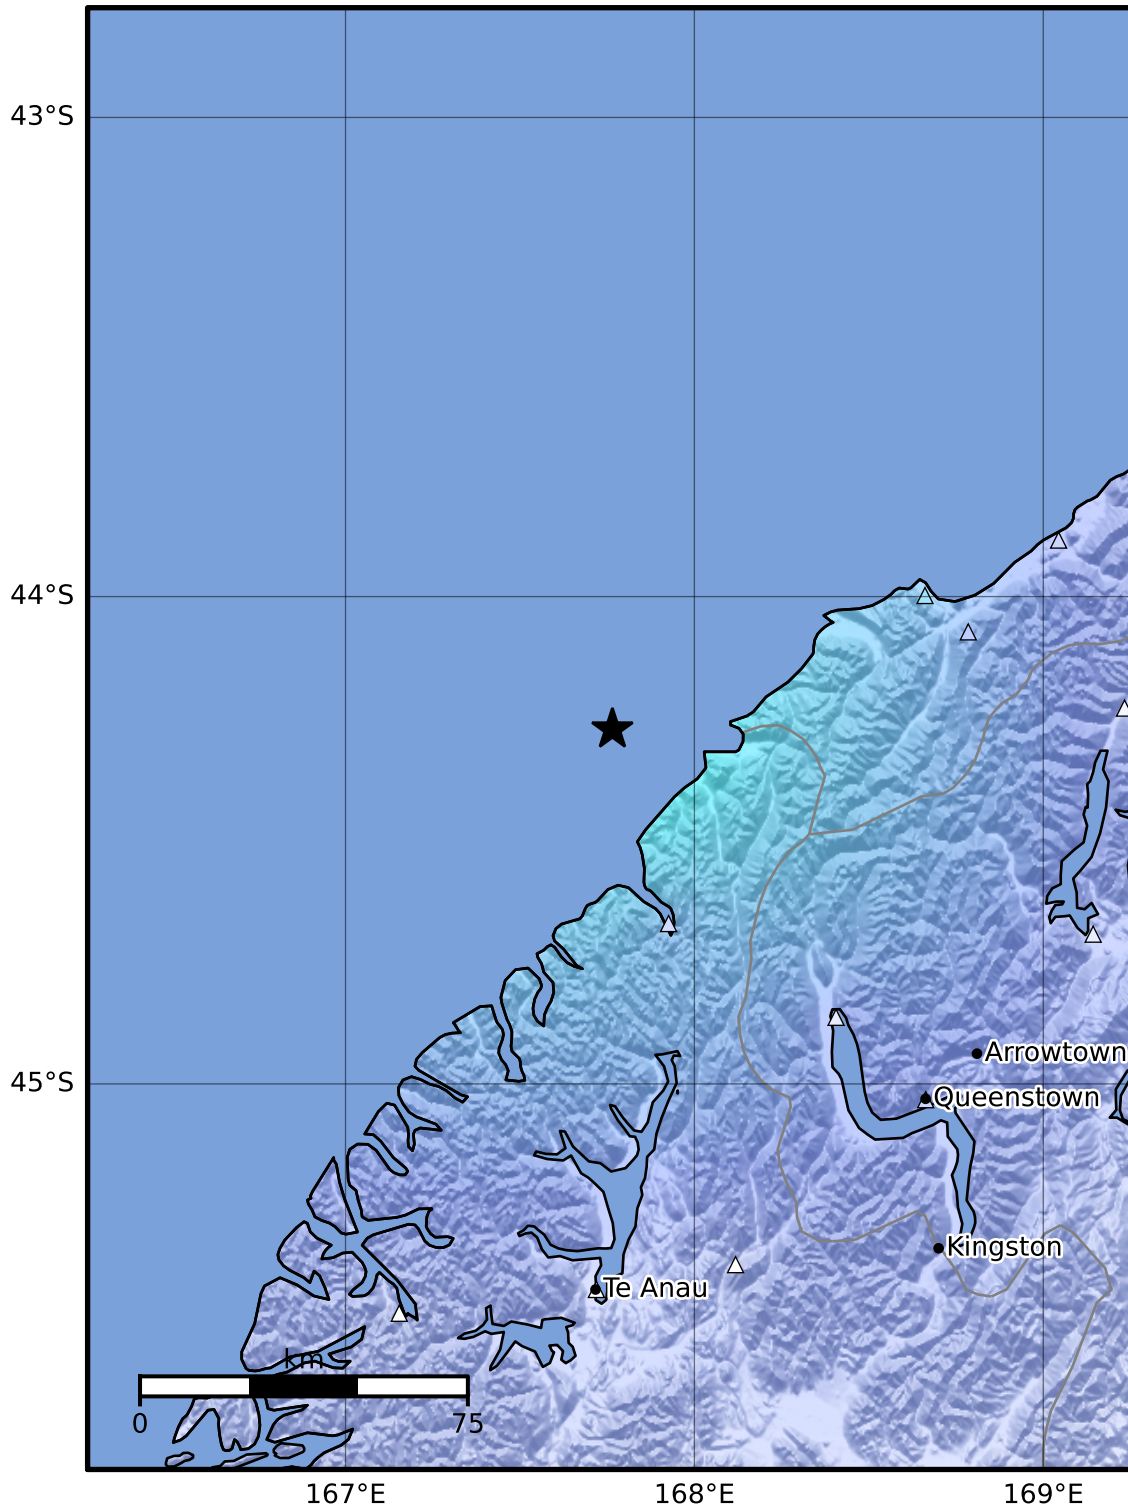

Macroseismic Intensity Map GNS Science

ShakeMap: Fiordland

Jul 22, 2023 10:00:31 UTC M4.0 S44.27 E167.76 Depth: 5.0km ID:2023p547073

SHAKING	Not felt	Weak	Light	Moderate	Strong	Very strong	Severe	Violent	Extreme
DAMAGE	None	None	None	Very light	Light	Moderate	Moderate/heavy	Heavy	Very heavy
PGA(%g)	<0.0464	0.29	1.63	5.16	12.5	22.4	40.2	72.2	>129
PGV(cm/s)	<0.0215	0.125	1.04	4.31	14.5	26.4	48.3	88.4	>162
INTENSITY	I	II-III	IV	V	VI	VII	VIII	IX	X+

Scale based on Moratalla et al.(2021) and Worden et al.(2012) Version 6: Processed 2023-07-22T10:37:45Z

△ Seismic Instrument ○ Reported Intensity

★ Epicenter