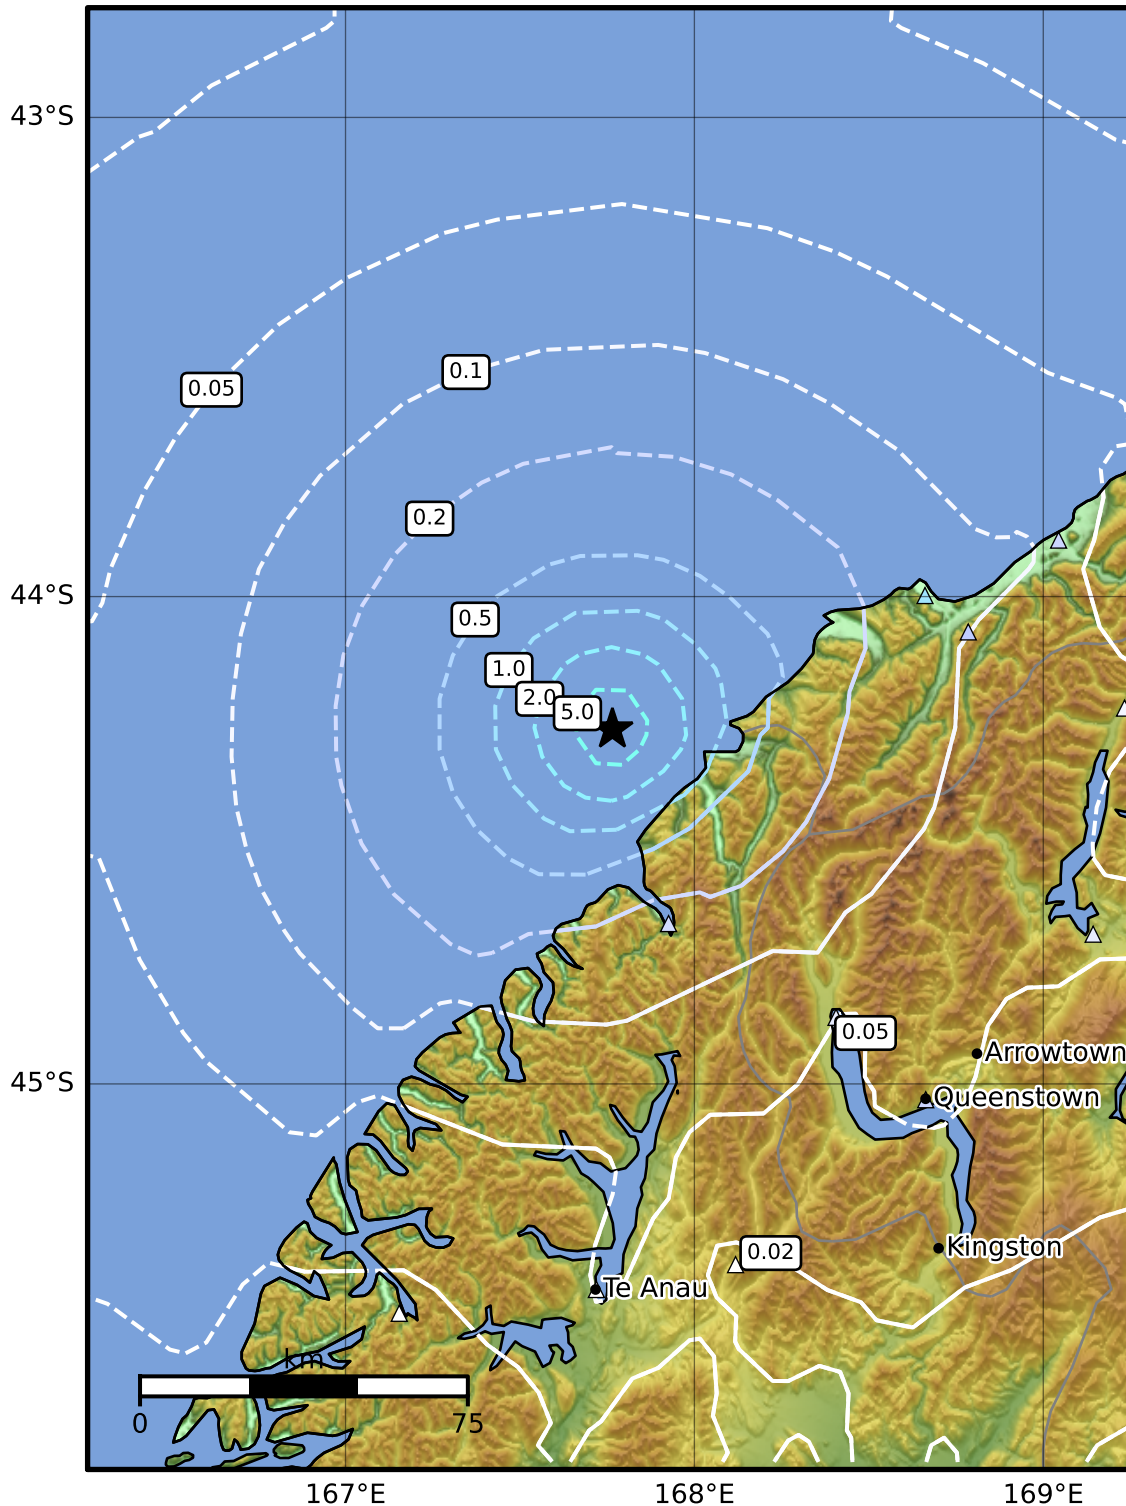

0.3 Second Peak Spectral Acceleration Map GNS Science

ShakeMap: Fiordland

Jul 22, 2023 10:00:31 UTC M4.0 S44.27 E167.76 Depth: 5.0km ID:2023p547073

SA(0.3) (%g)	0.1	0.2	0.5	1	2	5	10	20	50	100	200
--------------	-----	-----	-----	---	---	---	----	----	----	-----	-----

Scale based on Moratalla et al.(2021) and Worden et al.(2012) Version 8: Processed 2023-07-22T11:01:21Z

△ Seismic Instrument ○ Reported Intensity ★ Epicenter