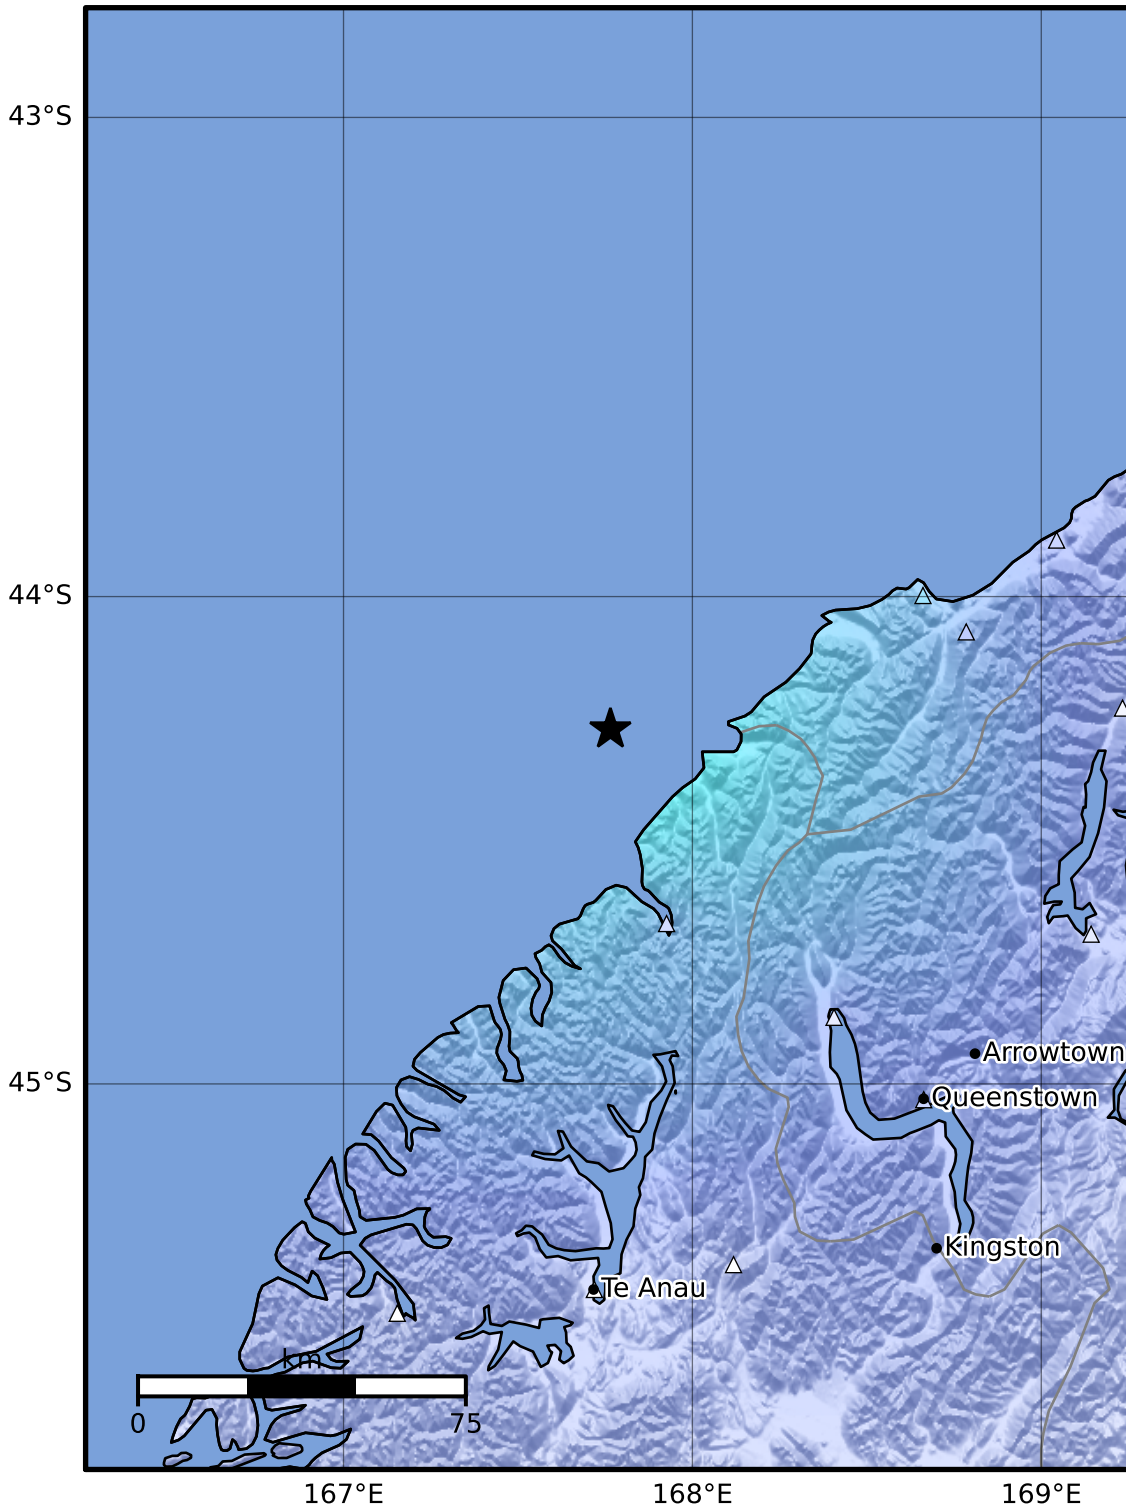

Macroseismic Intensity Map GNS Science

ShakeMap: Fiordland

Jul 22, 2023 10:00:31 UTC M4.0 S44.27 E167.76 Depth: 5.0km ID:2023p547073

SHAKING	Not felt	Weak	Light	Moderate	Strong	Very strong	Severe	Violent	Extreme
DAMAGE	None	None	None	Very light	Light	Moderate	Moderate/heavy	Heavy	Very heavy
PGA(%g)	<0.0464	0.29	1.63	5.16	12.5	22.4	40.2	72.2	>129
PGV(cm/s)	<0.0215	0.125	1.04	4.31	14.5	26.4	48.3	88.4	>162
INTENSITY	I	II-III	IV	V	VI	VII	VIII	IX	X+

Scale based on Moratalla et al.(2021) and Worden et al.(2012) Version 9: Processed 2023-07-22T12:01:21Z

△ Seismic Instrument ○ Reported Intensity

★ Epicenter