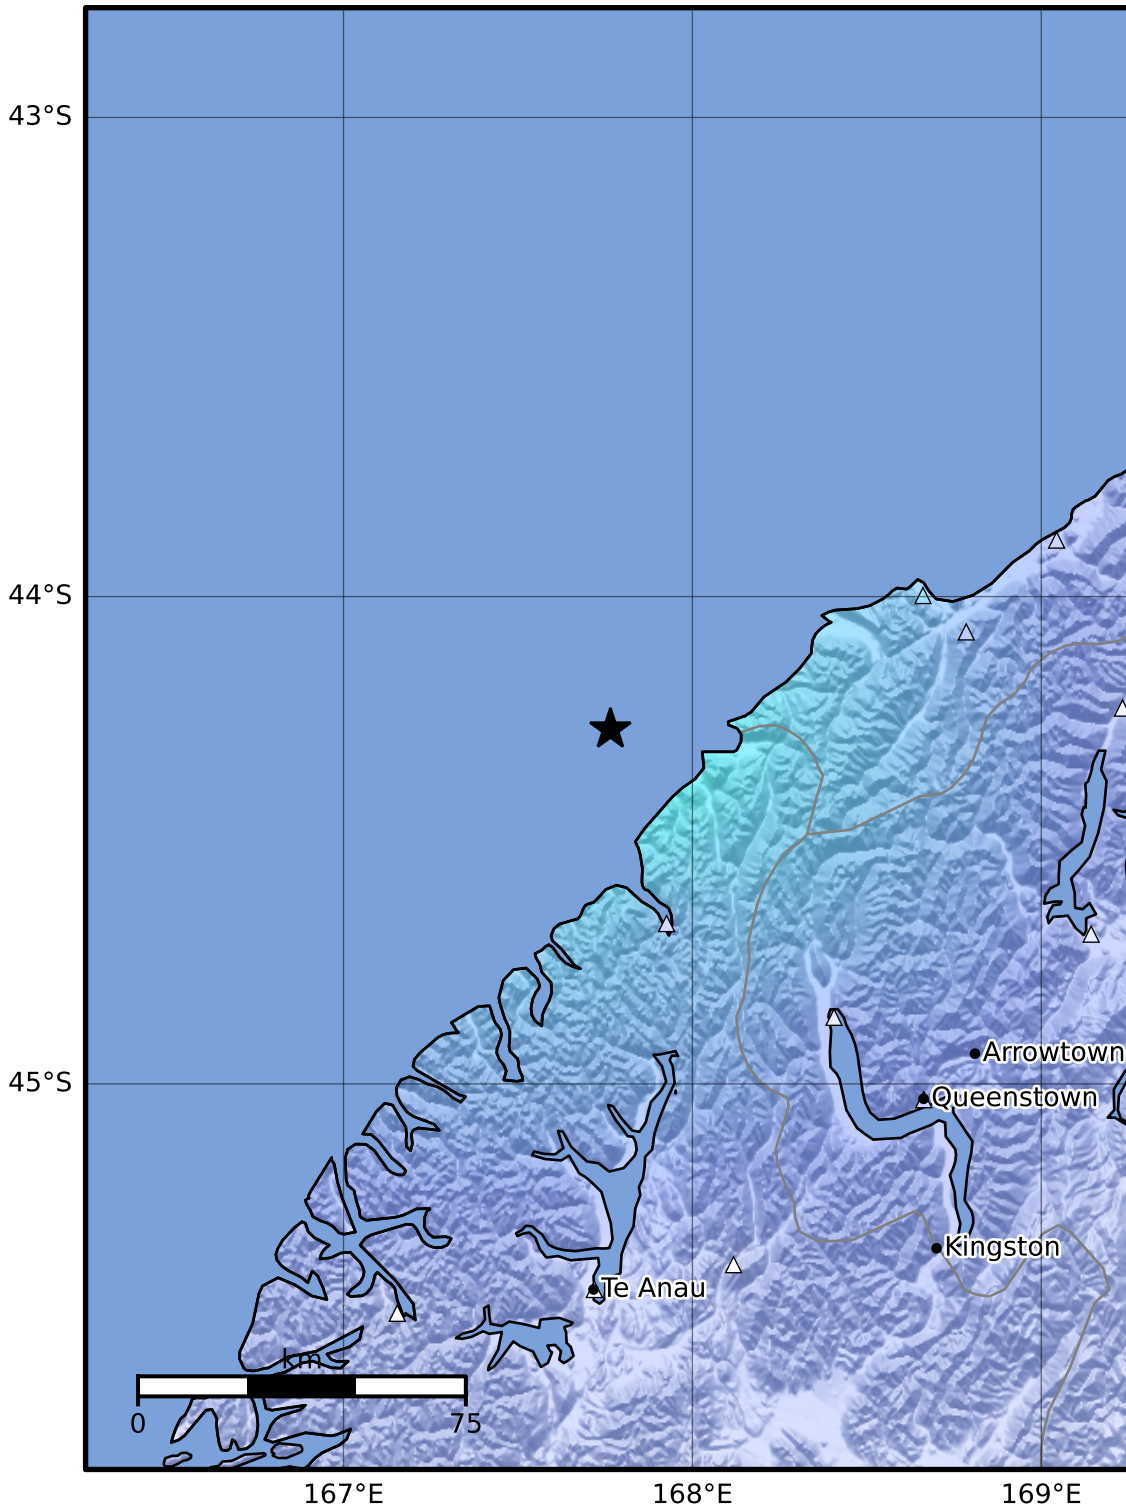

Macroseismic Intensity Map GNS Science

ShakeMap: Fiordland

Jul 22, 2023 10:00:31 UTC M4.0 S44.27 E167.76 Depth: 5.0km ID:2023p547073

SHAKING	Not felt	Weak	Light	Moderate	Strong	Very strong	Severe	Violent	Extreme
DAMAGE	None	None	None	Very light	Light	Moderate	Moderate/heavy	Heavy	Very heavy
PGA(%g)	<0.0464	0.29	1.63	5.16	12.5	22.4	40.2	72.2	>129
PGV(cm/s)	<0.0215	0.125	1.04	4.31	14.5	26.4	48.3	88.4	>162
INTENSITY	I	II-III	IV	V	VI	VII	VIII	IX	X+

Scale based on Moratalla et al.(2021) and Worden et al.(2012) Version 10: Processed 2023-07-22T13:01:19Z

△ Seismic Instrument ○ Reported Intensity

★ Epicenter