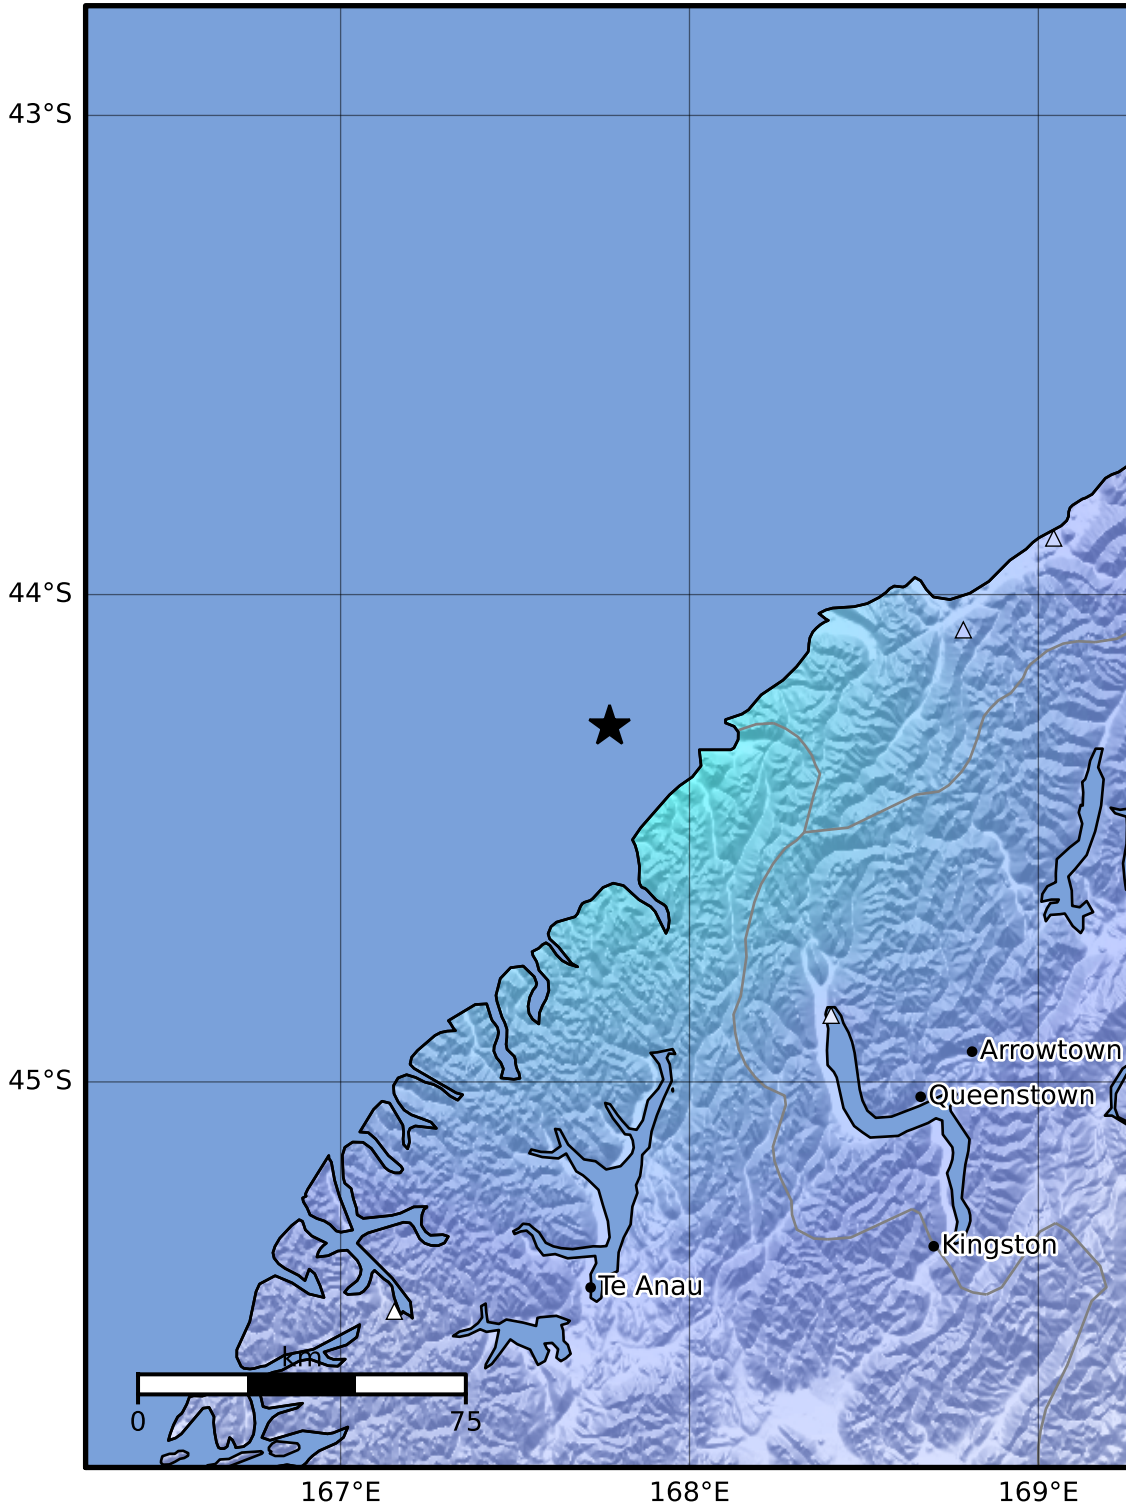

Macroseismic Intensity Map GNS Science

ShakeMap: Fiordland

Jul 22, 2023 10:00:31 UTC M4.0 S44.27 E167.77 Depth: 5.0km ID:2023p547073

SHAKING	Not felt	Weak	Light	Moderate	Strong	Very strong	Severe	Violent	Extreme
DAMAGE	None	None	None	Very light	Light	Moderate	Moderate/heavy	Heavy	Very heavy
PGA(%g)	<0.0464	0.29	1.63	5.16	12.5	22.4	40.2	72.2	>129
PGV(cm/s)	<0.0215	0.125	1.04	4.31	14.5	26.4	48.3	88.4	>162
INTENSITY	I	II-III	IV	V	VI	VII	VIII	IX	X+

Scale based on Moratalla et al.(2021) and Worden et al.(2012) Version 14: Processed 2023-08-04T04:20:54Z

△ Seismic Instrument ○ Reported Intensity

★ Epicenter