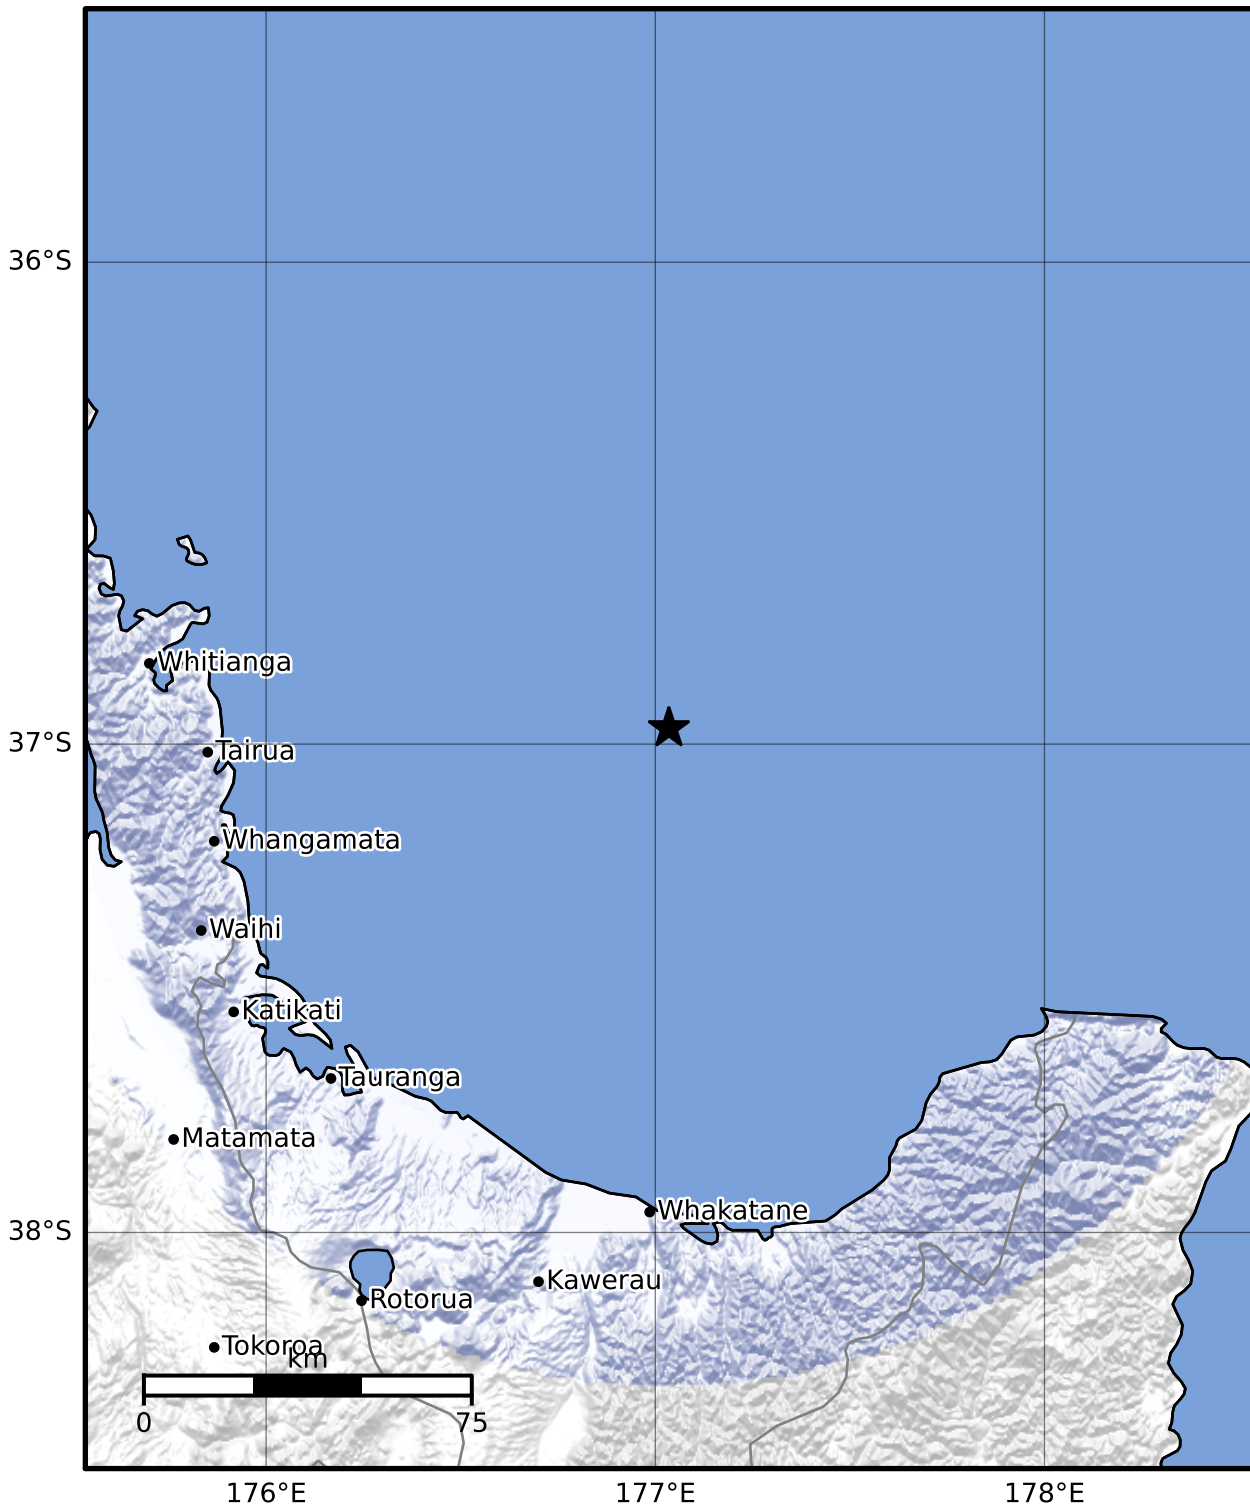

Macroseismic Intensity Map GNS Science

ShakeMap: Raukumara Plain

Jul 23, 2023 19:30:47 UTC M3.5 S36.97 E177.03 Depth: 202.7km ID:2023p550847

SHAKING	Not felt	Weak	Light	Moderate	Strong	Very strong	Severe	Violent	Extreme
DAMAGE	None	None	None	Very light	Light	Moderate	Moderate/heavy	Heavy	Very heavy
PGA(%g)	<0.0464	0.29	1.63	5.16	12.5	22.4	40.2	72.2	>129
PGV(cm/s)	<0.0215	0.125	1.04	4.31	14.5	26.4	48.3	88.4	>162
INTENSITY	I	II-III	IV	V	VI	VII	VIII	IX	X+

Scale based on Moratalla et al.(2021) and Worden et al.(2012) Version 1: Processed 2023-08-10T01:39:09Z

△ Seismic Instrument ○ Reported Intensity ★ Epicenter