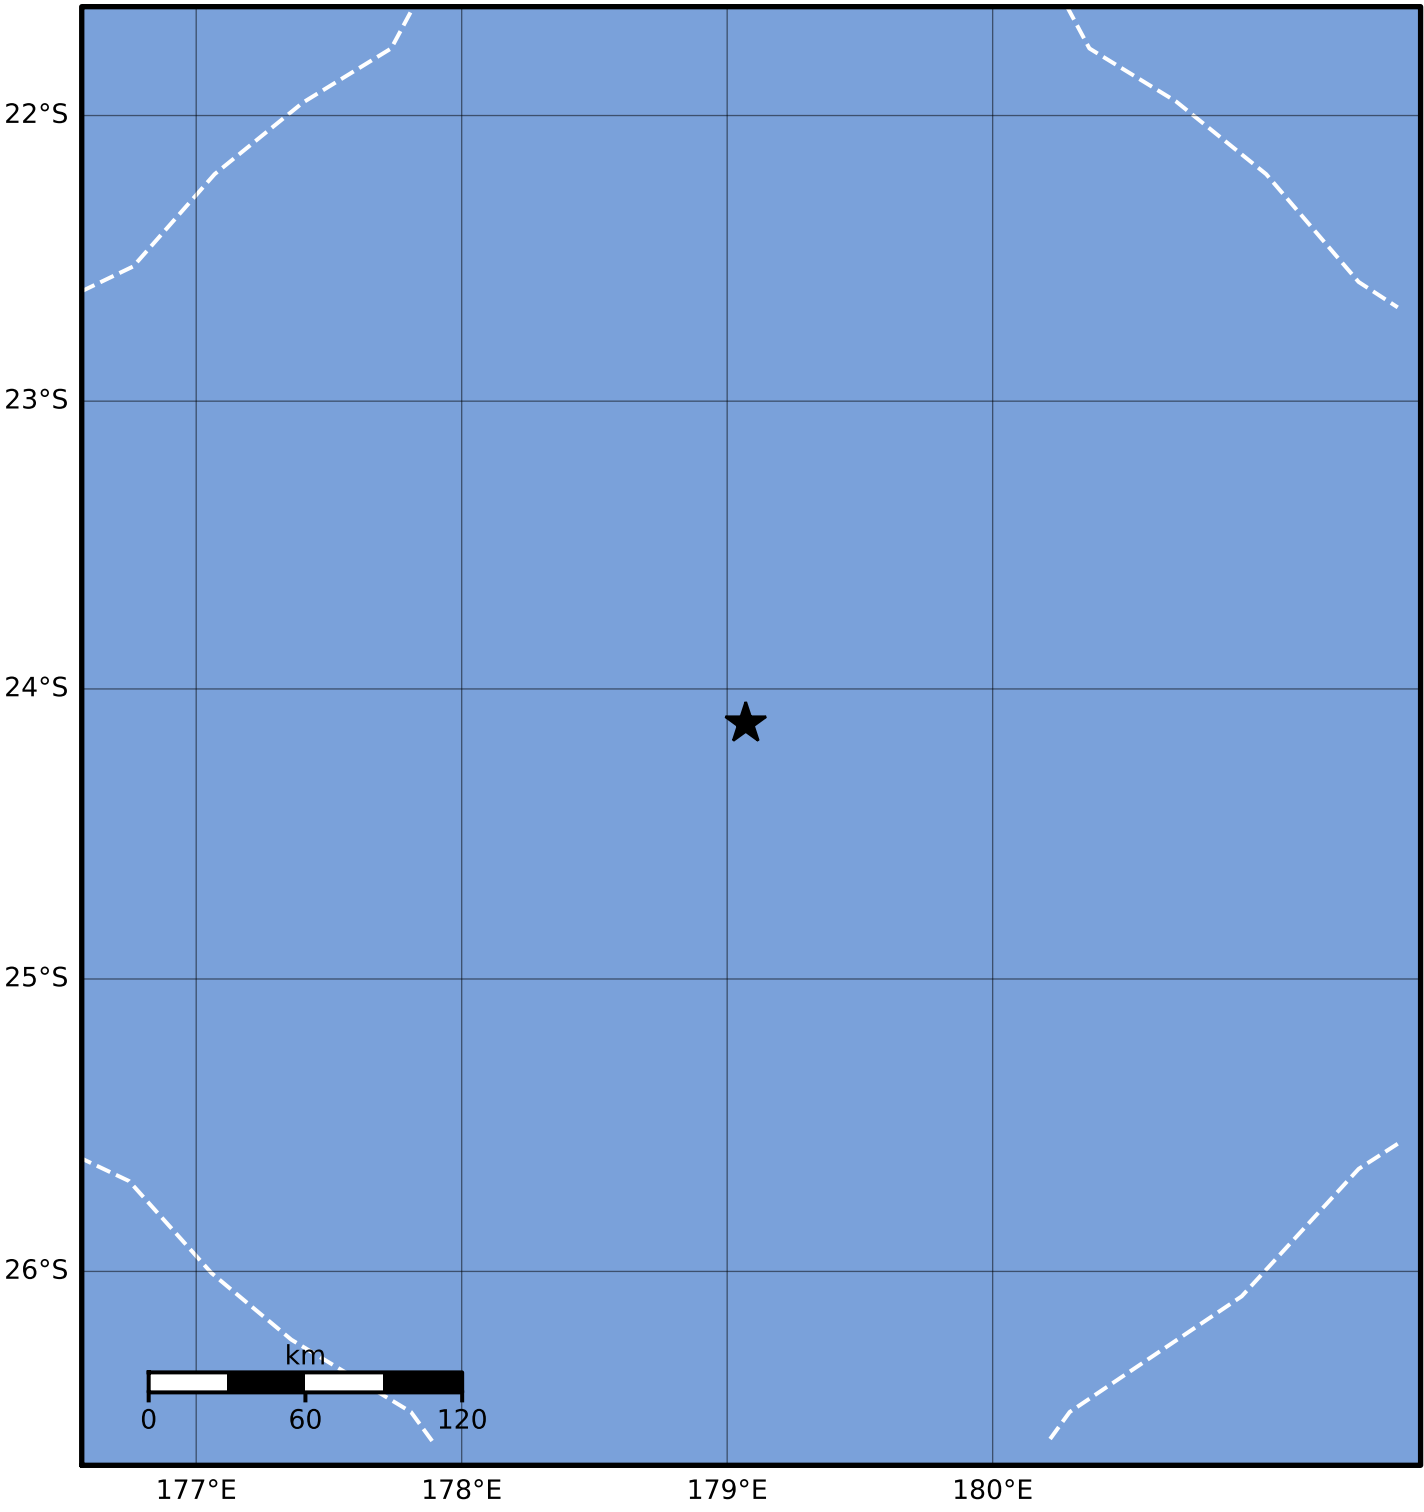

Peak Ground Velocity Map GNS Science
 ShakeMap: South Fiji Basin
 Jul 24, 2023 02:49:57 UTC M5.4 S24.12 E179.07 Depth: 560.6km ID:2023p551674

PGV (cm/s)	0.1	0.2	0.5	1	2	5	10	20	50	100	200
------------	-----	-----	-----	---	---	---	----	----	----	-----	-----

Scale based on Moratalla et al.(2021) and Worden et al.(2012) Version 5: Processed 2023-07-24T03:15:49Z

△ Seismic Instrument ○ Reported Intensity ★ Epicenter