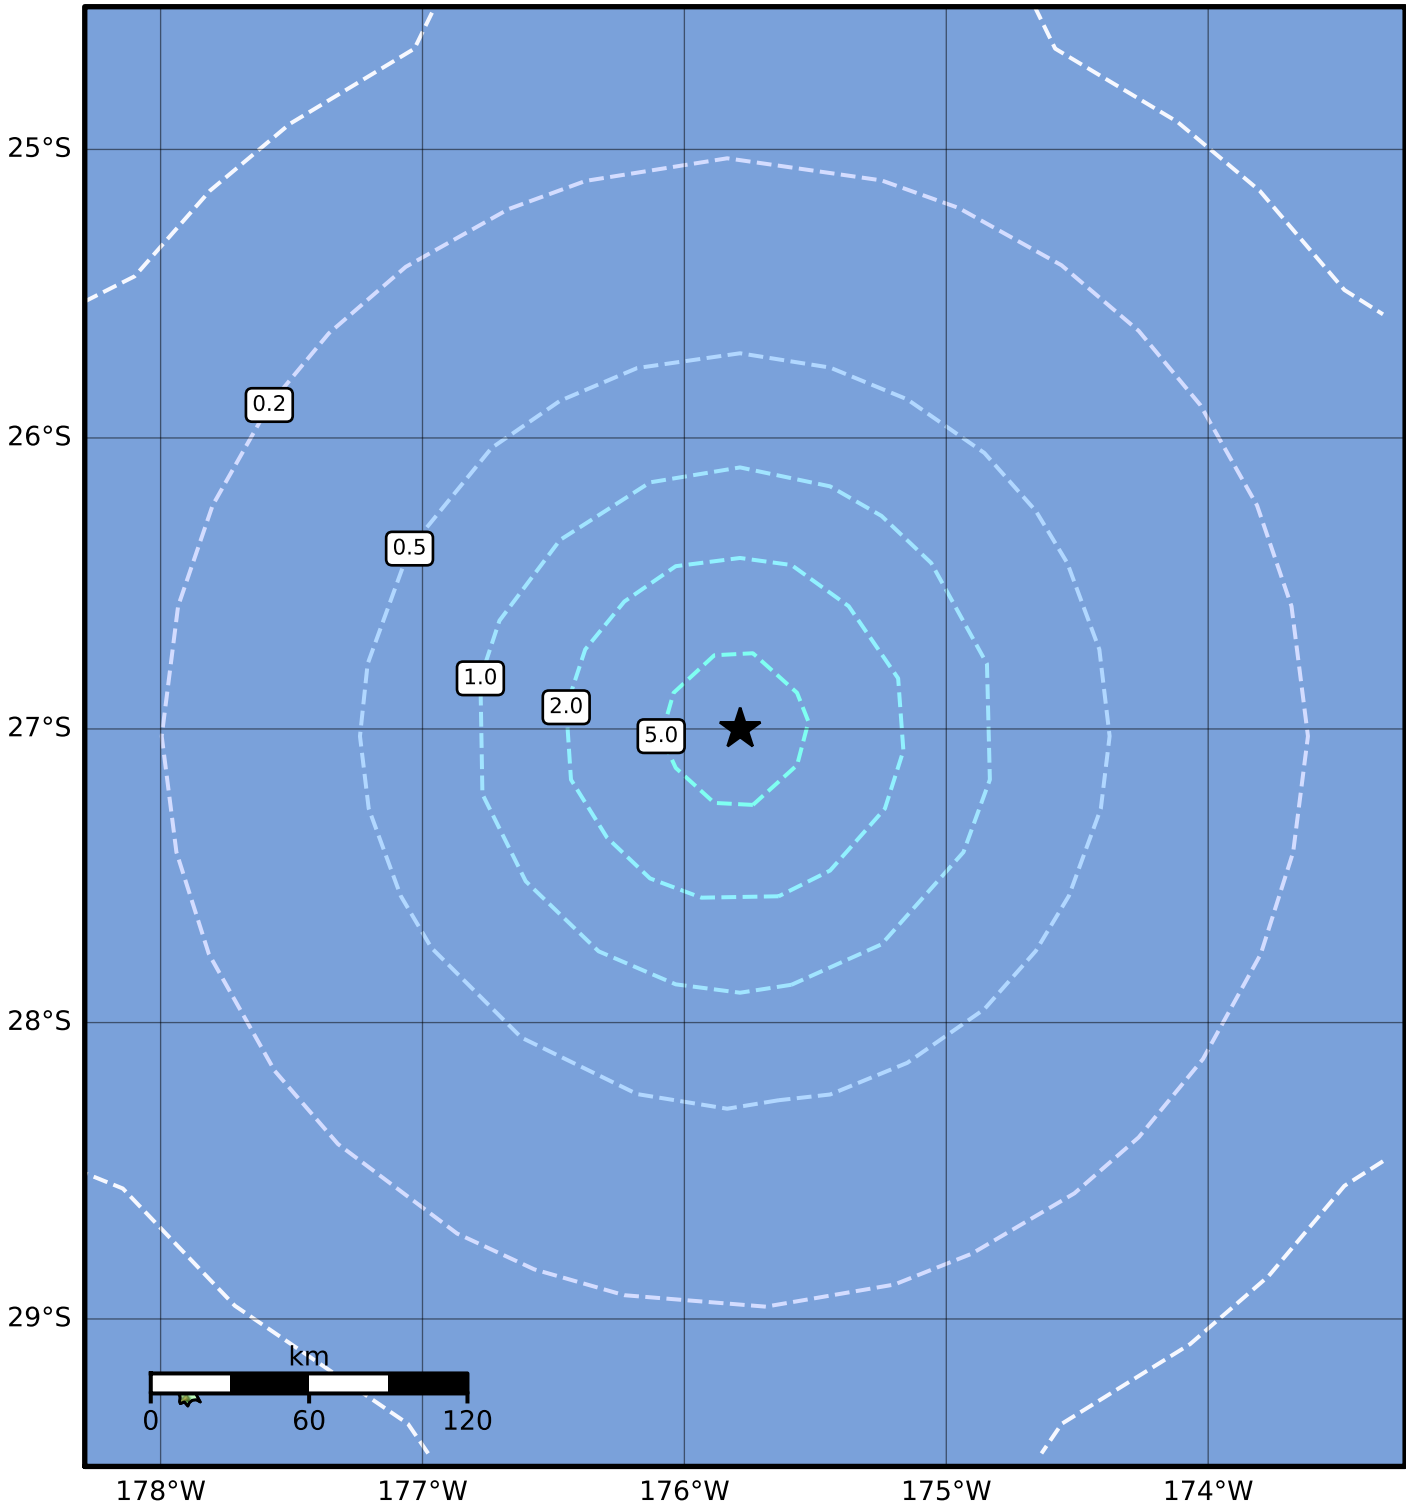

0.3 Second Peak Spectral Acceleration Map GNS Science
 ShakeMap: Kermadec Trench
 Jul 26, 2023 09:58:08 UTC M5.2 S27.00 W175.79 Depth: 33.0km ID:2023p557883

SA(0.3) (%g)	0.1	0.2	0.5	1	2	5	10	20	50	100	200
---------------------	------------	------------	------------	----------	----------	----------	-----------	-----------	-----------	------------	------------

Scale based on Moratalla et al.(2021) and Worden et al.(2012) Version 1: Processed 2023-07-26T21:35:49Z
 △ Seismic Instrument ○ Reported Intensity ★ Epicenter