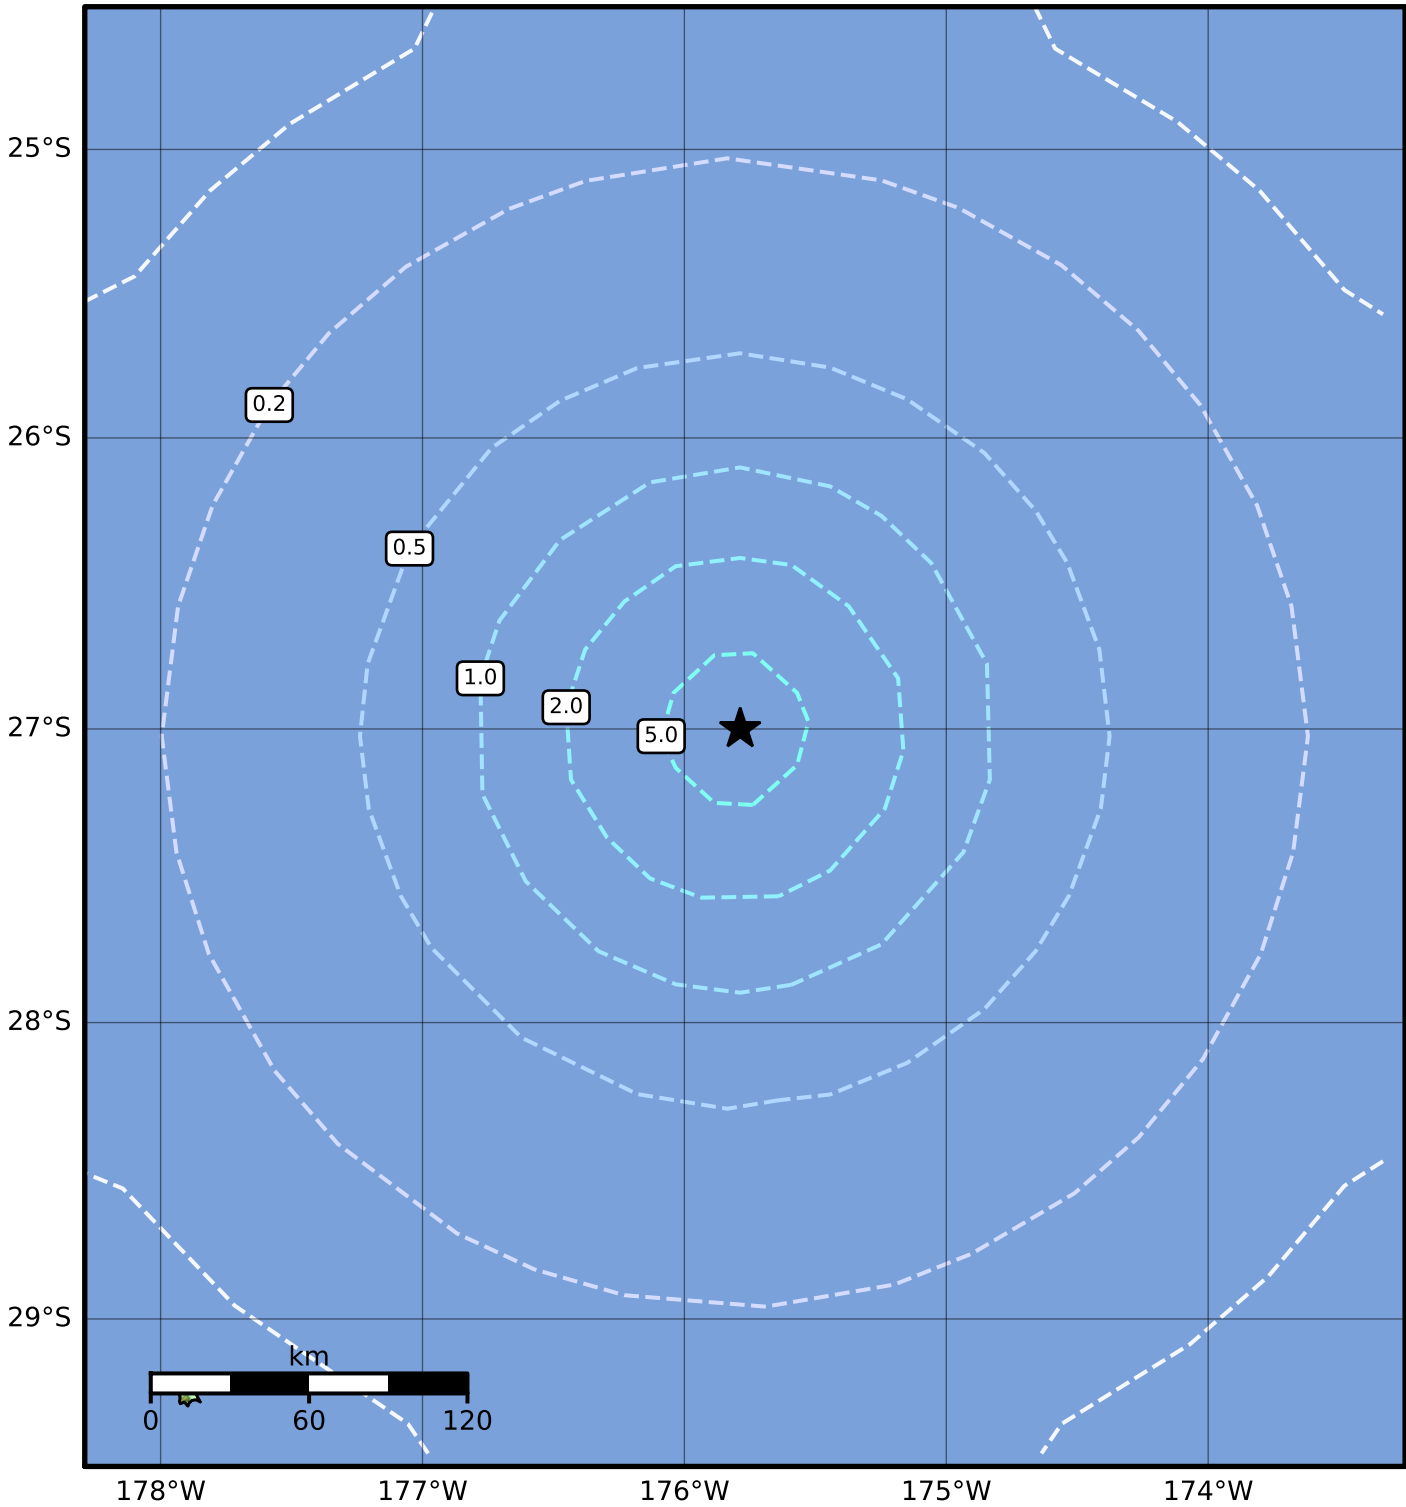

0.3 Second Peak Spectral Acceleration Map GNS Science
 ShakeMap: Kermadec Trench
 Jul 26, 2023 09:58:08 UTC M5.2 S27.00 W175.79 Depth: 33.0km ID:2023p557883

SA(0.3) (%g)	0.1	0.2	0.5	1	2	5	10	20	50	100	200
---------------------	------------	------------	------------	----------	----------	----------	-----------	-----------	-----------	------------	------------

Scale based on Moratalla et al.(2021) and Worden et al.(2012) Version 2: Processed 2023-07-26T21:40:49Z
 △ Seismic Instrument ○ Reported Intensity ★ Epicenter