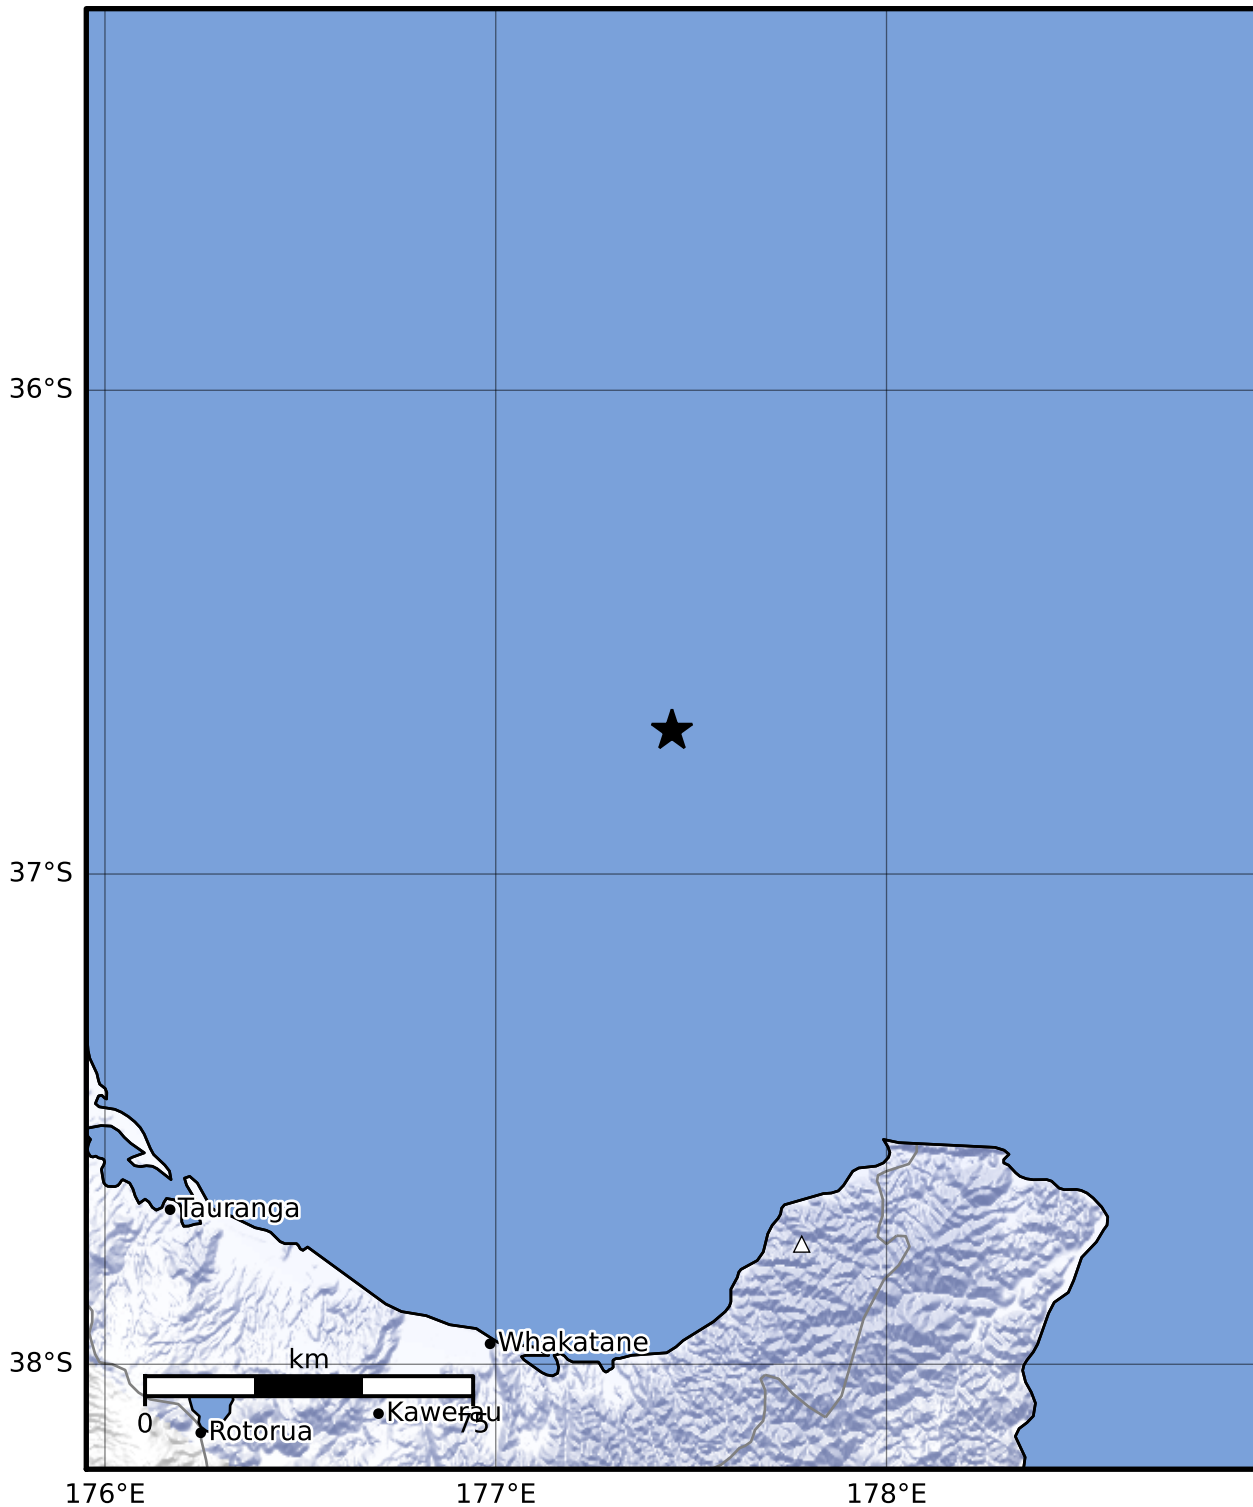

Macroseismic Intensity Map GNS Science

ShakeMap: Raukumara Plain

Jul 29, 2023 05:19:26 UTC M3.6 S36.70 E177.45 Depth: 195.2km ID:2023p565464

SHAKING	Not felt	Weak	Light	Moderate	Strong	Very strong	Severe	Violent	Extreme
DAMAGE	None	None	None	Very light	Light	Moderate	Moderate/heavy	Heavy	Very heavy
PGA(%g)	<0.0464	0.29	1.63	5.16	12.5	22.4	40.2	72.2	>129
PGV(cm/s)	<0.0215	0.125	1.04	4.31	14.5	26.4	48.3	88.4	>162
INTENSITY	I	II-III	IV	V	VI	VII	VIII	IX	X+

Scale based on Moratalla et al.(2021) and Worden et al.(2012) Version 2: Processed 2023-07-29T05:30:27Z

Δ Seismic Instrument ○ Reported Intensity

★ Epicenter