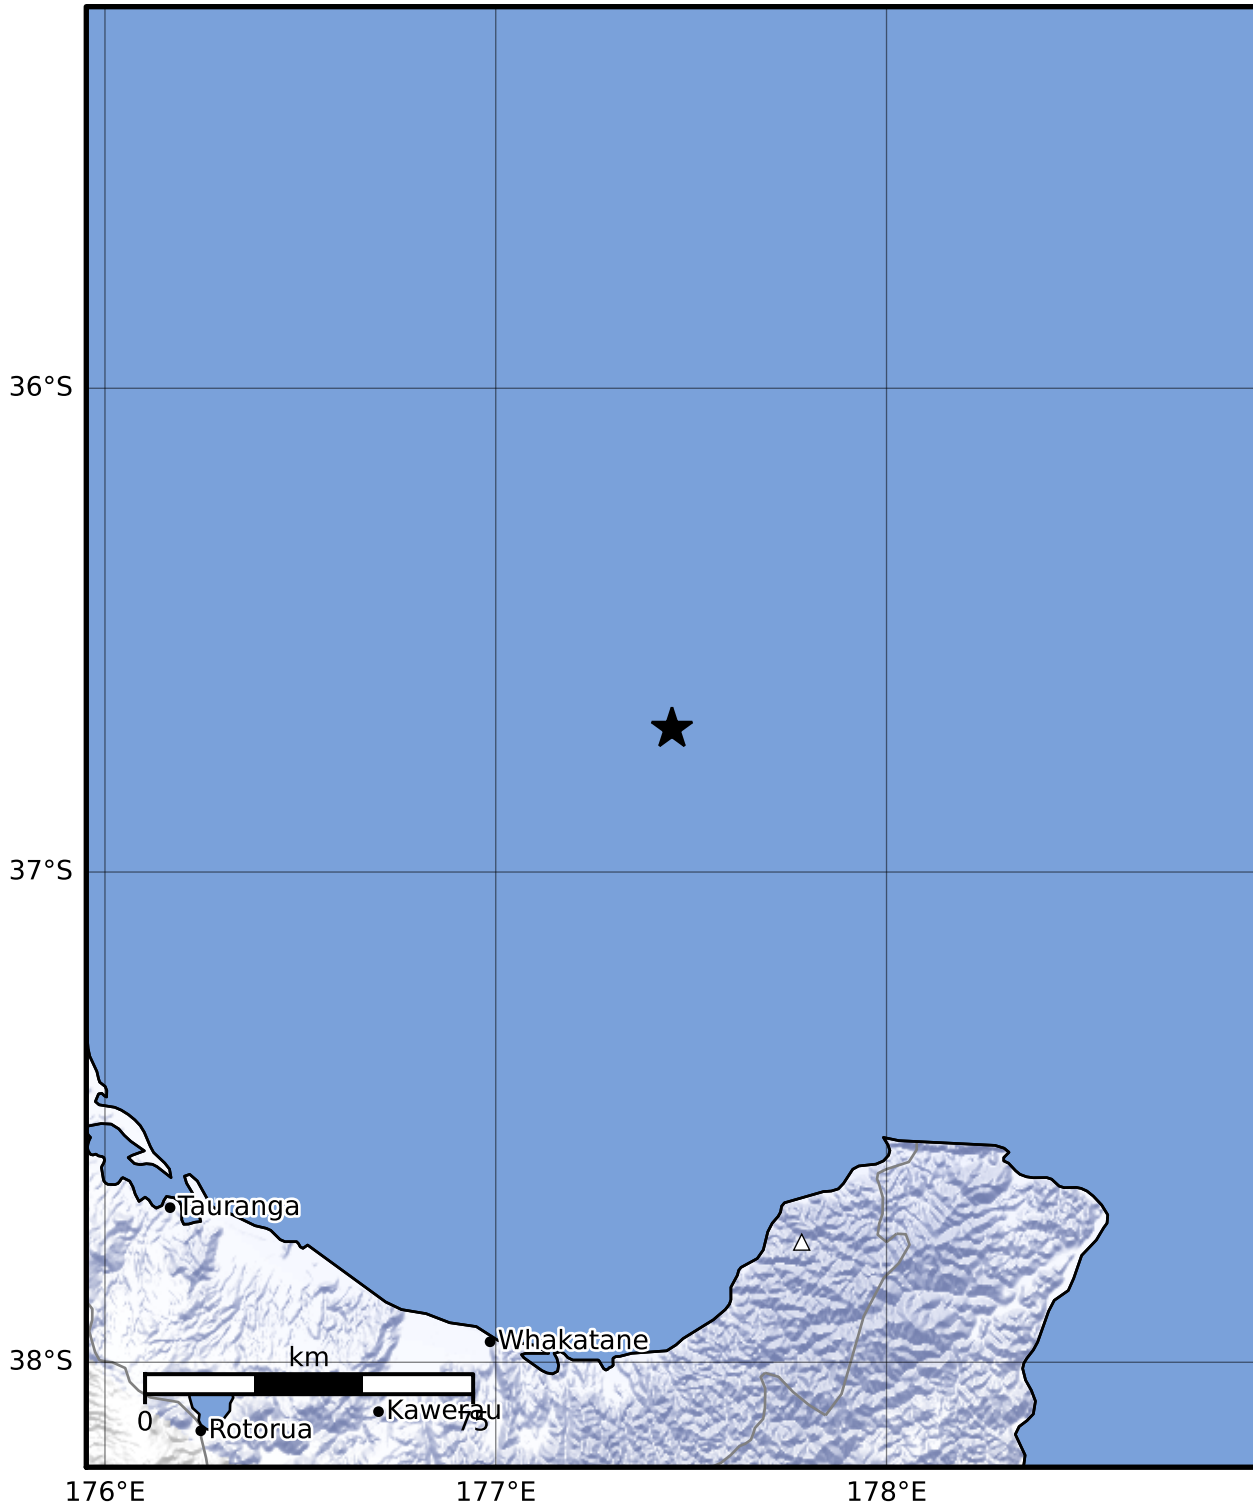

Macroseismic Intensity Map GNS Science

ShakeMap: Raukumara Plain

Jul 29, 2023 05:19:26 UTC M3.6 S36.70 E177.45 Depth: 195.2km ID:2023p565464

SHAKING	Not felt	Weak	Light	Moderate	Strong	Very strong	Severe	Violent	Extreme
DAMAGE	None	None	None	Very light	Light	Moderate	Moderate/heavy	Heavy	Very heavy
PGA(%g)	<0.0464	0.29	1.63	5.16	12.5	22.4	40.2	72.2	>129
PGV(cm/s)	<0.0215	0.125	1.04	4.31	14.5	26.4	48.3	88.4	>162
INTENSITY	I	II-III	IV	V	VI	VII	VIII	IX	X+

Scale based on Moratalla et al.(2021) and Worden et al.(2012) Version 3: Processed 2023-07-29T05:36:42Z

△ Seismic Instrument ○ Reported Intensity ★ Epicenter