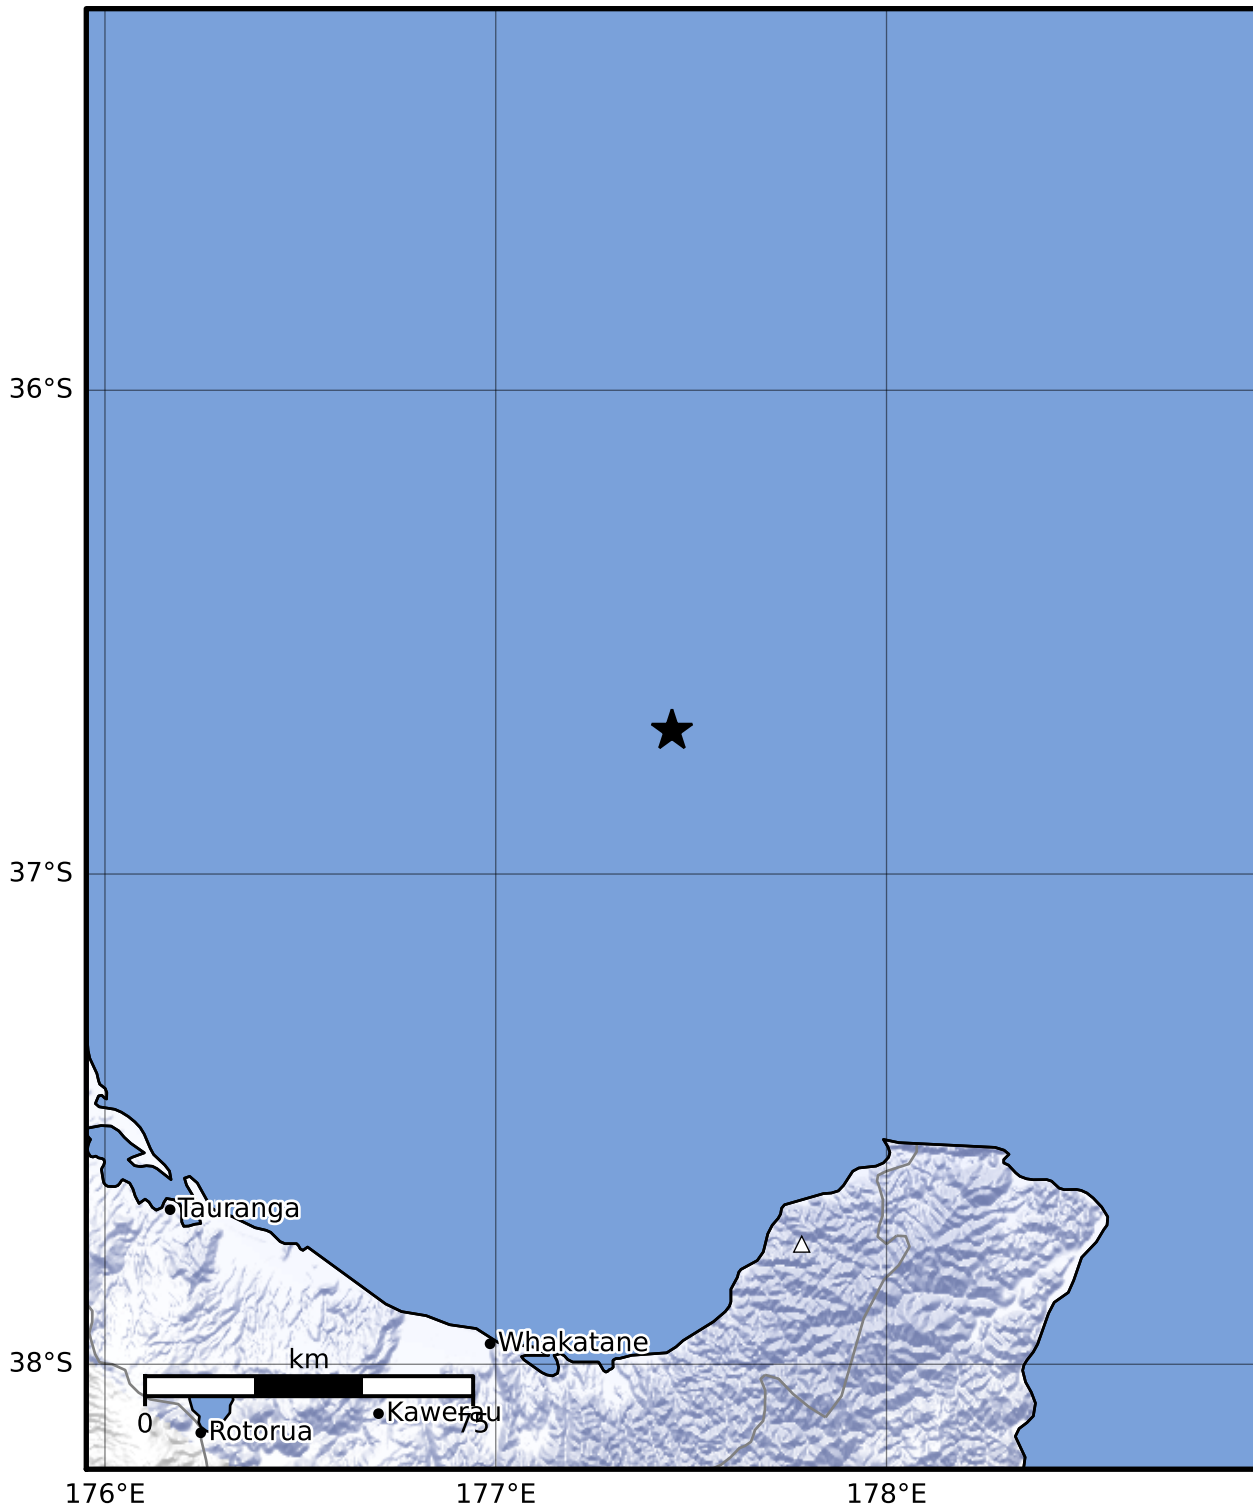

Macroseismic Intensity Map GNS Science

ShakeMap: Raukumara Plain

Jul 29, 2023 05:19:26 UTC M3.6 S36.70 E177.45 Depth: 195.2km ID:2023p565464

SHAKING	Not felt	Weak	Light	Moderate	Strong	Very strong	Severe	Violent	Extreme
DAMAGE	None	None	None	Very light	Light	Moderate	Moderate/heavy	Heavy	Very heavy
PGA(%g)	<0.0464	0.29	1.63	5.16	12.5	22.4	40.2	72.2	>129
PGV(cm/s)	<0.0215	0.125	1.04	4.31	14.5	26.4	48.3	88.4	>162
INTENSITY	I	II-III	IV	V	VI	VII	VIII	IX	X+

Scale based on Moratalla et al.(2021) and Worden et al.(2012) Version 6: Processed 2023-07-29T06:20:16Z

Δ Seismic Instrument ○ Reported Intensity

★ Epicenter