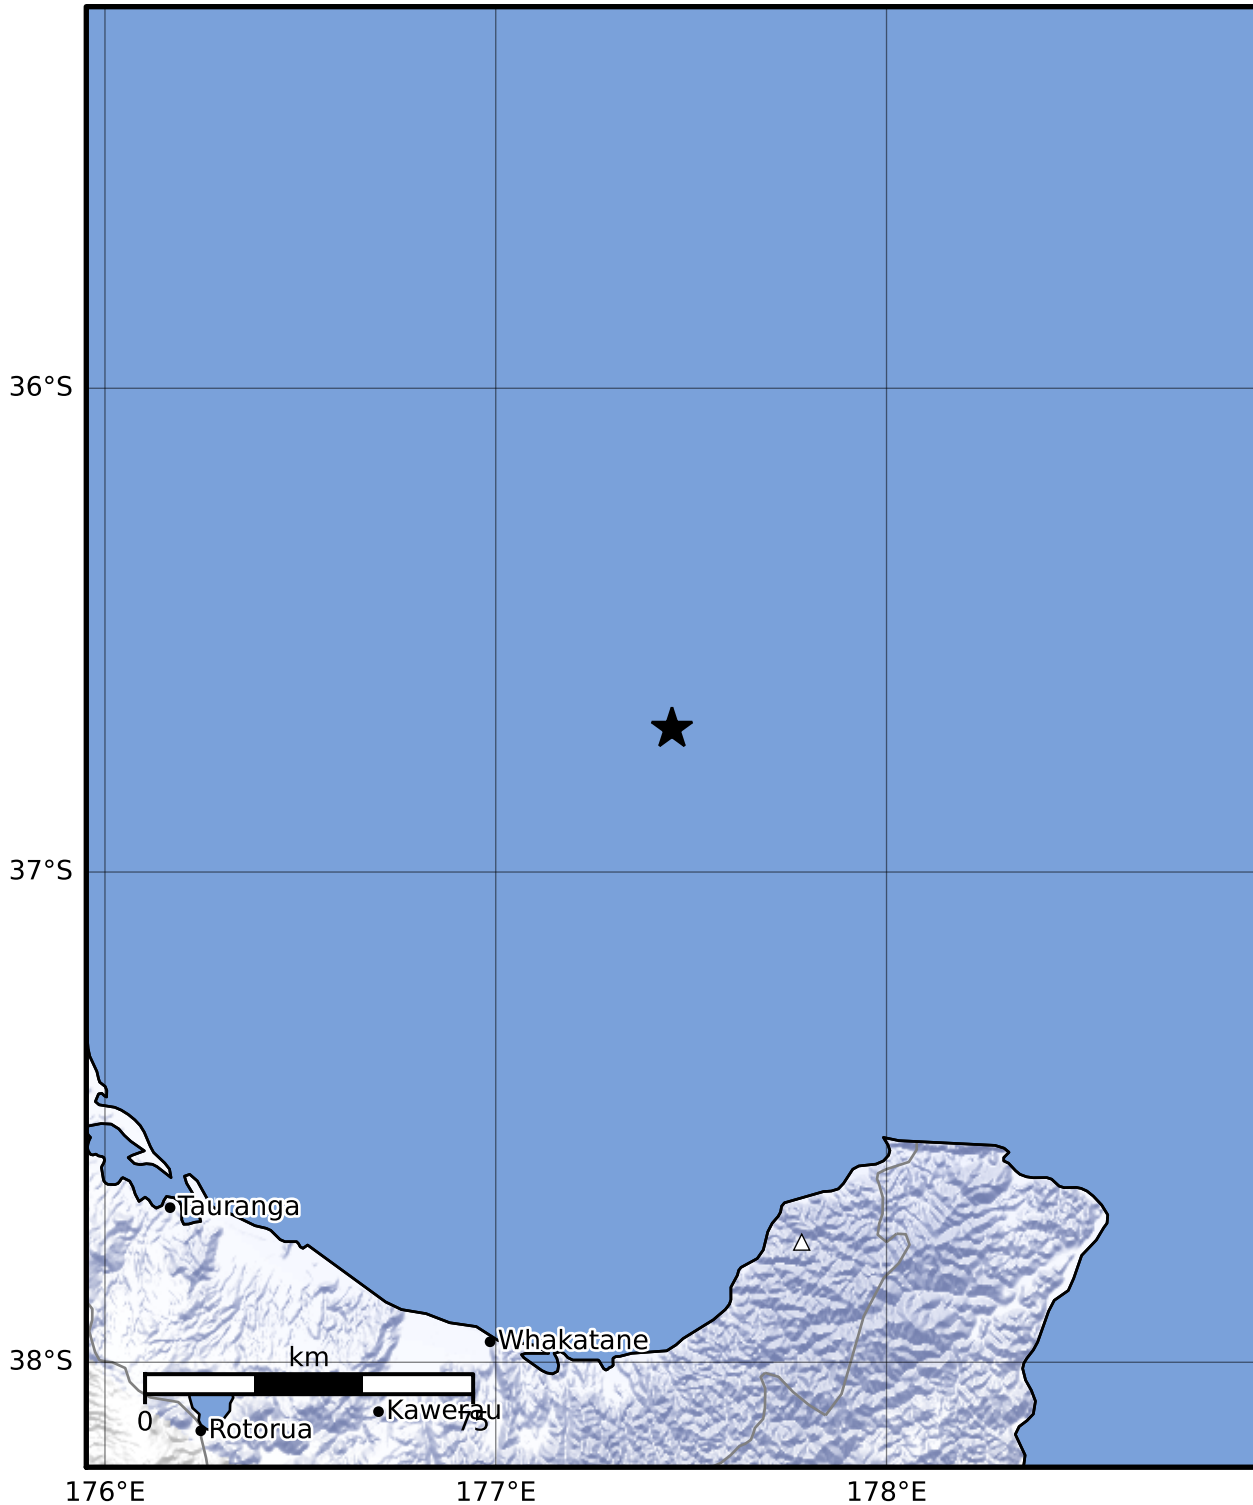

Macroseismic Intensity Map GNS Science

ShakeMap: Raukumara Plain

Jul 29, 2023 05:19:26 UTC M3.6 S36.70 E177.45 Depth: 195.2km ID:2023p565464

SHAKING	Not felt	Weak	Light	Moderate	Strong	Very strong	Severe	Violent	Extreme
DAMAGE	None	None	None	Very light	Light	Moderate	Moderate/heavy	Heavy	Very heavy
PGA(%g)	<0.0464	0.29	1.63	5.16	12.5	22.4	40.2	72.2	>129
PGV(cm/s)	<0.0215	0.125	1.04	4.31	14.5	26.4	48.3	88.4	>162
INTENSITY	I	II-III	IV	V	VI	VII	VIII	IX	X+

Scale based on Moratalla et al.(2021) and Worden et al.(2012) Version 7: Processed 2023-07-29T07:20:15Z

△ Seismic Instrument ○ Reported Intensity ★ Epicenter