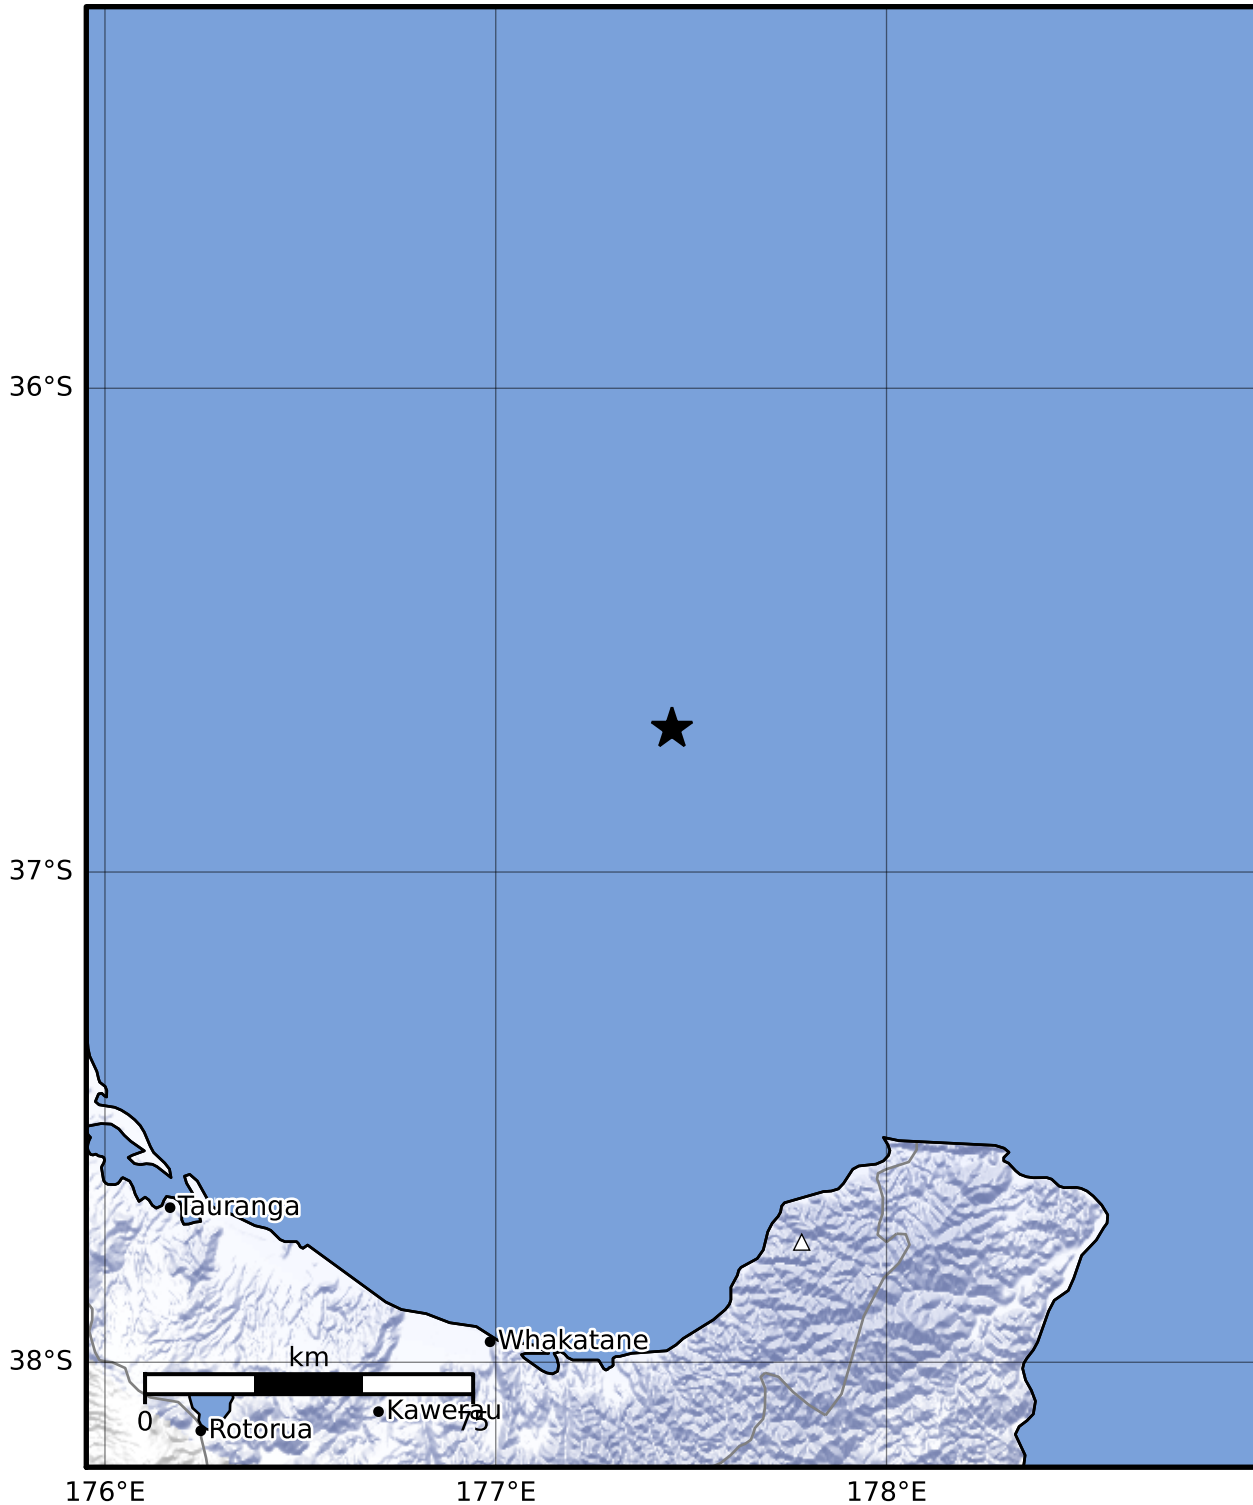

Macroseismic Intensity Map GNS Science

ShakeMap: Raukumara Plain

Jul 29, 2023 05:19:26 UTC M3.6 S36.70 E177.45 Depth: 195.2km ID:2023p565464

SHAKING	Not felt	Weak	Light	Moderate	Strong	Very strong	Severe	Violent	Extreme
DAMAGE	None	None	None	Very light	Light	Moderate	Moderate/heavy	Heavy	Very heavy
PGA(%g)	<0.0464	0.29	1.63	5.16	12.5	22.4	40.2	72.2	>129
PGV(cm/s)	<0.0215	0.125	1.04	4.31	14.5	26.4	48.3	88.4	>162
INTENSITY	I	II-III	IV	V	VI	VII	VIII	IX	X+

Scale based on Moratalla et al.(2021) and Worden et al.(2012) Version 9: Processed 2023-07-29T11:20:14Z
 Δ Seismic Instrument ○ Reported Intensity ★ Epicenter