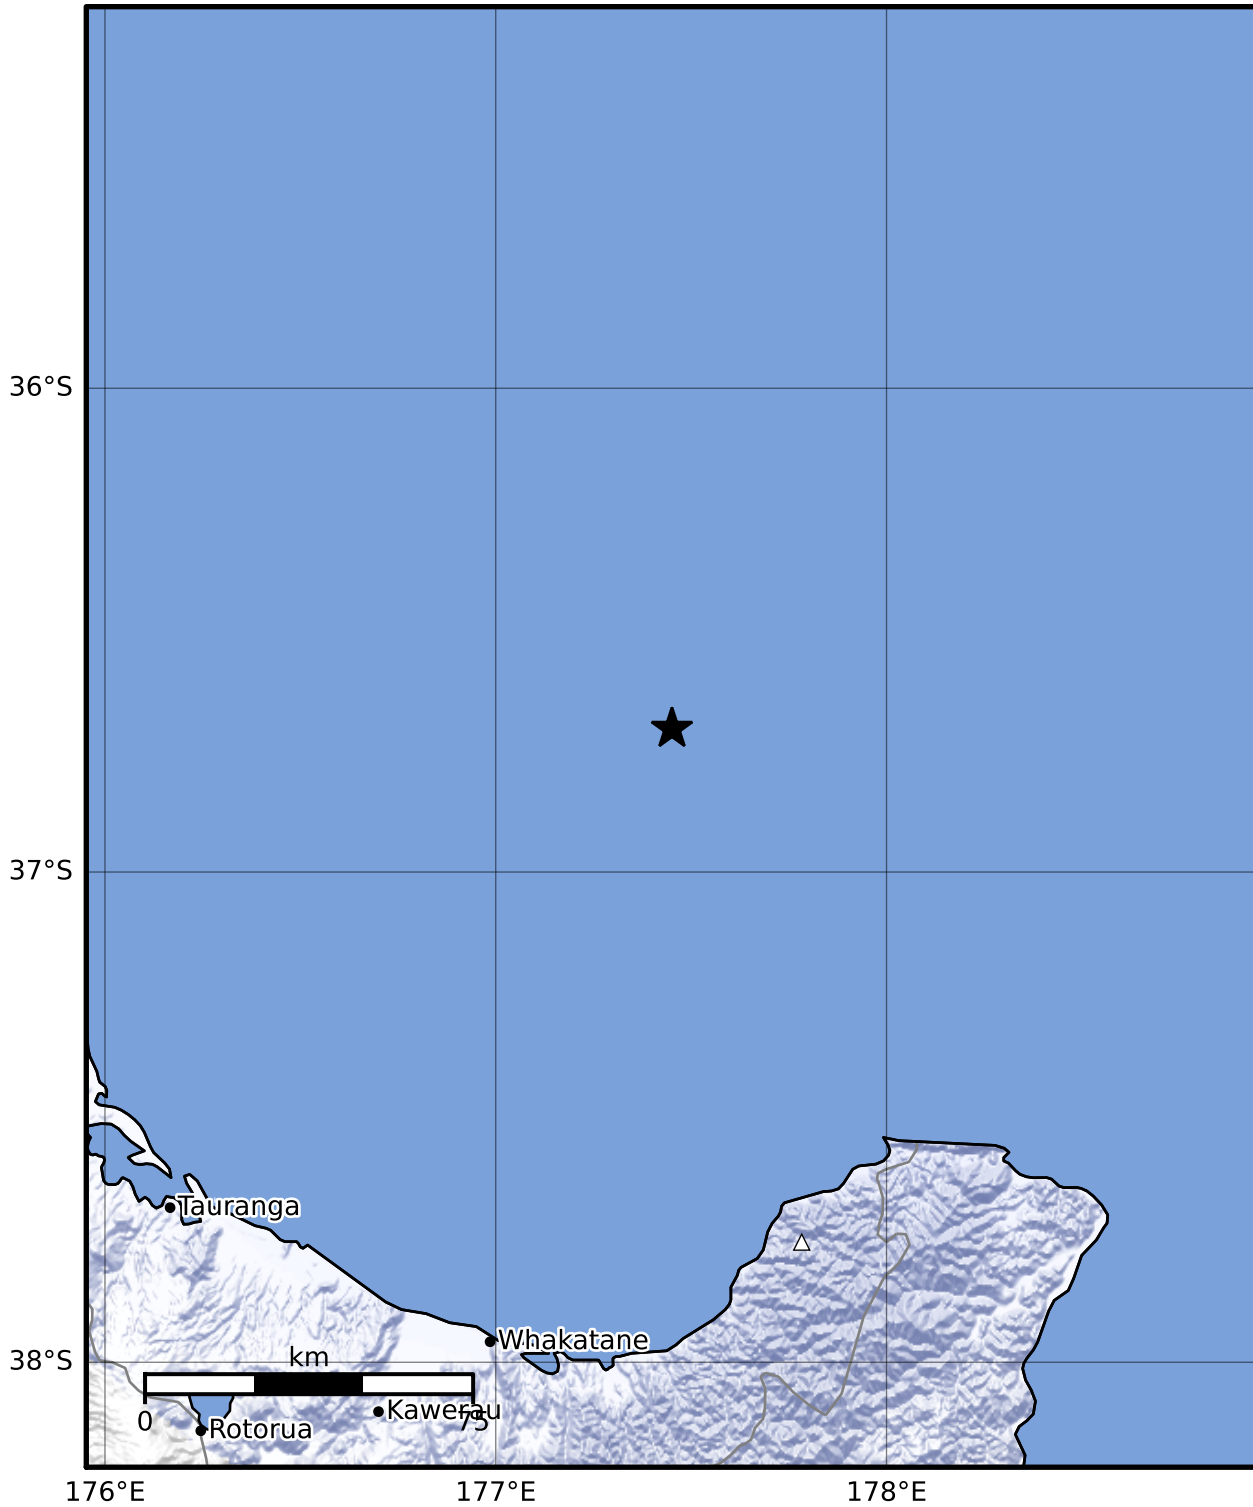

Macroseismic Intensity Map GNS Science

ShakeMap: Raukumara Plain

Jul 29, 2023 05:19:26 UTC M3.6 S36.70 E177.45 Depth: 195.2km ID:2023p565464

SHAKING	Not felt	Weak	Light	Moderate	Strong	Very strong	Severe	Violent	Extreme
DAMAGE	None	None	None	Very light	Light	Moderate	Moderate/heavy	Heavy	Very heavy
PGA(%g)	<0.0464	0.29	1.63	5.16	12.5	22.4	40.2	72.2	>129
PGV(cm/s)	<0.0215	0.125	1.04	4.31	14.5	26.4	48.3	88.4	>162
INTENSITY	I	II-III	IV	V	VI	VII	VIII	IX	X+

Scale based on Moratalla et al.(2021) and Worden et al.(2012) Version 10: Processed 2023-07-30T05:20:14Z

△ Seismic Instrument ○ Reported Intensity ★ Epicenter