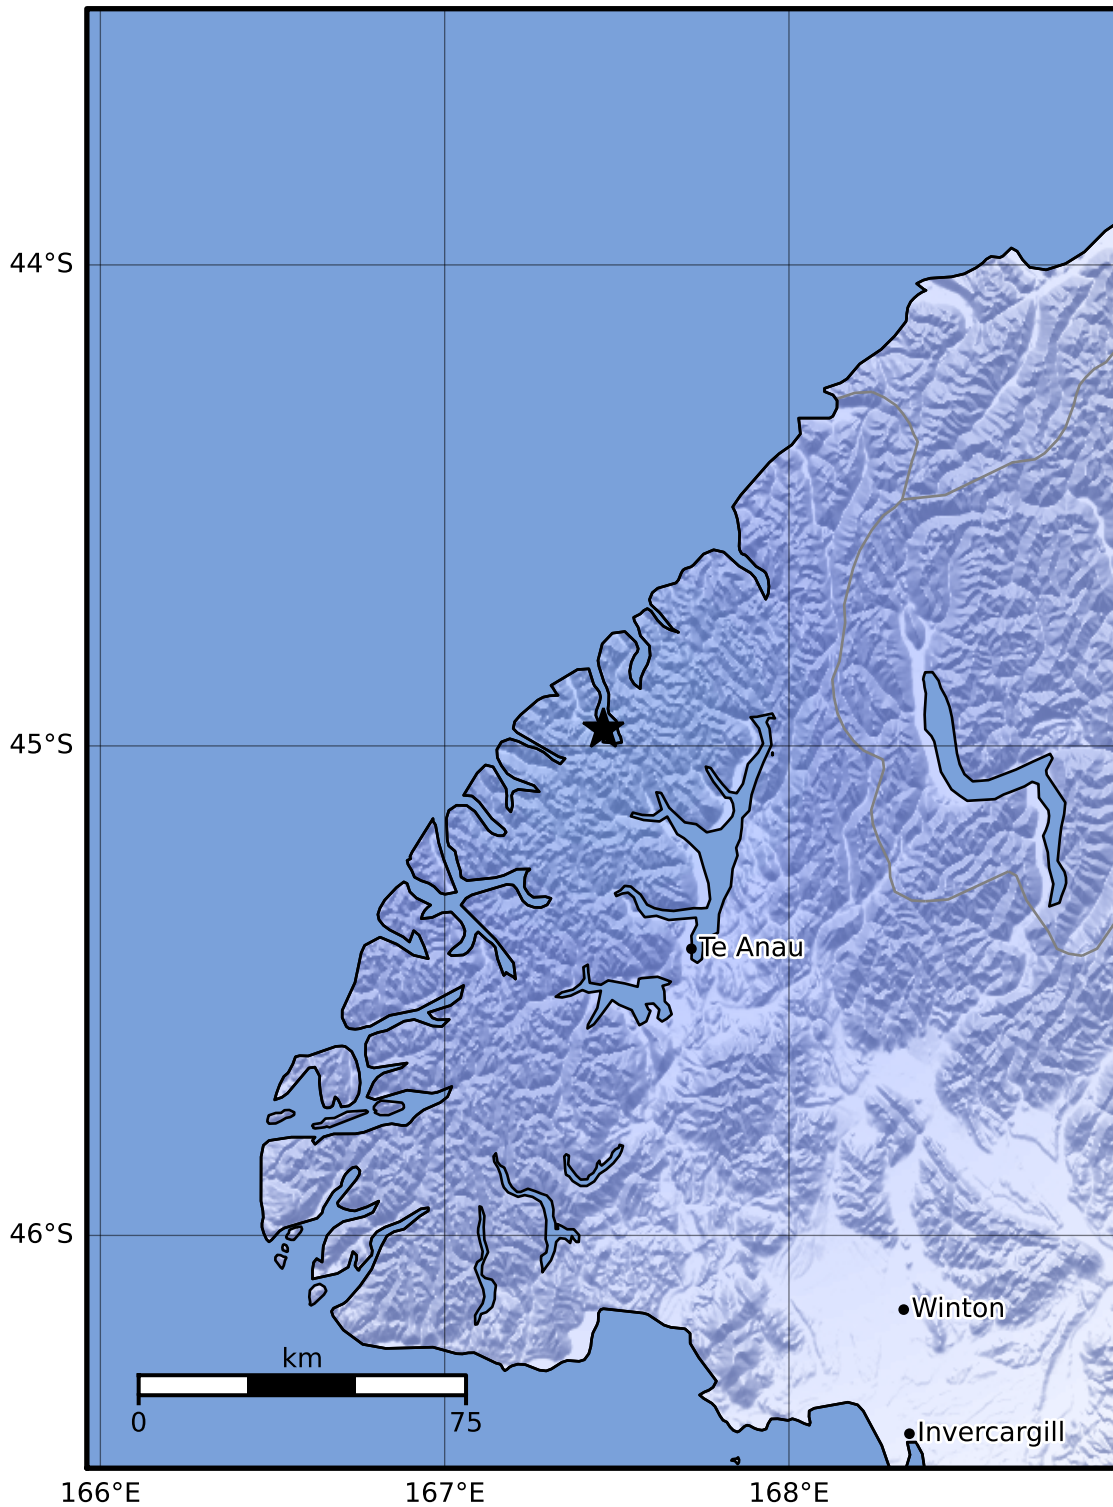

Macroseismic Intensity Map GNS Science

ShakeMap: Fiordland

Aug 02, 2023 05:48:53 UTC M3.6 S44.97 E167.46 Depth: 99.4km ID:2023p576330

SHAKING	Not felt	Weak	Light	Moderate	Strong	Very strong	Severe	Violent	Extreme
DAMAGE	None	None	None	Very light	Light	Moderate	Moderate/heavy	Heavy	Very heavy
PGA(%g)	<0.0464	0.29	1.63	5.16	12.5	22.4	40.2	72.2	>129
PGV(cm/s)	<0.0215	0.125	1.04	4.31	14.5	26.4	48.3	88.4	>162
INTENSITY	I	II-III	IV	V	VI	VII	VIII	IX	X+

Scale based on Moratalla et al.(2021) and Worden et al.(2012) Version 1: Processed 2023-08-02T05:55:56Z

△ Seismic Instrument ○ Reported Intensity

★ Epicenter