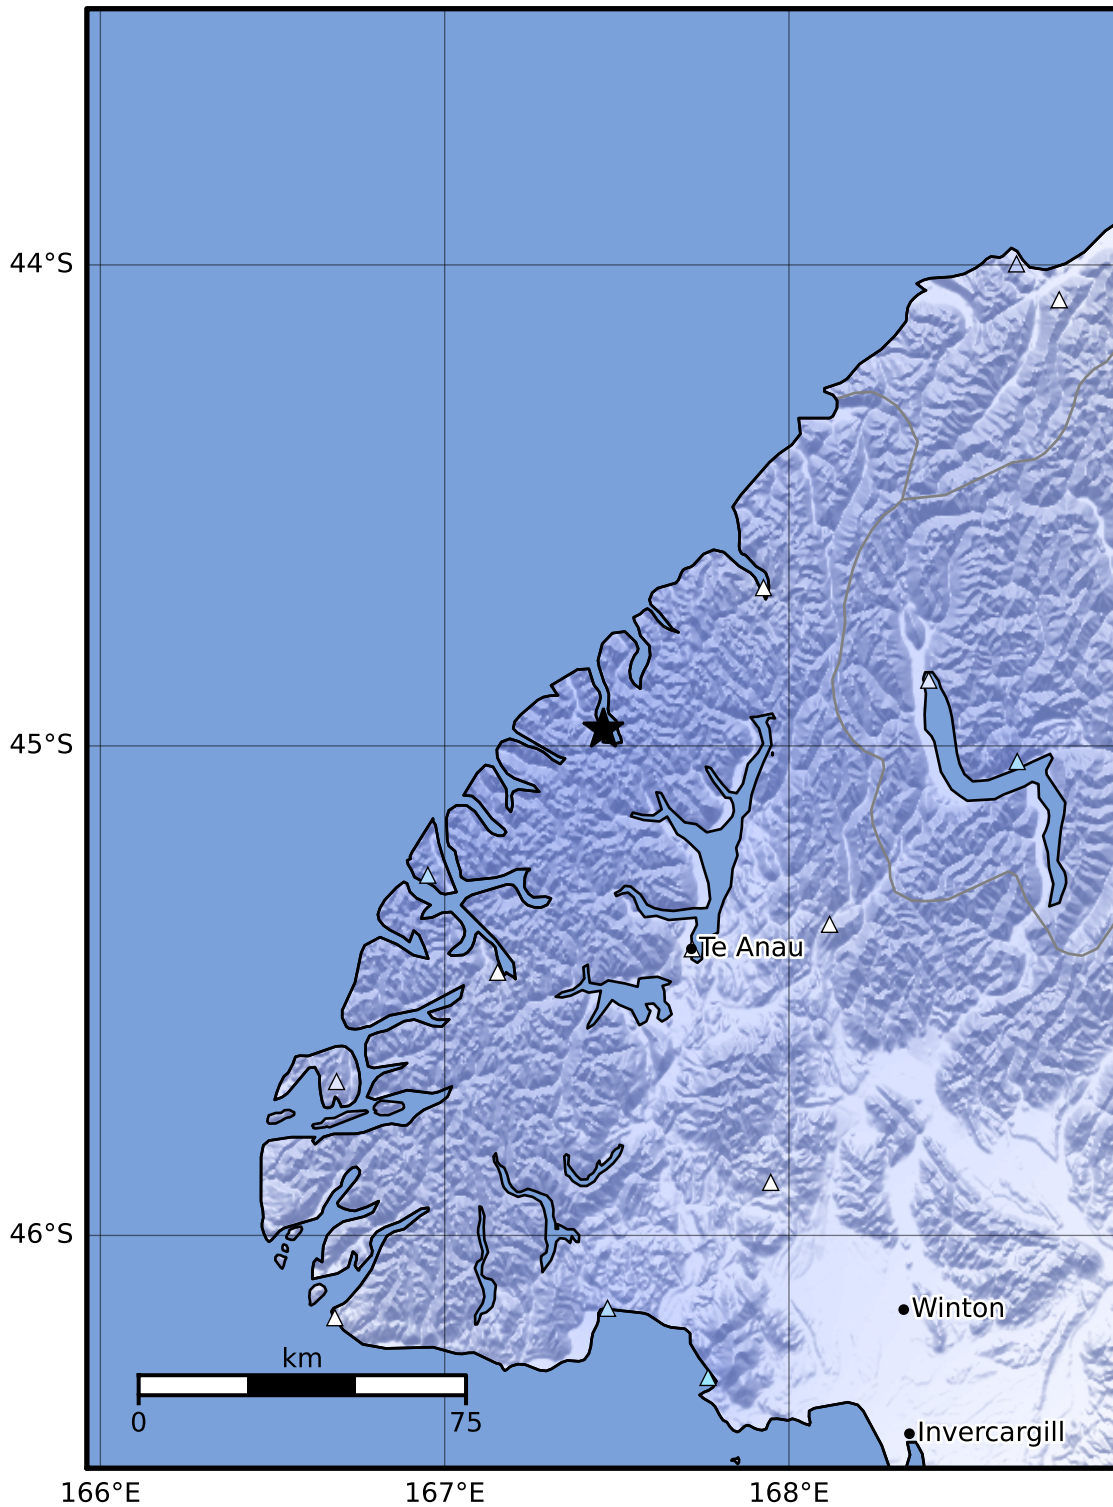

Macroseismic Intensity Map GNS Science

ShakeMap: Fiordland

Aug 02, 2023 05:48:53 UTC M3.6 S44.97 E167.46 Depth: 99.4km ID:2023p576330

SHAKING	Not felt	Weak	Light	Moderate	Strong	Very strong	Severe	Violent	Extreme
DAMAGE	None	None	None	Very light	Light	Moderate	Moderate/heavy	Heavy	Very heavy
PGA(%g)	<0.0464	0.29	1.63	5.16	12.5	22.4	40.2	72.2	>129
PGV(cm/s)	<0.0215	0.125	1.04	4.31	14.5	26.4	48.3	88.4	>162
INTENSITY	I	II-III	IV	V	VI	VII	VIII	IX	X+

Scale based on Moratalla et al.(2021) and Worden et al.(2012) Version 2: Processed 2023-08-02T06:02:52Z

△ Seismic Instrument ○ Reported Intensity

★ Epicenter