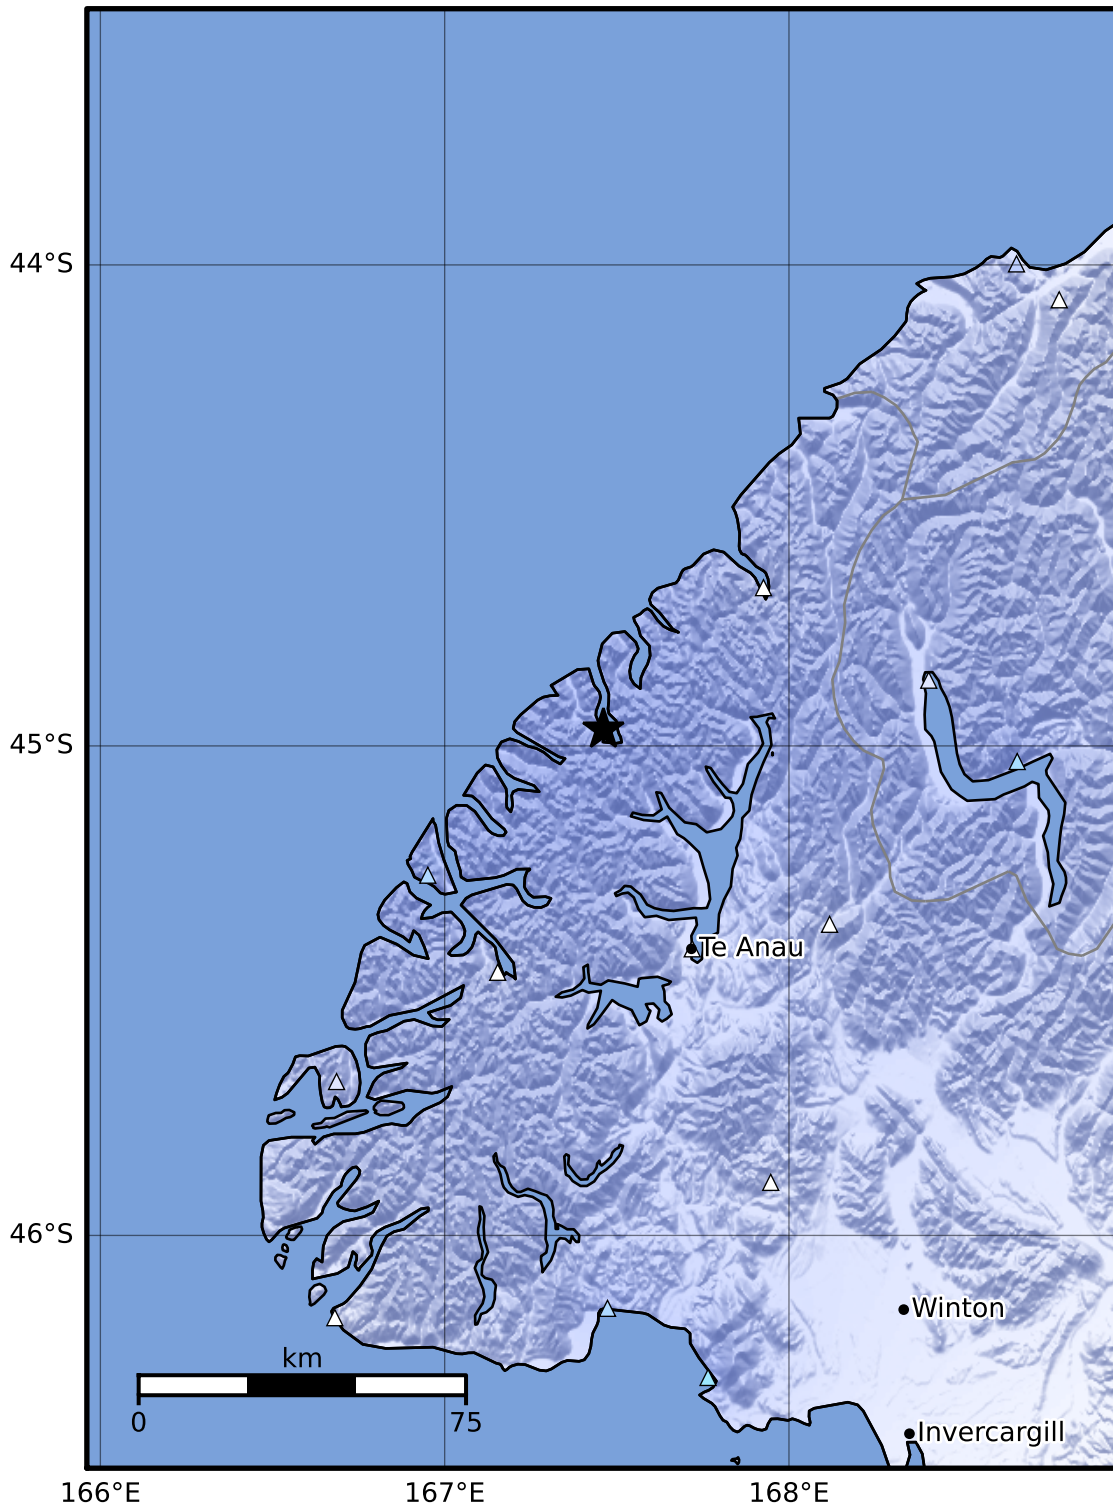

Macroseismic Intensity Map GNS Science

ShakeMap: Fiordland

Aug 02, 2023 05:48:53 UTC M3.6 S44.97 E167.46 Depth: 99.4km ID:2023p576330

SHAKING	Not felt	Weak	Light	Moderate	Strong	Very strong	Severe	Violent	Extreme
DAMAGE	None	None	None	Very light	Light	Moderate	Moderate/heavy	Heavy	Very heavy
PGA(%g)	<0.0464	0.29	1.63	5.16	12.5	22.4	40.2	72.2	>129
PGV(cm/s)	<0.0215	0.125	1.04	4.31	14.5	26.4	48.3	88.4	>162
INTENSITY	I	II-III	IV	V	VI	VII	VIII	IX	X+

Scale based on Moratalla et al.(2021) and Worden et al.(2012) Version 4: Processed 2023-08-02T06:15:45Z

△ Seismic Instrument ○ Reported Intensity

★ Epicenter