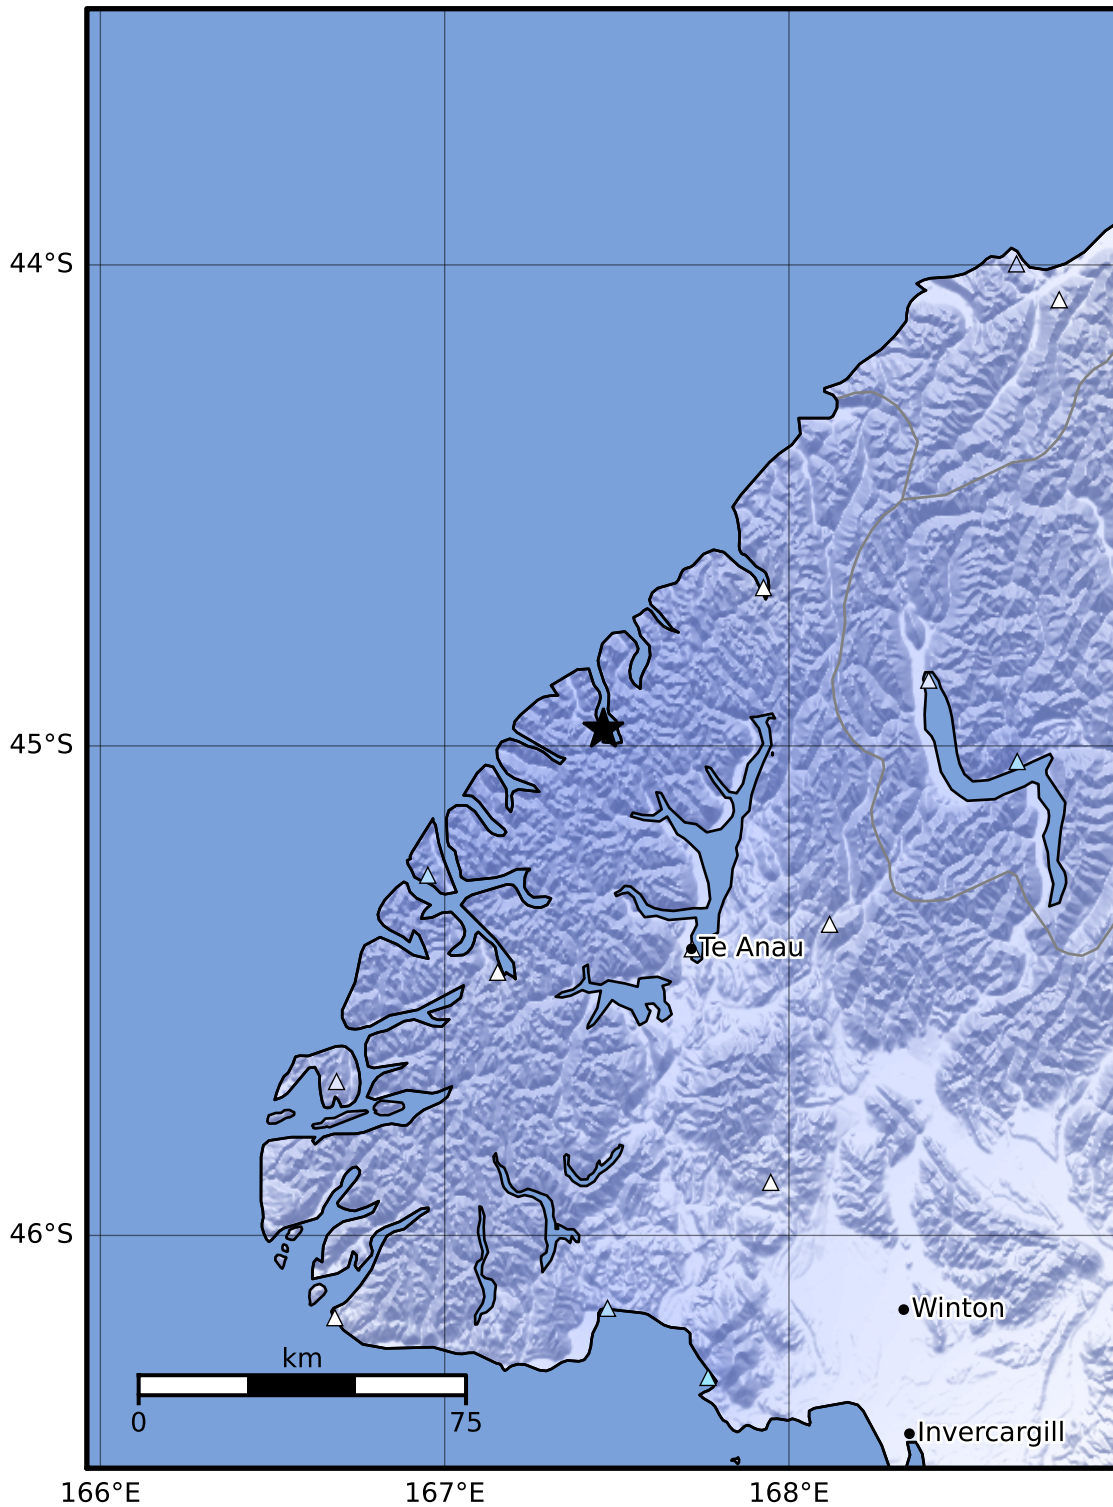

Macroseismic Intensity Map GNS Science

ShakeMap: Fiordland

Aug 02, 2023 05:48:53 UTC M3.6 S44.97 E167.46 Depth: 99.4km ID:2023p576330

SHAKING	Not felt	Weak	Light	Moderate	Strong	Very strong	Severe	Violent	Extreme
DAMAGE	None	None	None	Very light	Light	Moderate	Moderate/heavy	Heavy	Very heavy
PGA(%g)	<0.0464	0.29	1.63	5.16	12.5	22.4	40.2	72.2	>129
PGV(cm/s)	<0.0215	0.125	1.04	4.31	14.5	26.4	48.3	88.4	>162
INTENSITY	I	II-III	IV	V	VI	VII	VIII	IX	X+

Scale based on Moratalla et al.(2021) and Worden et al.(2012) Version 5: Processed 2023-08-02T06:22:09Z

△ Seismic Instrument ○ Reported Intensity

★ Epicenter