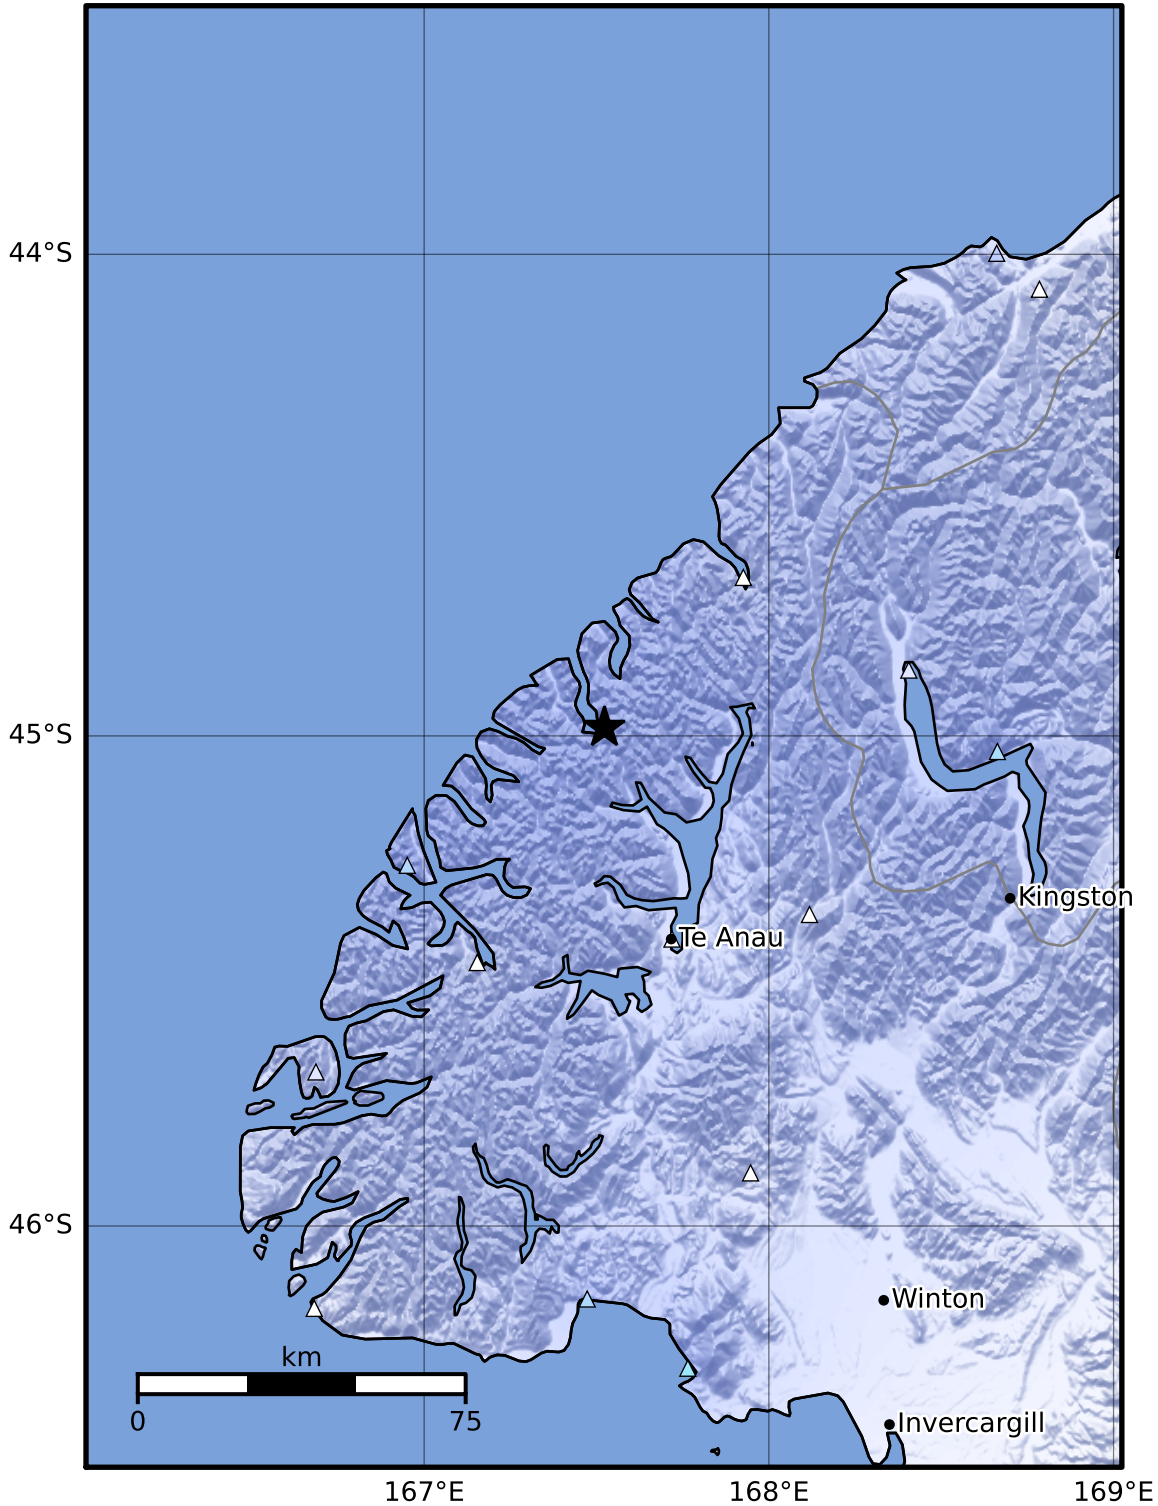

Macroseismic Intensity Map GNS Science  
ShakeMap: Fiordland

Aug 02, 2023 05:48:53 UTC M3.6 S44.98 E167.52 Depth: 101.5km ID:2023p576330

SHAKING	Not felt	Weak	Light	Moderate	Strong	Very strong	Severe	Violent	Extreme
DAMAGE	None	None	None	Very light	Light	Moderate	Moderate/heavy	Heavy	Very heavy
PGA(%g)	<0.0464	0.29	1.63	5.16	12.5	22.4	40.2	72.2	>129
PGV(cm/s)	<0.0215	0.125	1.04	4.31	14.5	26.4	48.3	88.4	>162
INTENSITY	I	II-III	IV	V	VI	VII	VIII	IX	X+

Scale based on Moratalla et al.(2021) and Worden et al.(2012) Version 11: Processed 2023-08-02T11:49:43Z  
 Δ Seismic Instrument ○ Reported Intensity ★ Epicenter