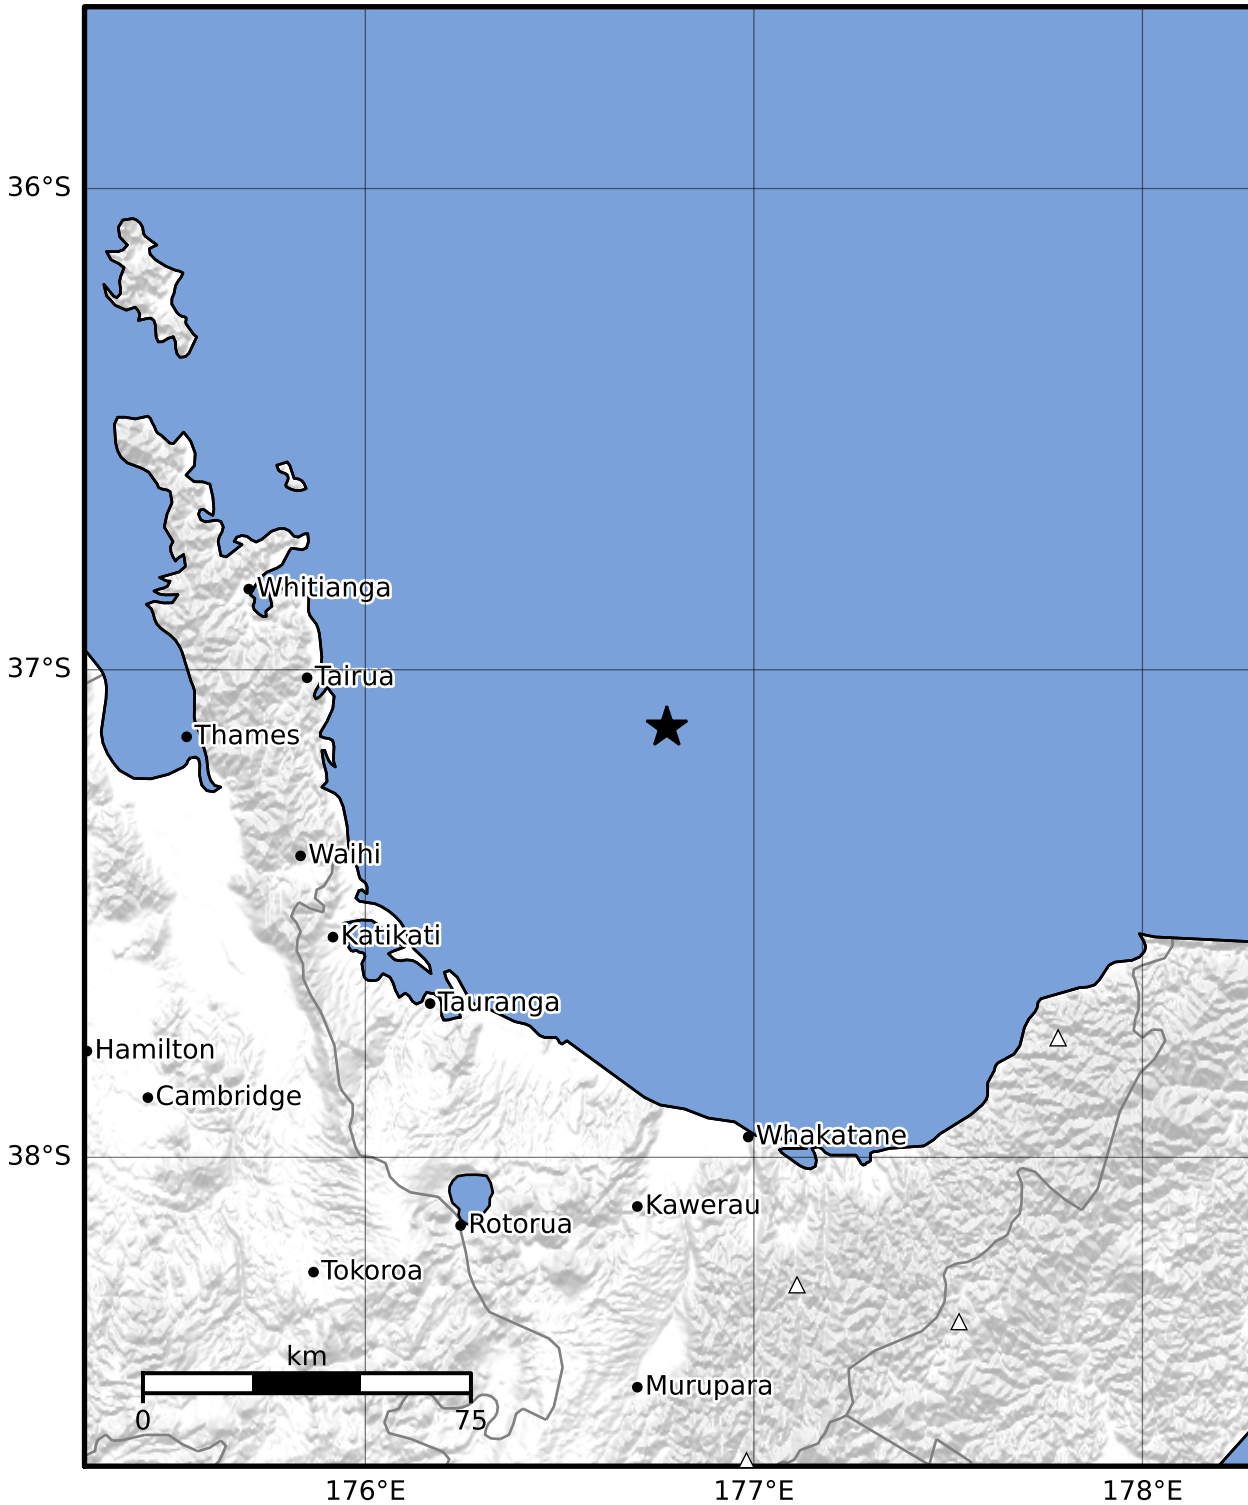

Macroseismic Intensity Map GNS Science

ShakeMap: Raukumara Plain

Aug 03, 2023 17:54:18 UTC M3.5 S37.12 E176.78 Depth: 318.4km ID:2023p580394

SHAKING	Not felt	Weak	Light	Moderate	Strong	Very strong	Severe	Violent	Extreme
DAMAGE	None	None	None	Very light	Light	Moderate	Moderate/heavy	Heavy	Very heavy
PGA(%g)	<0.0464	0.29	1.63	5.16	12.5	22.4	40.2	72.2	>129
PGV(cm/s)	<0.0215	0.125	1.04	4.31	14.5	26.4	48.3	88.4	>162
INTENSITY	I	II-III	IV	V	VI	VII	VIII	IX	X+

Scale based on Moratalla et al.(2021) and Worden et al.(2012) Version 6: Processed 2023-08-03T18:33:56Z
 △ Seismic Instrument ○ Reported Intensity ★ Epicenter