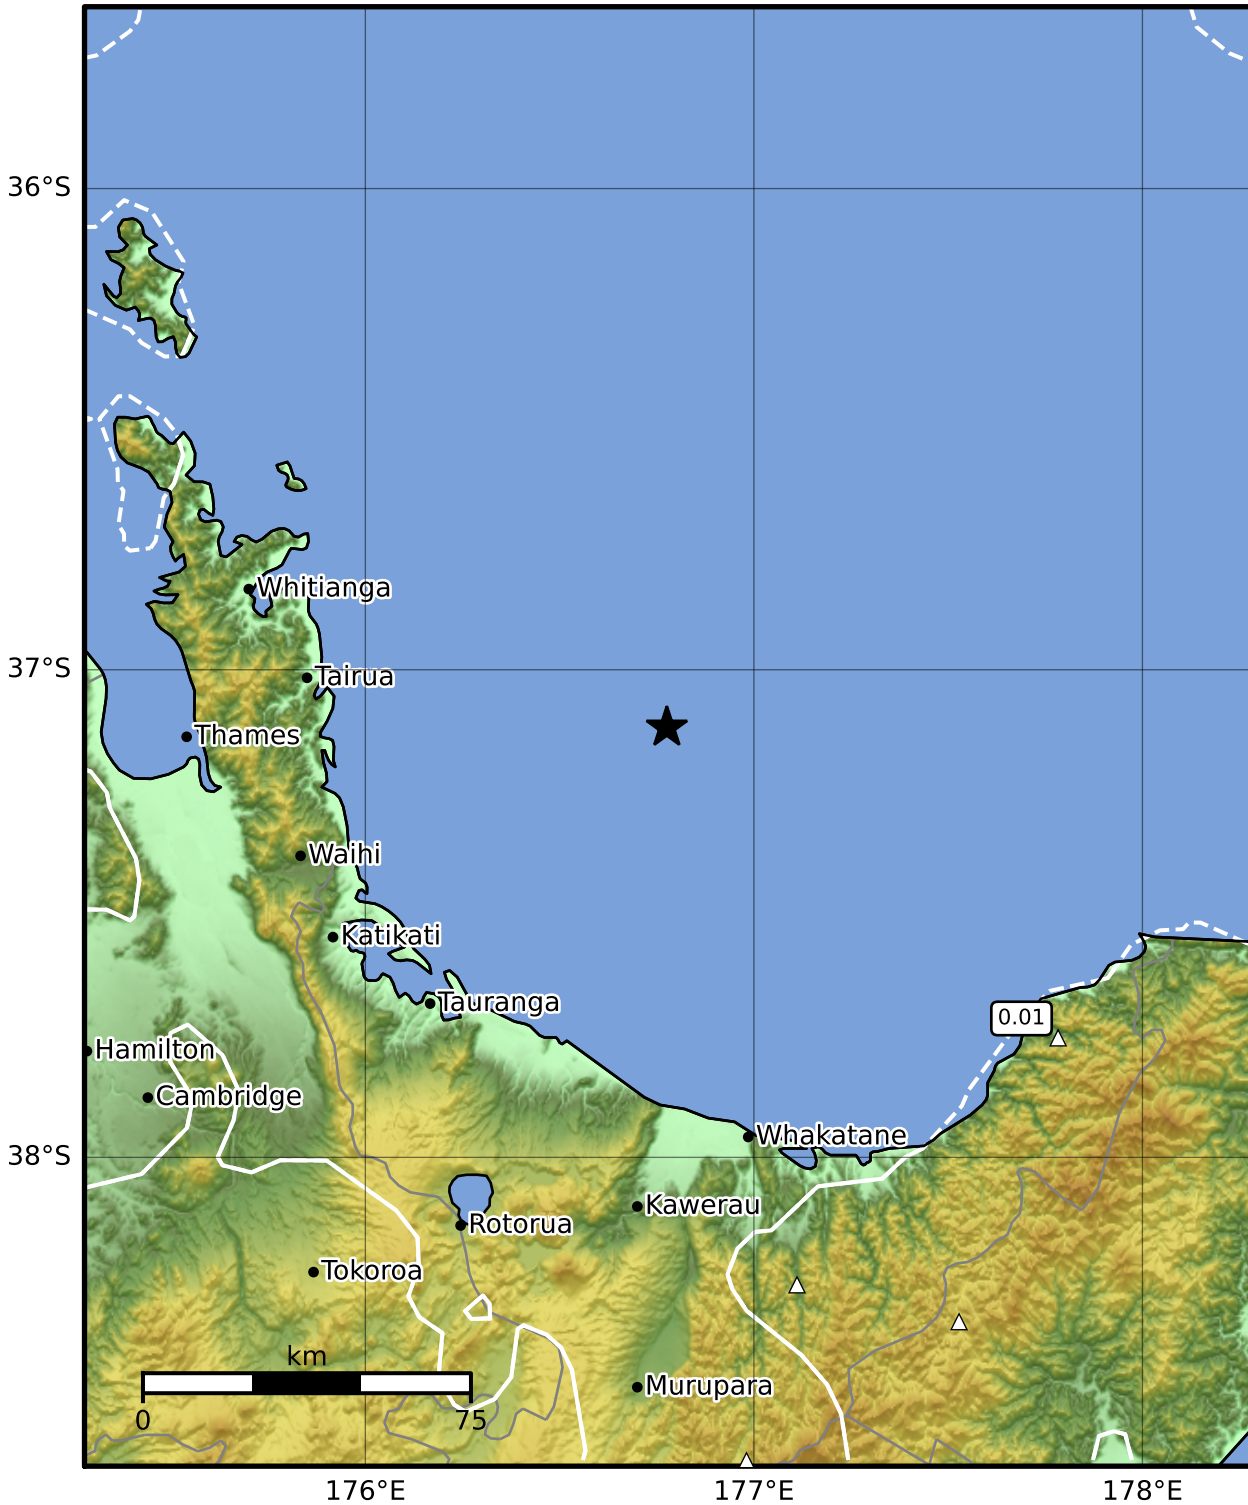

Peak Ground Acceleration Map GNS Science

ShakeMap: Raukumara Plain

Aug 03, 2023 17:54:18 UTC M3.5 S37.12 E176.78 Depth: 318.4km ID:2023p580394

PGA (%g)	0.1	0.2	0.5	1	2	5	10	20	50	100	200
----------	-----	-----	-----	---	---	---	----	----	----	-----	-----

Scale based on Moratalla et al.(2021) and Worden et al.(2012) Version 6: Processed 2023-08-03T18:33:56Z

△ Seismic Instrument ○ Reported Intensity ★ Epicenter