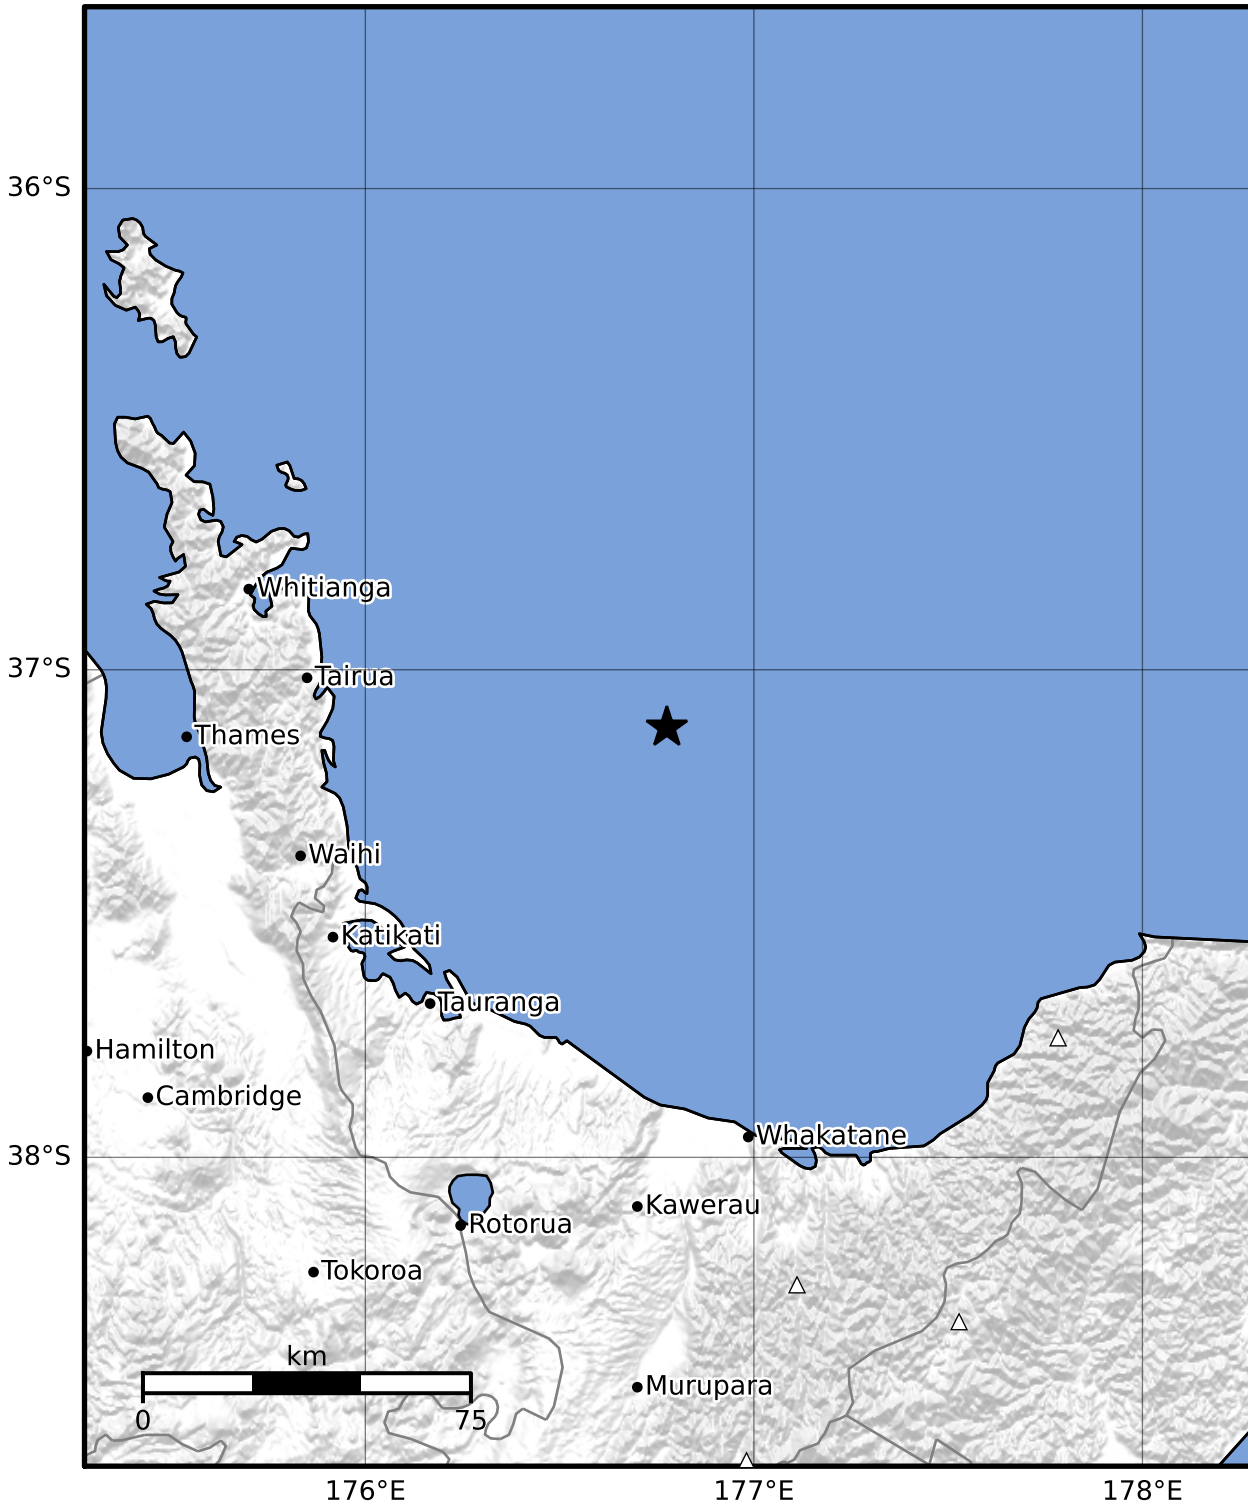

Macroseismic Intensity Map GNS Science

ShakeMap: Raukumara Plain

Aug 03, 2023 17:54:18 UTC M3.5 S37.12 E176.78 Depth: 318.4km ID:2023p580394

SHAKING	Not felt	Weak	Light	Moderate	Strong	Very strong	Severe	Violent	Extreme
DAMAGE	None	None	None	Very light	Light	Moderate	Moderate/heavy	Heavy	Very heavy
PGA(%g)	<0.0464	0.29	1.63	5.16	12.5	22.4	40.2	72.2	>129
PGV(cm/s)	<0.0215	0.125	1.04	4.31	14.5	26.4	48.3	88.4	>162
INTENSITY	I	II-III	IV	V	VI	VII	VIII	IX	X+

Scale based on Moratalla et al.(2021) and Worden et al.(2012) Version 8: Processed 2023-08-03T19:55:07Z

△ Seismic Instrument ○ Reported Intensity ★ Epicenter