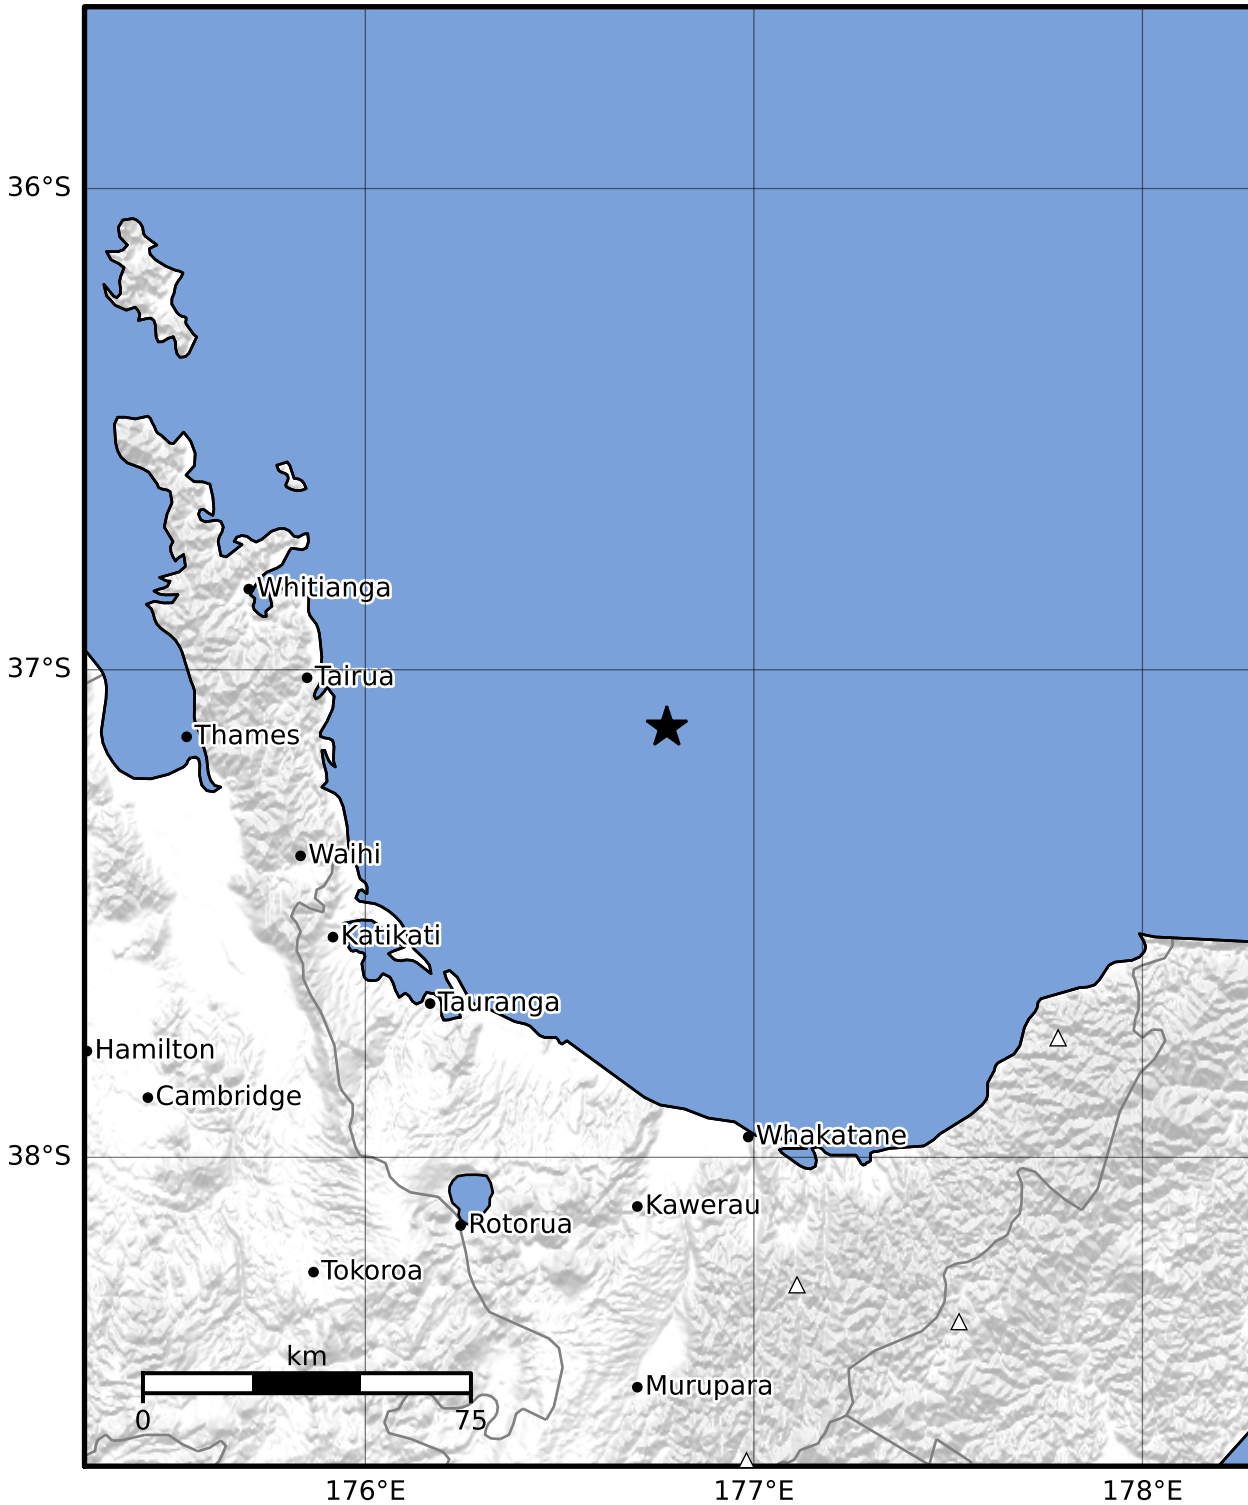

Macroseismic Intensity Map GNS Science

ShakeMap: Raukumara Plain

Aug 03, 2023 17:54:18 UTC M3.5 S37.12 E176.78 Depth: 318.4km ID:2023p580394

SHAKING	Not felt	Weak	Light	Moderate	Strong	Very strong	Severe	Violent	Extreme
DAMAGE	None	None	None	Very light	Light	Moderate	Moderate/heavy	Heavy	Very heavy
PGA(%g)	<0.0464	0.29	1.63	5.16	12.5	22.4	40.2	72.2	>129
PGV(cm/s)	<0.0215	0.125	1.04	4.31	14.5	26.4	48.3	88.4	>162
INTENSITY	I	II-III	IV	V	VI	VII	VIII	IX	X+

Scale based on Moratalla et al.(2021) and Worden et al.(2012) Version 9: Processed 2023-08-03T20:55:07Z
 Δ Seismic Instrument ○ Reported Intensity ★ Epicenter