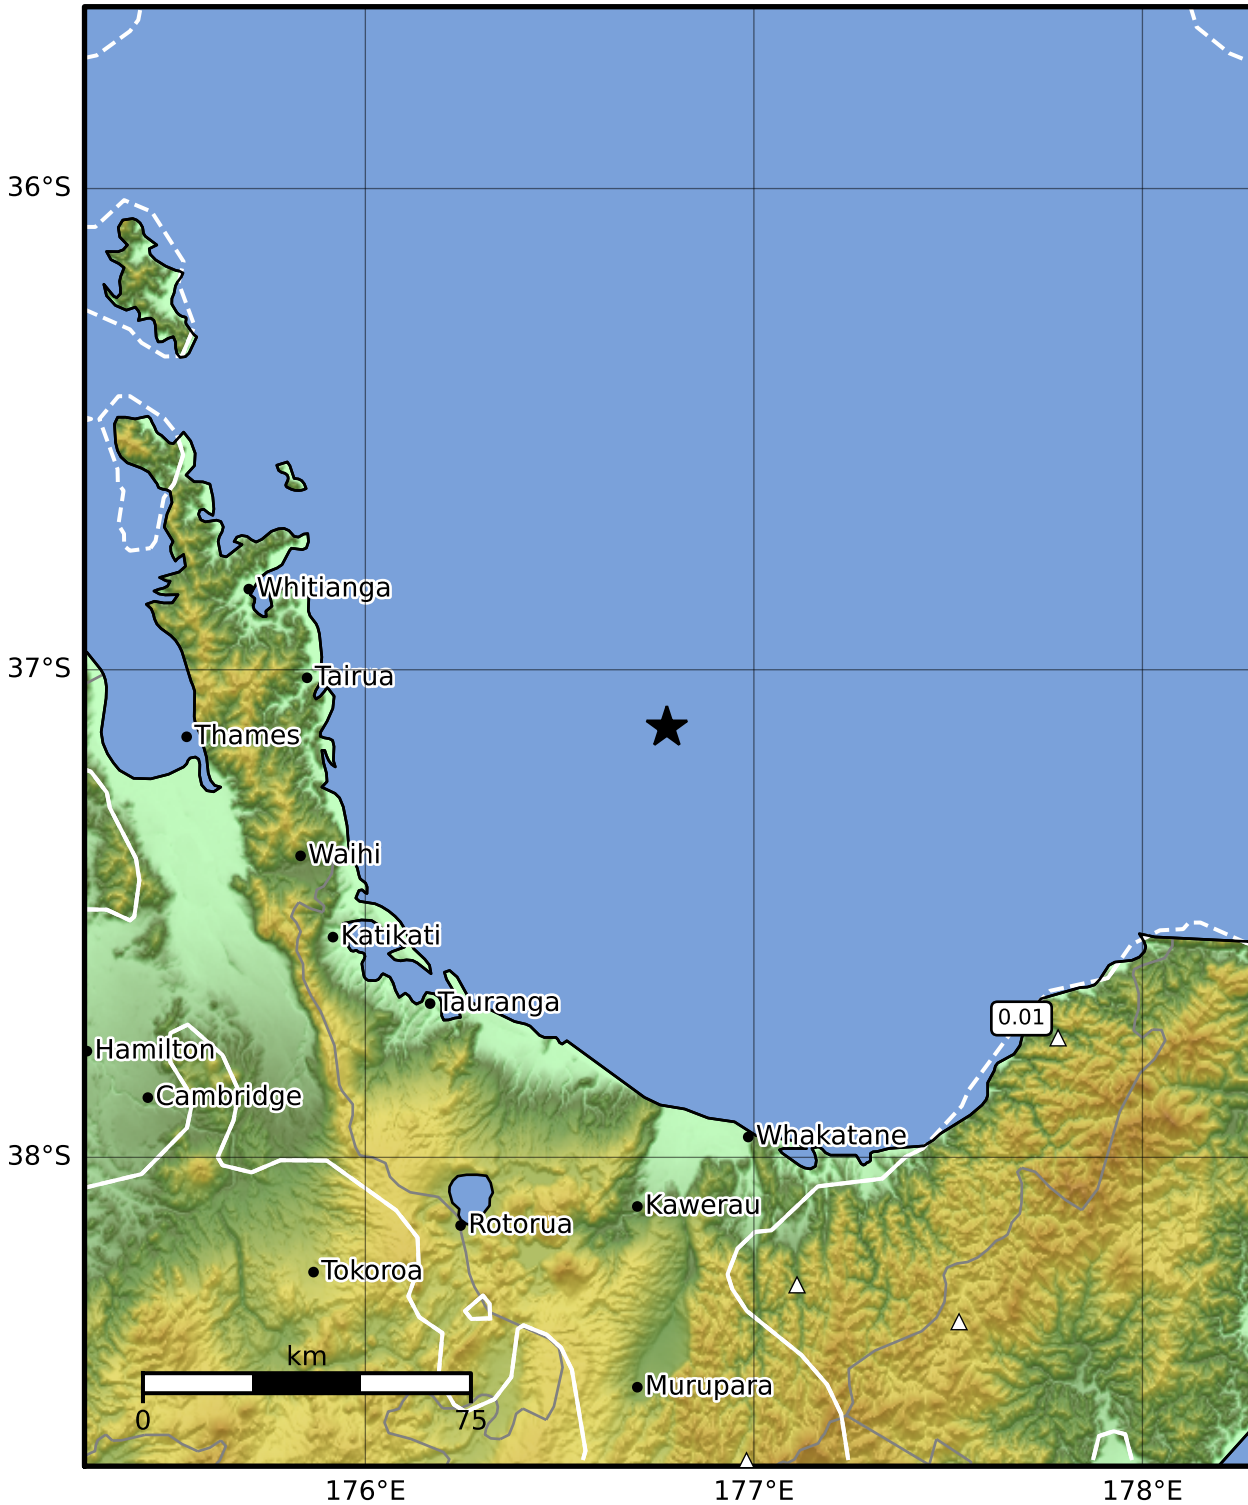

Peak Ground Acceleration Map GNS Science

ShakeMap: Raukumara Plain

Aug 03, 2023 17:54:18 UTC M3.5 S37.12 E176.78 Depth: 318.4km ID:2023p580394

PGA (%g)	0.1	0.2	0.5	1	2	5	10	20	50	100	200
----------	-----	-----	-----	---	---	---	----	----	----	-----	-----

Scale based on Moratalla et al.(2021) and Worden et al.(2012) Version 9: Processed 2023-08-03T20:55:07Z

△ Seismic Instrument ○ Reported Intensity ★ Epicenter