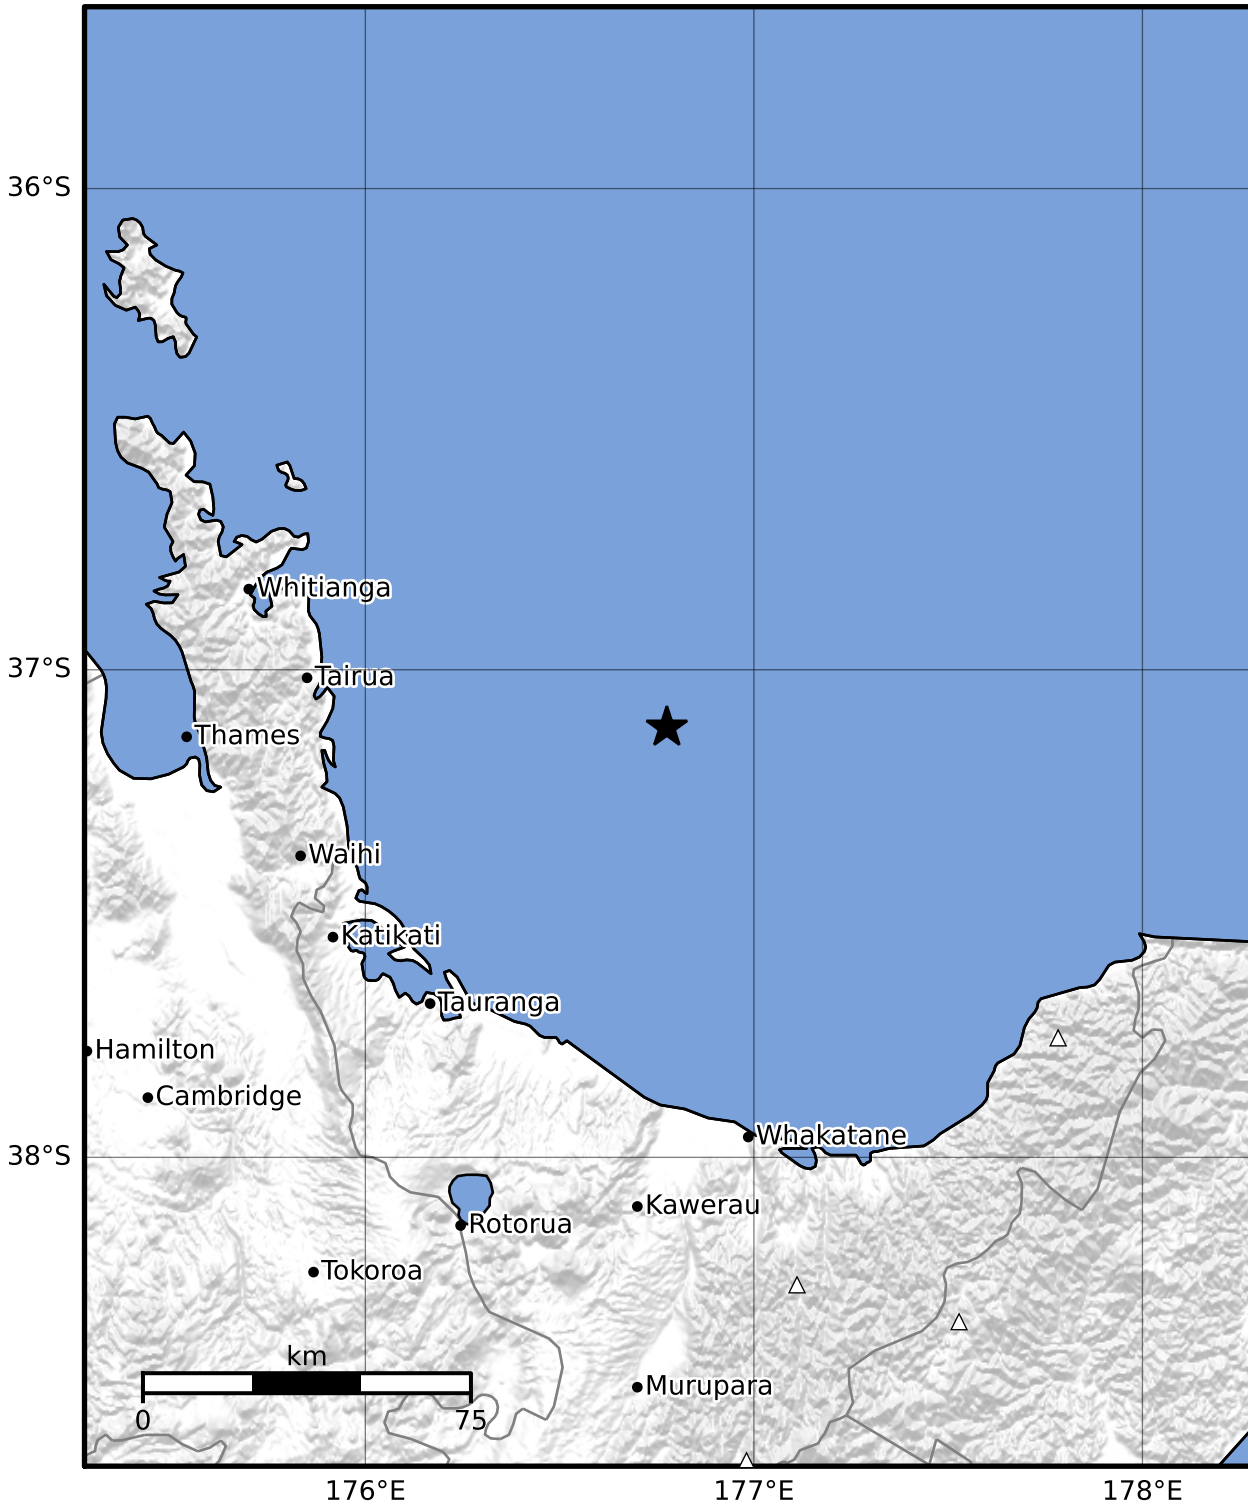

Macroseismic Intensity Map GNS Science

ShakeMap: Raukumara Plain

Aug 03, 2023 17:54:18 UTC M3.5 S37.12 E176.78 Depth: 318.4km ID:2023p580394

SHAKING	Not felt	Weak	Light	Moderate	Strong	Very strong	Severe	Violent	Extreme
DAMAGE	None	None	None	Very light	Light	Moderate	Moderate/heavy	Heavy	Very heavy
PGA(%g)	<0.0464	0.29	1.63	5.16	12.5	22.4	40.2	72.2	>129
PGV(cm/s)	<0.0215	0.125	1.04	4.31	14.5	26.4	48.3	88.4	>162
INTENSITY	I	II-III	IV	V	VI	VII	VIII	IX	X+

Scale based on Moratalla et al.(2021) and Worden et al.(2012) Version 11: Processed 2023-08-04T17:55:07Z

△ Seismic Instrument ○ Reported Intensity ★ Epicenter