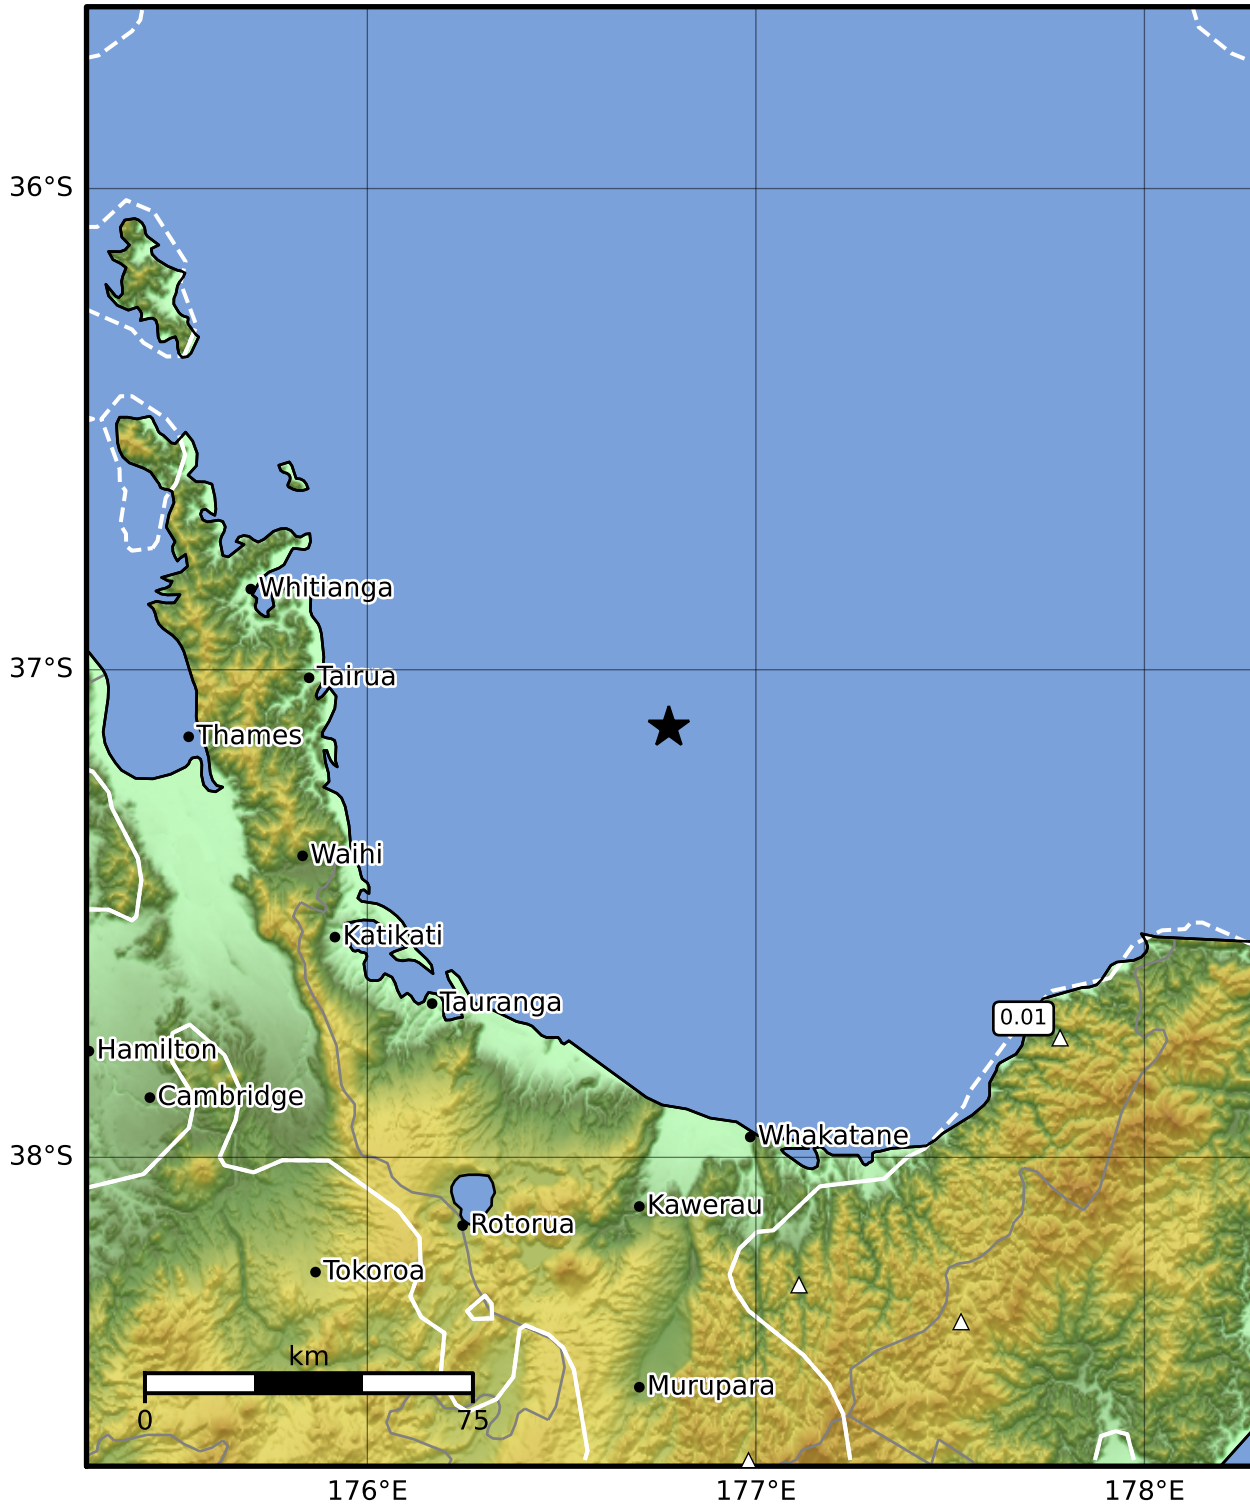

Peak Ground Acceleration Map GNS Science

ShakeMap: Raukumara Plain

Aug 03, 2023 17:54:18 UTC M3.5 S37.12 E176.78 Depth: 318.4km ID:2023p580394

PGA (%g)	0.1	0.2	0.5	1	2	5	10	20	50	100	200
----------	-----	-----	-----	---	---	---	----	----	----	-----	-----

Scale based on Moratalla et al.(2021) and Worden et al.(2012) Version 11: Processed 2023-08-04T17:55:07Z

△ Seismic Instrument ○ Reported Intensity ★ Epicenter