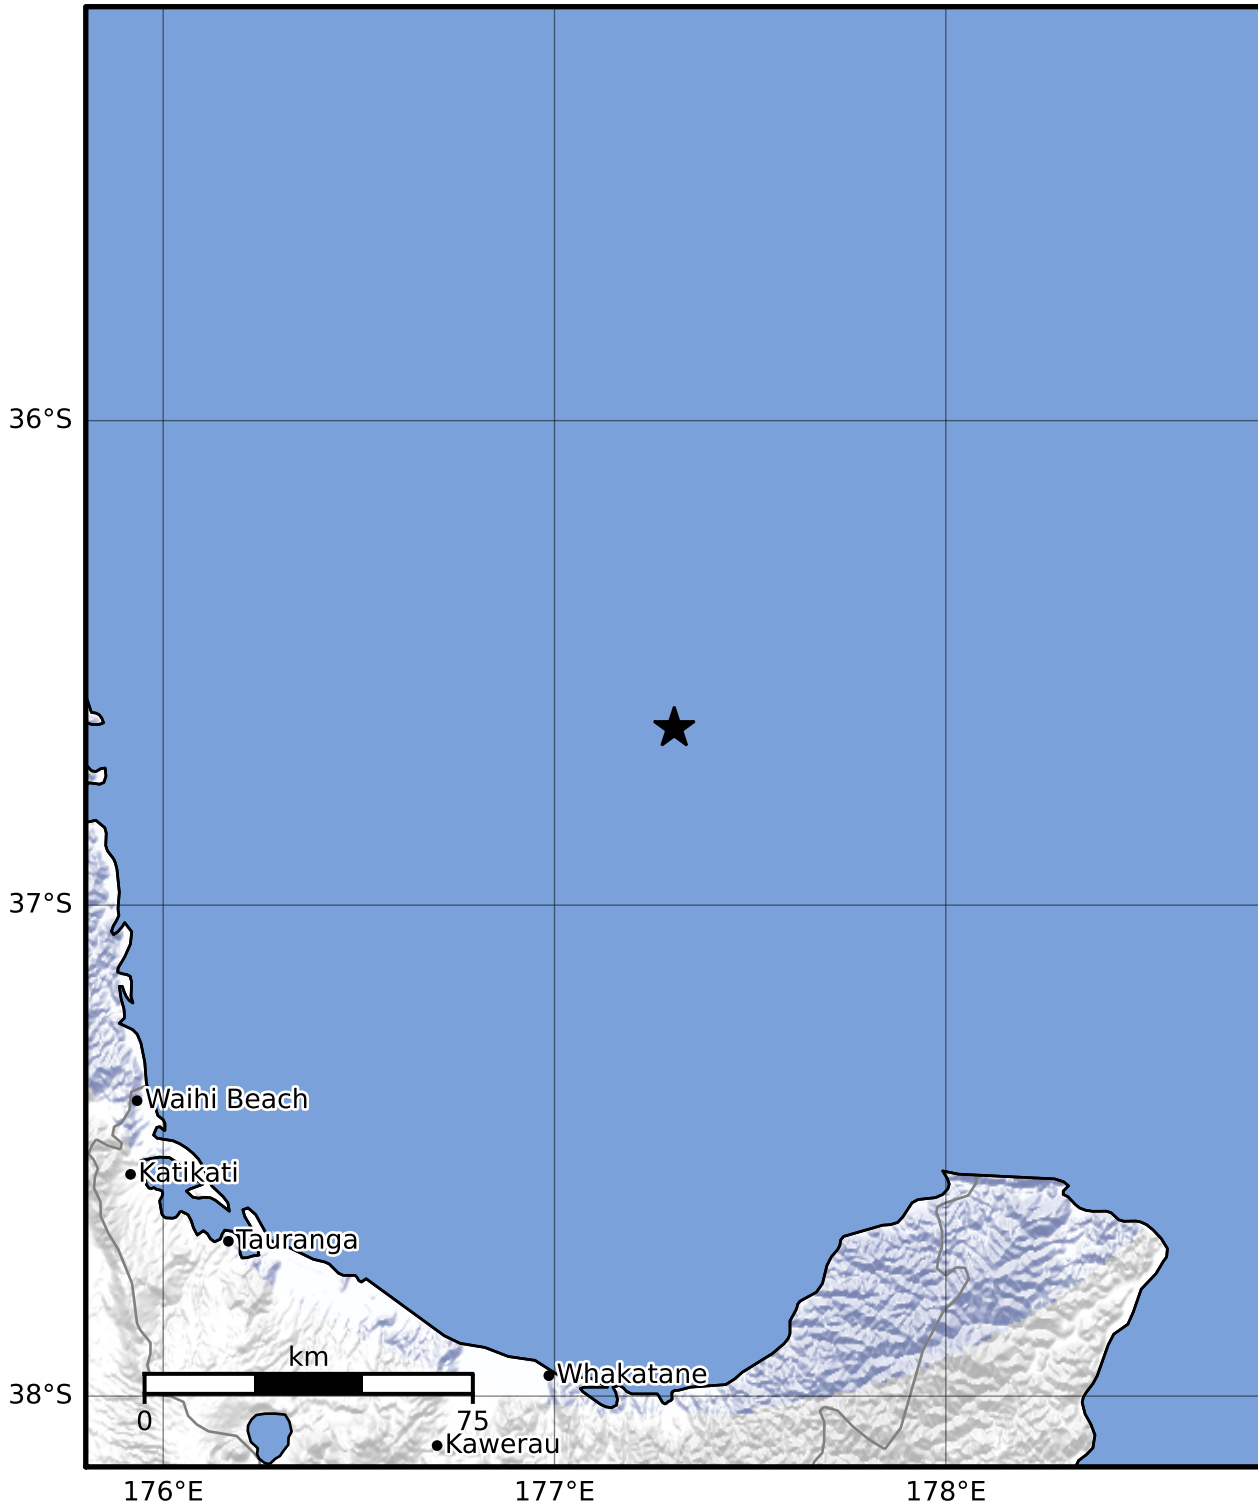

Macroseismic Intensity Map GNS Science

ShakeMap: Raukumara Plain

Aug 06, 2023 14:20:35 UTC M3.5 S36.64 E177.31 Depth: 199.1km ID:2023p588101

SHAKING	Not felt	Weak	Light	Moderate	Strong	Very strong	Severe	Violent	Extreme
DAMAGE	None	None	None	Very light	Light	Moderate	Moderate/heavy	Heavy	Very heavy
PGA(%g)	<0.0464	0.29	1.63	5.16	12.5	22.4	40.2	72.2	>129
PGV(cm/s)	<0.0215	0.125	1.04	4.31	14.5	26.4	48.3	88.4	>162
INTENSITY	I	II-III	IV	V	VI	VII	VIII	IX	X+

Scale based on Moratalla et al.(2021) and Worden et al.(2012) Version 1: Processed 2023-08-06T17:19:52Z

△ Seismic Instrument ○ Reported Intensity ★ Epicenter