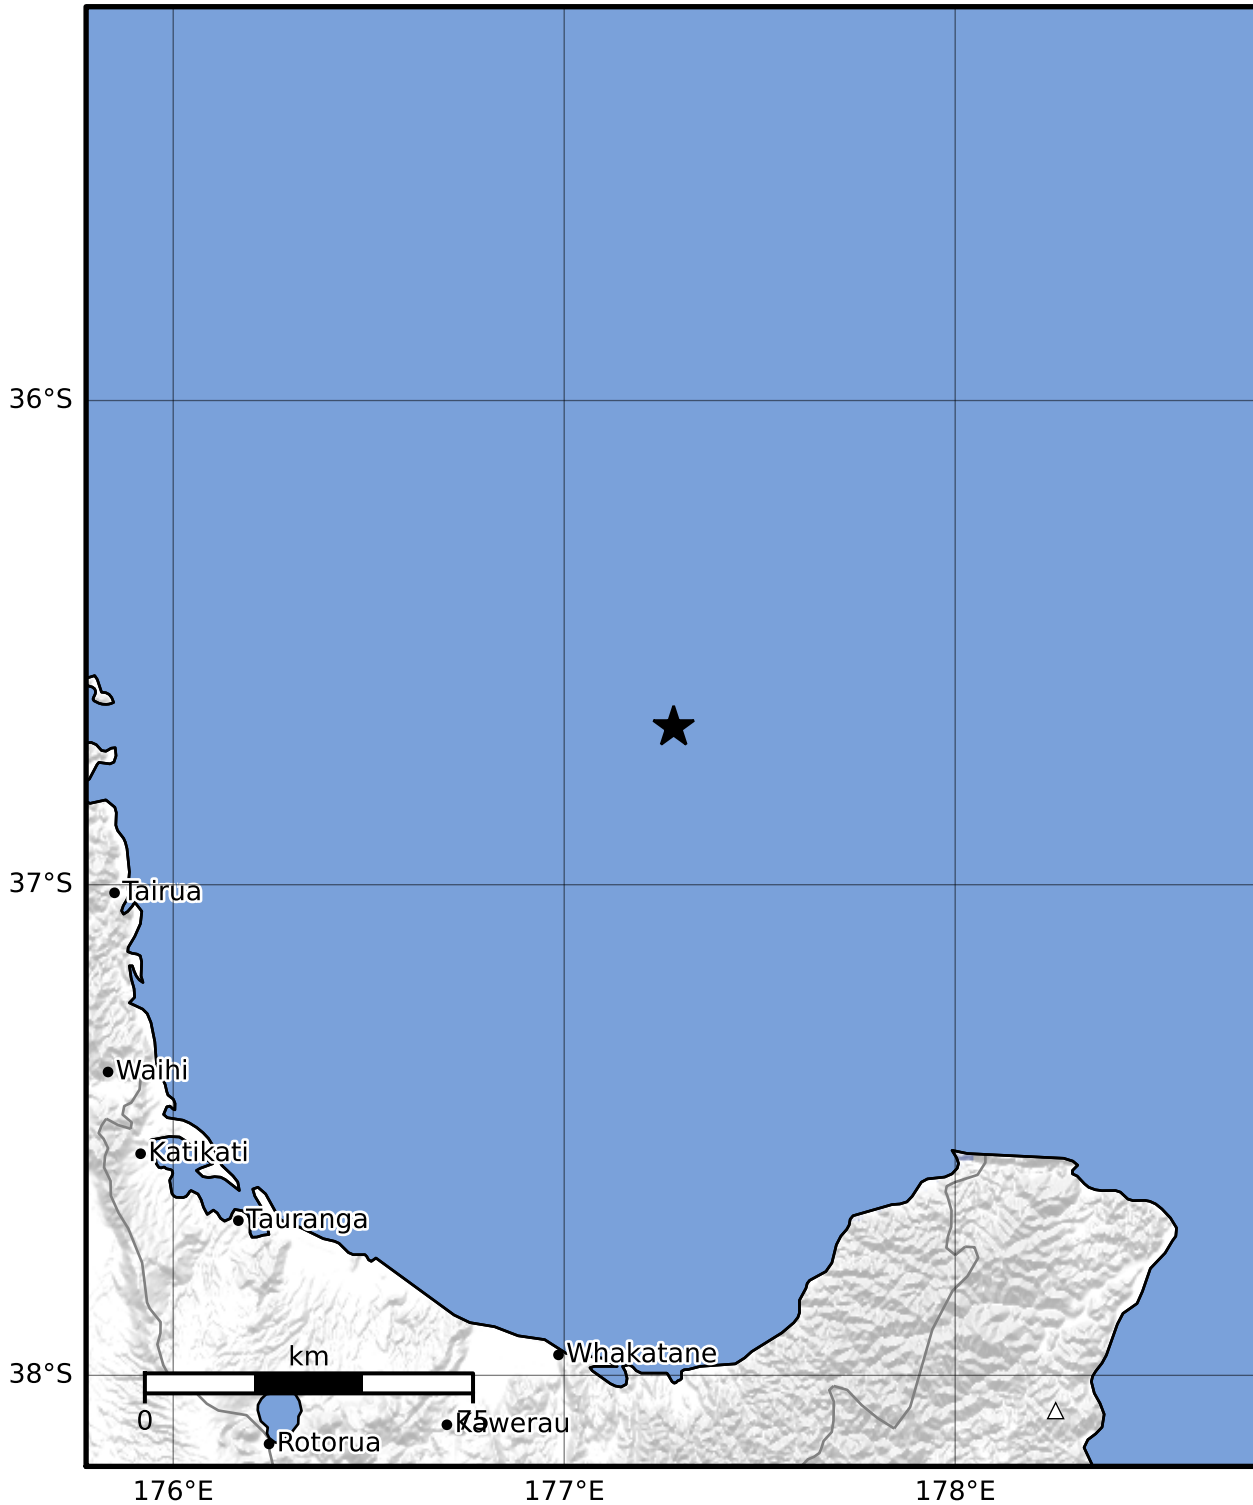

Macroseismic Intensity Map GNS Science

ShakeMap: Raukumara Plain

Aug 06, 2023 14:20:35 UTC M3.4 S36.68 E177.28 Depth: 201.6km ID:2023p588101

SHAKING	Not felt	Weak	Light	Moderate	Strong	Very strong	Severe	Violent	Extreme
DAMAGE	None	None	None	Very light	Light	Moderate	Moderate/heavy	Heavy	Very heavy
PGA(%g)	<0.0464	0.29	1.63	5.16	12.5	22.4	40.2	72.2	>129
PGV(cm/s)	<0.0215	0.125	1.04	4.31	14.5	26.4	48.3	88.4	>162
INTENSITY	I	II-III	IV	V	VI	VII	VIII	IX	X+

Scale based on Moratalla et al.(2021) and Worden et al.(2012) Version 6: Processed 2023-08-21T03:10:24Z

△ Seismic Instrument ○ Reported Intensity

★ Epicenter