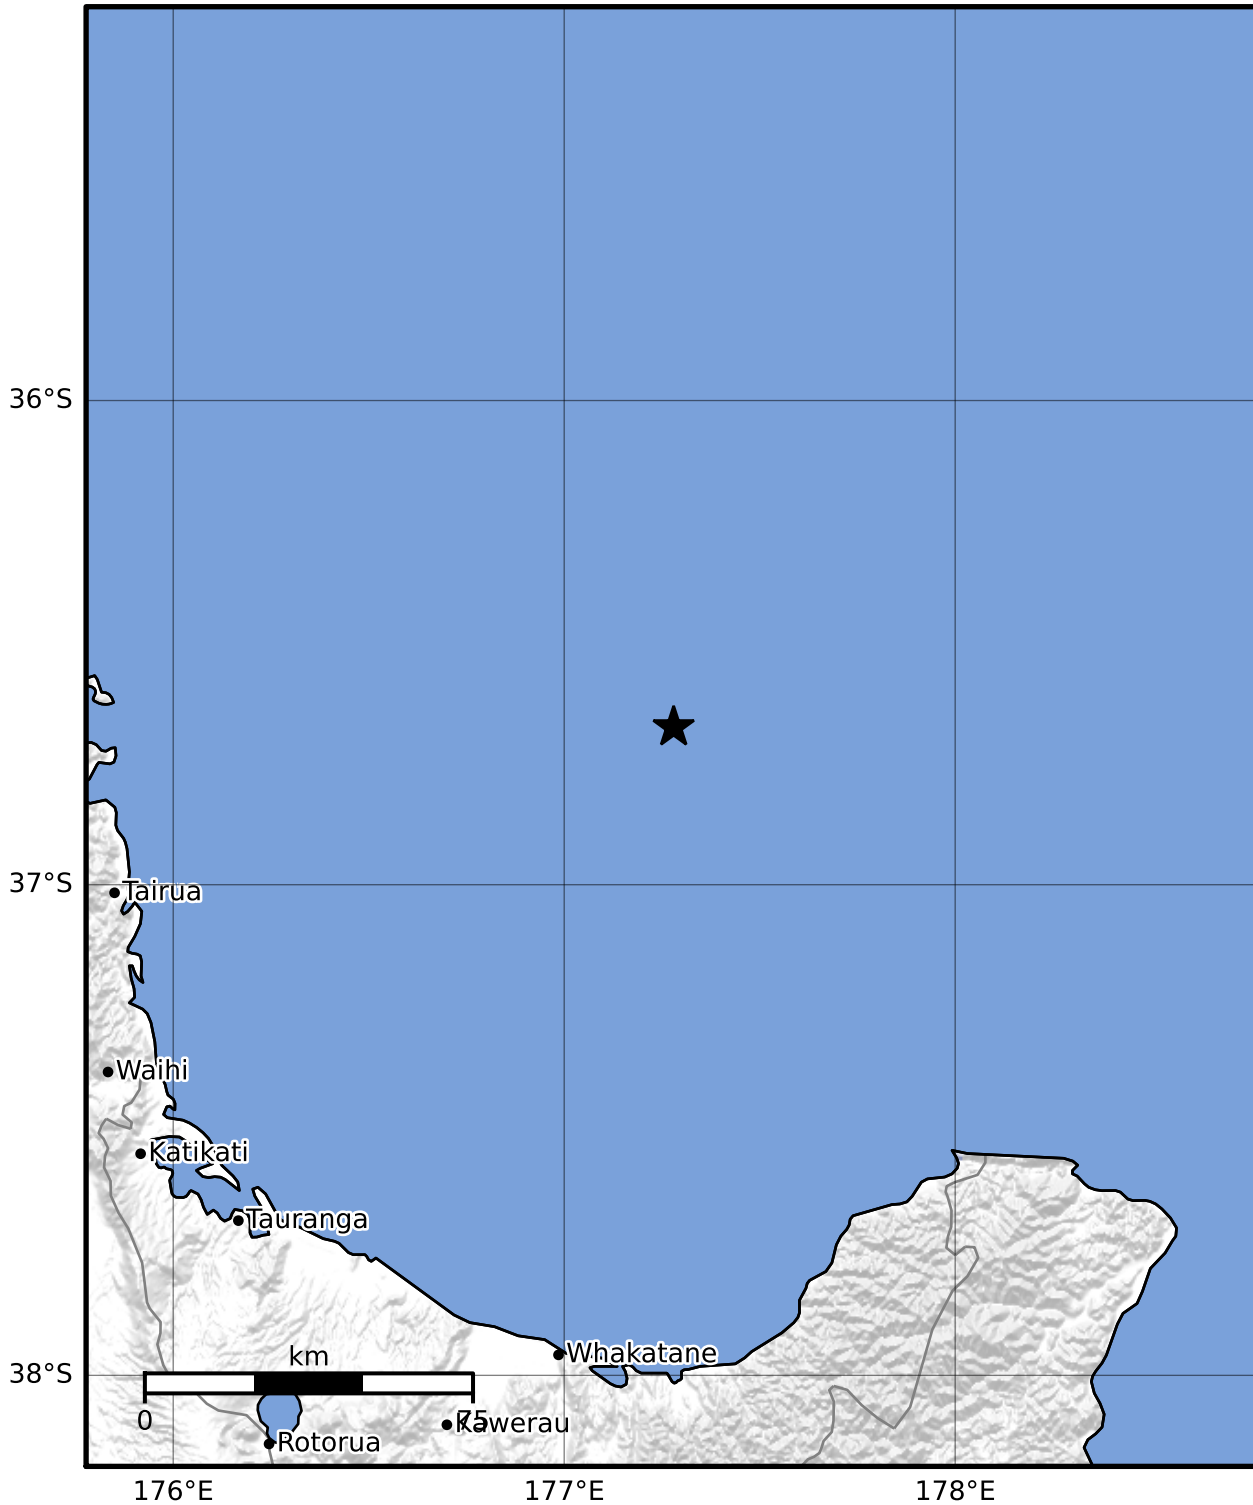

Macroseismic Intensity Map GNS Science

ShakeMap: Raukumara Plain

Aug 06, 2023 14:20:35 UTC M3.4 S36.68 E177.28 Depth: 201.6km ID:2023p588101

SHAKING	Not felt	Weak	Light	Moderate	Strong	Very strong	Severe	Violent	Extreme
DAMAGE	None	None	None	Very light	Light	Moderate	Moderate/heavy	Heavy	Very heavy
PGA(%g)	<0.0464	0.29	1.63	5.16	12.5	22.4	40.2	72.2	>129
PGV(cm/s)	<0.0215	0.125	1.04	4.31	14.5	26.4	48.3	88.4	>162
INTENSITY	I	II-III	IV	V	VI	VII	VIII	IX	X+

Scale based on Moratalla et al.(2021) and Worden et al.(2012) Version 7: Processed 2023-08-21T03:16:30Z
 Δ Seismic Instrument ○ Reported Intensity ★ Epicenter