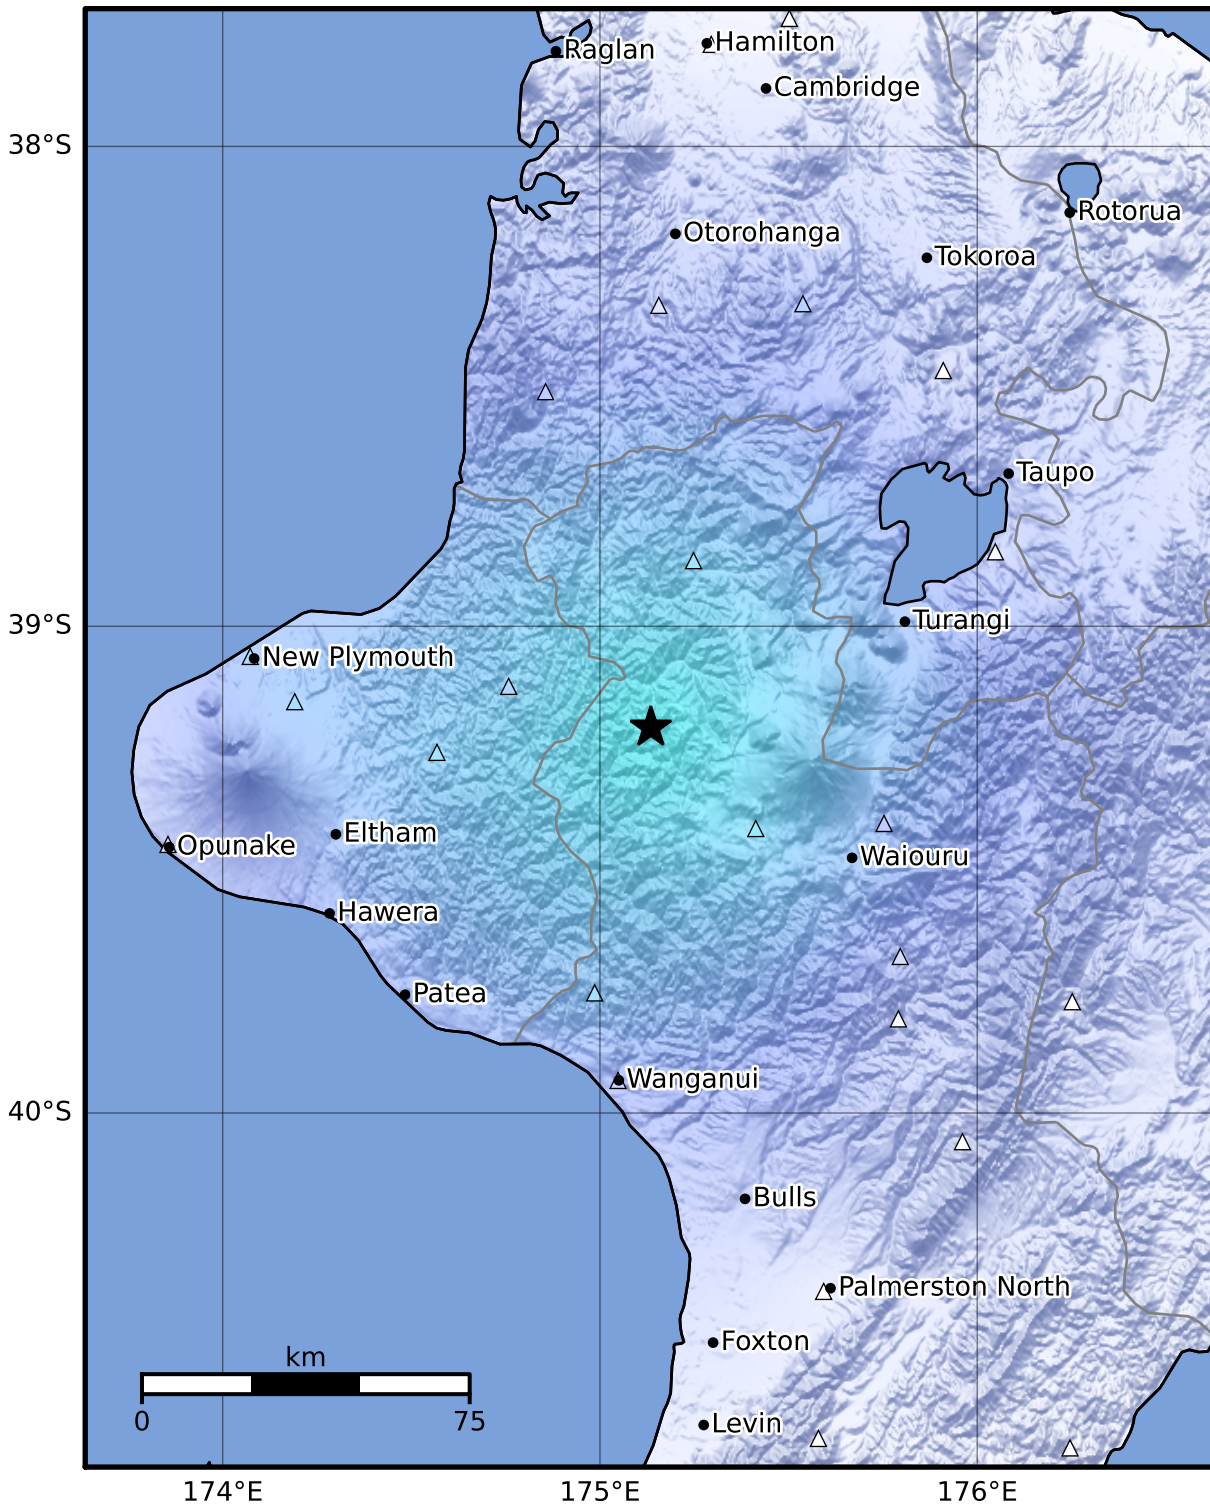

Macroseismic Intensity Map GNS Science

ShakeMap: King Country

Aug 14, 2023 15:06:50 UTC M3.5 S39.21 E175.13 Depth: 18.0km ID:2023p609810

SHAKING	Not felt	Weak	Light	Moderate	Strong	Very strong	Severe	Violent	Extreme
DAMAGE	None	None	None	Very light	Light	Moderate	Moderate/heavy	Heavy	Very heavy
PGA(%g)	<0.0464	0.29	1.63	5.16	12.5	22.4	40.2	72.2	>129
PGV(cm/s)	<0.0215	0.125	1.04	4.31	14.5	26.4	48.3	88.4	>162
INTENSITY	<b>I</b>	<b>II-III</b>	<b>IV</b>	<b>V</b>	<b>VI</b>	<b>VII</b>	<b>VIII</b>	<b>IX</b>	<b>X+</b>

Scale based on Moratalla et al.(2021) and Worden et al.(2012) Version 12: Processed 2023-08-31T01:39:30Z

△ Seismic Instrument ○ Reported Intensity

★ Epicenter