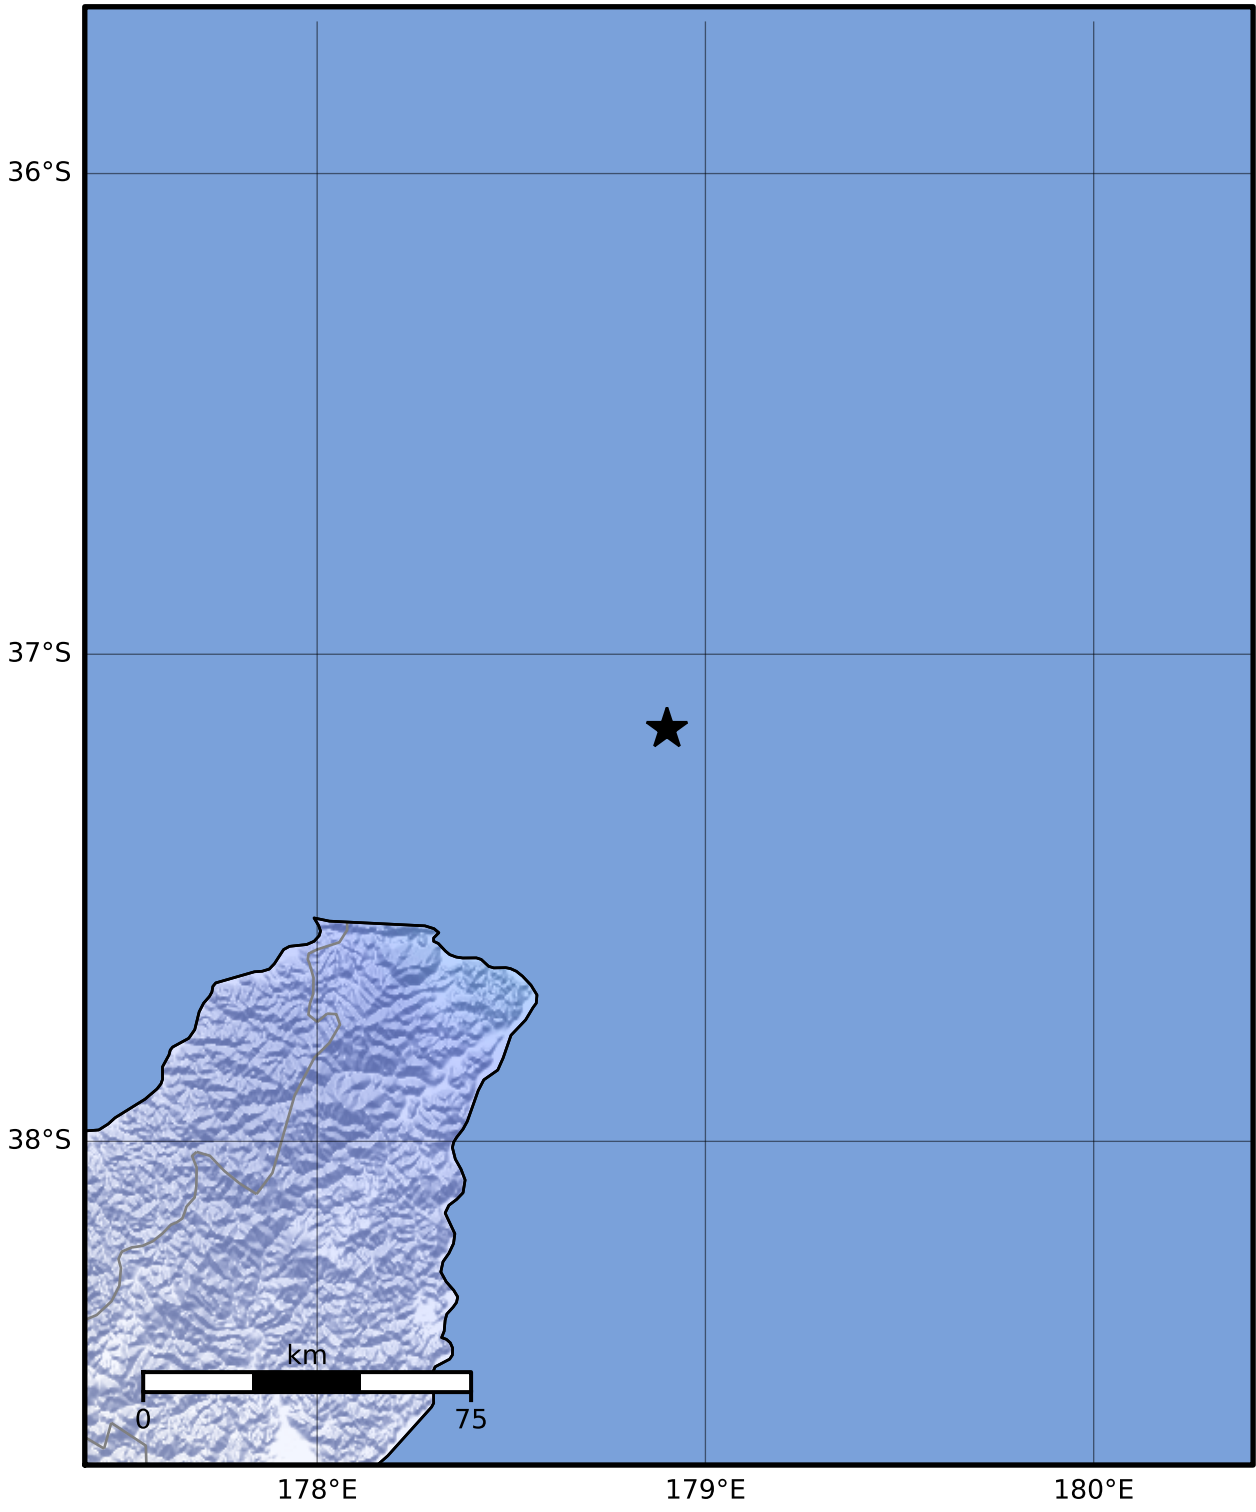

Macroseismic Intensity Map GNS Science

ShakeMap: Raukumara Plain

Aug 16, 2023 12:14:47 UTC M3.3 S37.15 E178.90 Depth: 12.0km ID:2023p614892

SHAKING	Not felt	Weak	Light	Moderate	Strong	Very strong	Severe	Violent	Extreme
DAMAGE	None	None	None	Very light	Light	Moderate	Moderate/heavy	Heavy	Very heavy
PGA(%g)	<0.0464	0.29	1.63	5.16	12.5	22.4	40.2	72.2	>129
PGV(cm/s)	<0.0215	0.125	1.04	4.31	14.5	26.4	48.3	88.4	>162
INTENSITY	I	II-III	IV	V	VI	VII	VIII	IX	X+

Scale based on Moratalla et al.(2021) and Worden et al.(2012) Version 1: Processed 2023-08-16T12:28:23Z
 Δ Seismic Instrument ○ Reported Intensity ★ Epicenter