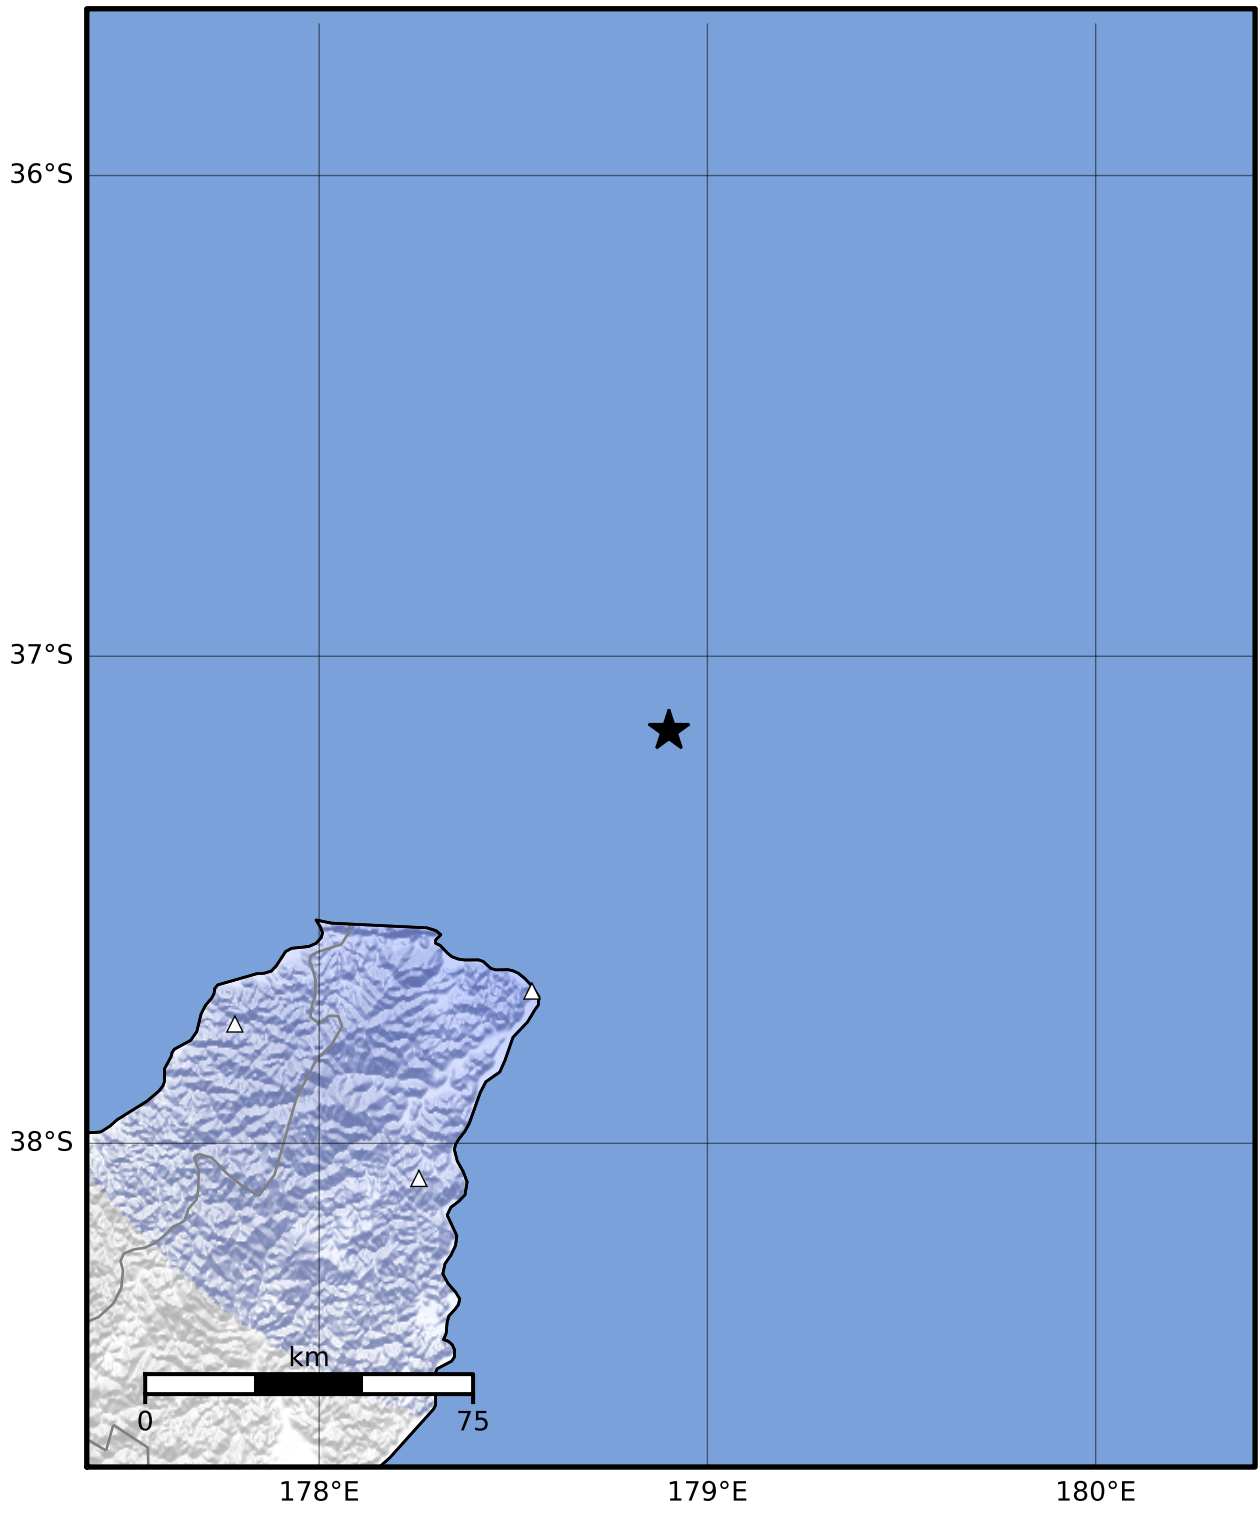

Macroseismic Intensity Map GNS Science

ShakeMap: Raukumara Plain

Aug 16, 2023 12:14:47 UTC M3.3 S37.15 E178.90 Depth: 12.0km ID:2023p614892

SHAKING	Not felt	Weak	Light	Moderate	Strong	Very strong	Severe	Violent	Extreme
DAMAGE	None	None	None	Very light	Light	Moderate	Moderate/heavy	Heavy	Very heavy
PGA(%g)	<0.0464	0.29	1.63	5.16	12.5	22.4	40.2	72.2	>129
PGV(cm/s)	<0.0215	0.125	1.04	4.31	14.5	26.4	48.3	88.4	>162
INTENSITY	I	II-III	IV	V	VI	VII	VIII	IX	X+

Scale based on Moratalla et al.(2021) and Worden et al.(2012) Version 2: Processed 2023-08-16T12:34:30Z

△ Seismic Instrument ○ Reported Intensity ★ Epicenter