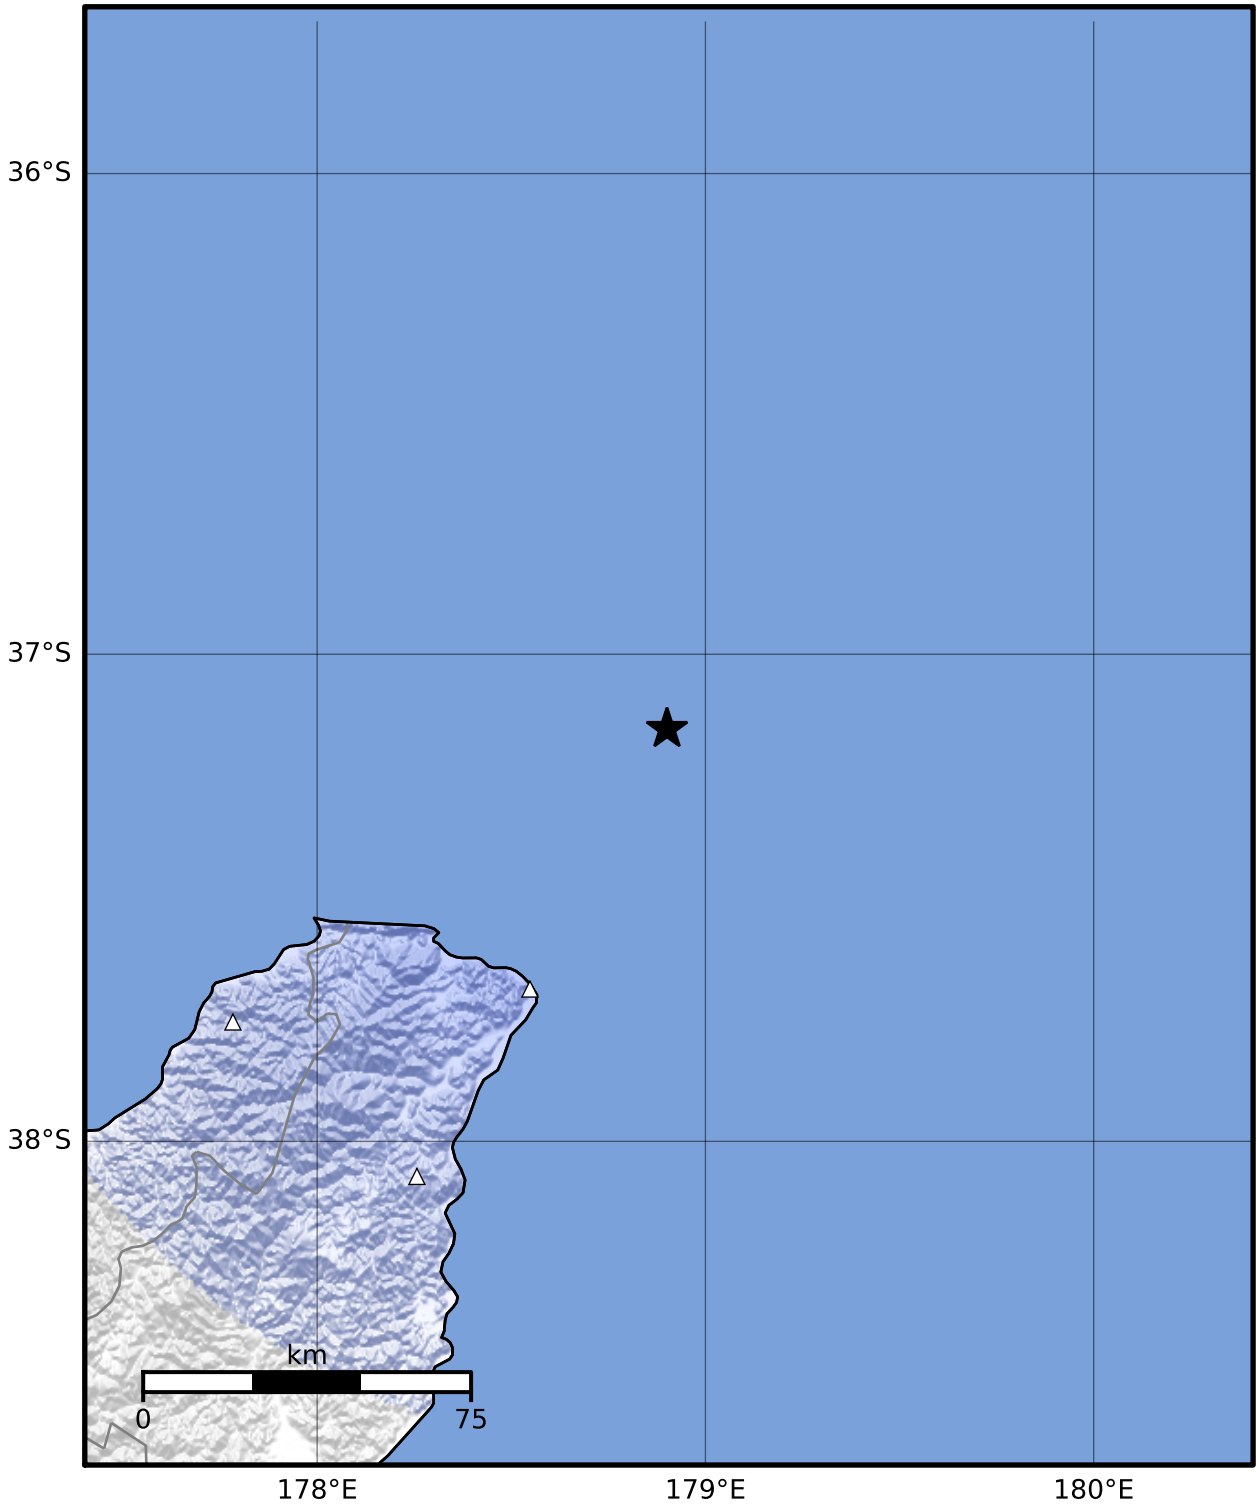

Macroseismic Intensity Map GNS Science

ShakeMap: Raukumara Plain

Aug 16, 2023 12:14:47 UTC M3.3 S37.15 E178.90 Depth: 12.0km ID:2023p614892

SHAKING	Not felt	Weak	Light	Moderate	Strong	Very strong	Severe	Violent	Extreme
DAMAGE	None	None	None	Very light	Light	Moderate	Moderate/heavy	Heavy	Very heavy
PGA(%g)	<0.0464	0.29	1.63	5.16	12.5	22.4	40.2	72.2	>129
PGV(cm/s)	<0.0215	0.125	1.04	4.31	14.5	26.4	48.3	88.4	>162
INTENSITY	I	II-III	IV	V	VI	VII	VIII	IX	X+

Scale based on Moratalla et al.(2021) and Worden et al.(2012) Version 3: Processed 2023-08-16T12:40:47Z

△ Seismic Instrument ○ Reported Intensity ★ Epicenter