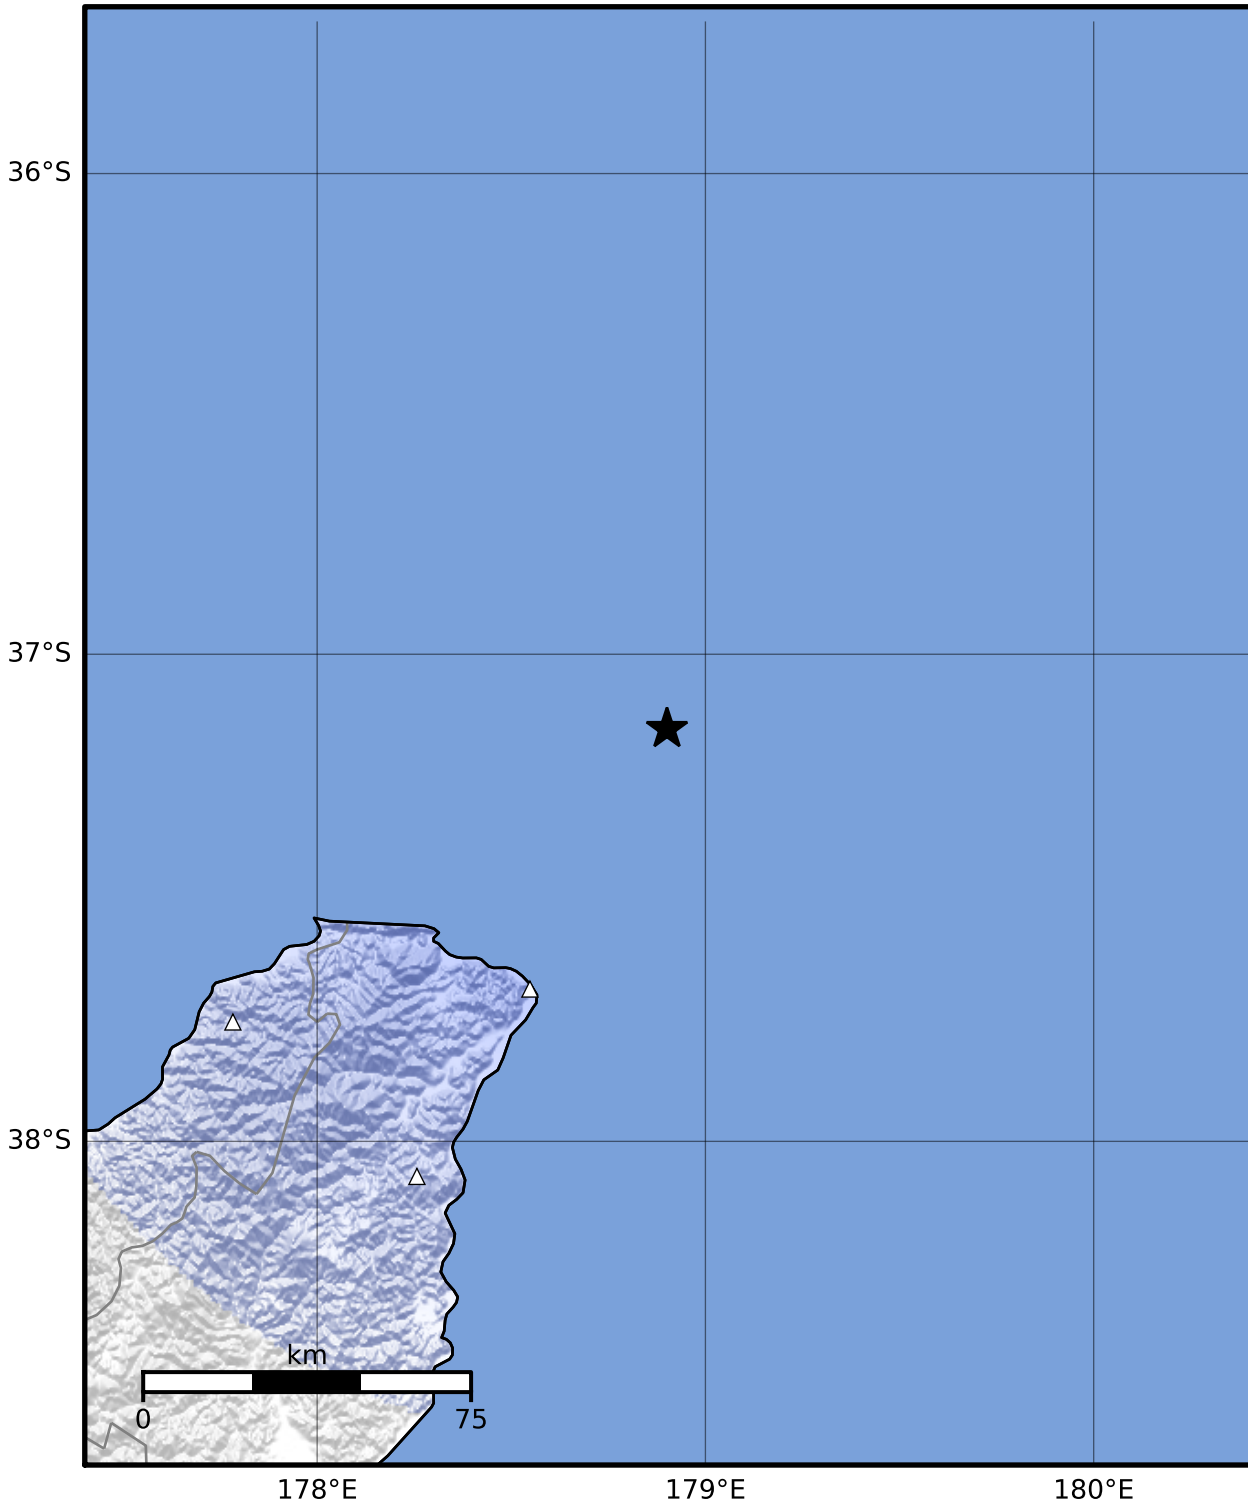

Macroseismic Intensity Map GNS Science

ShakeMap: Raukumara Plain

Aug 16, 2023 12:14:47 UTC M3.3 S37.15 E178.90 Depth: 12.0km ID:2023p614892

SHAKING	Not felt	Weak	Light	Moderate	Strong	Very strong	Severe	Violent	Extreme
DAMAGE	None	None	None	Very light	Light	Moderate	Moderate/heavy	Heavy	Very heavy
PGA(%g)	<0.0464	0.29	1.63	5.16	12.5	22.4	40.2	72.2	>129
PGV(cm/s)	<0.0215	0.125	1.04	4.31	14.5	26.4	48.3	88.4	>162
INTENSITY	I	II-III	IV	V	VI	VII	VIII	IX	X+

Scale based on Moratalla et al.(2021) and Worden et al.(2012) Version 4: Processed 2023-08-16T12:47:03Z

△ Seismic Instrument ○ Reported Intensity ★ Epicenter