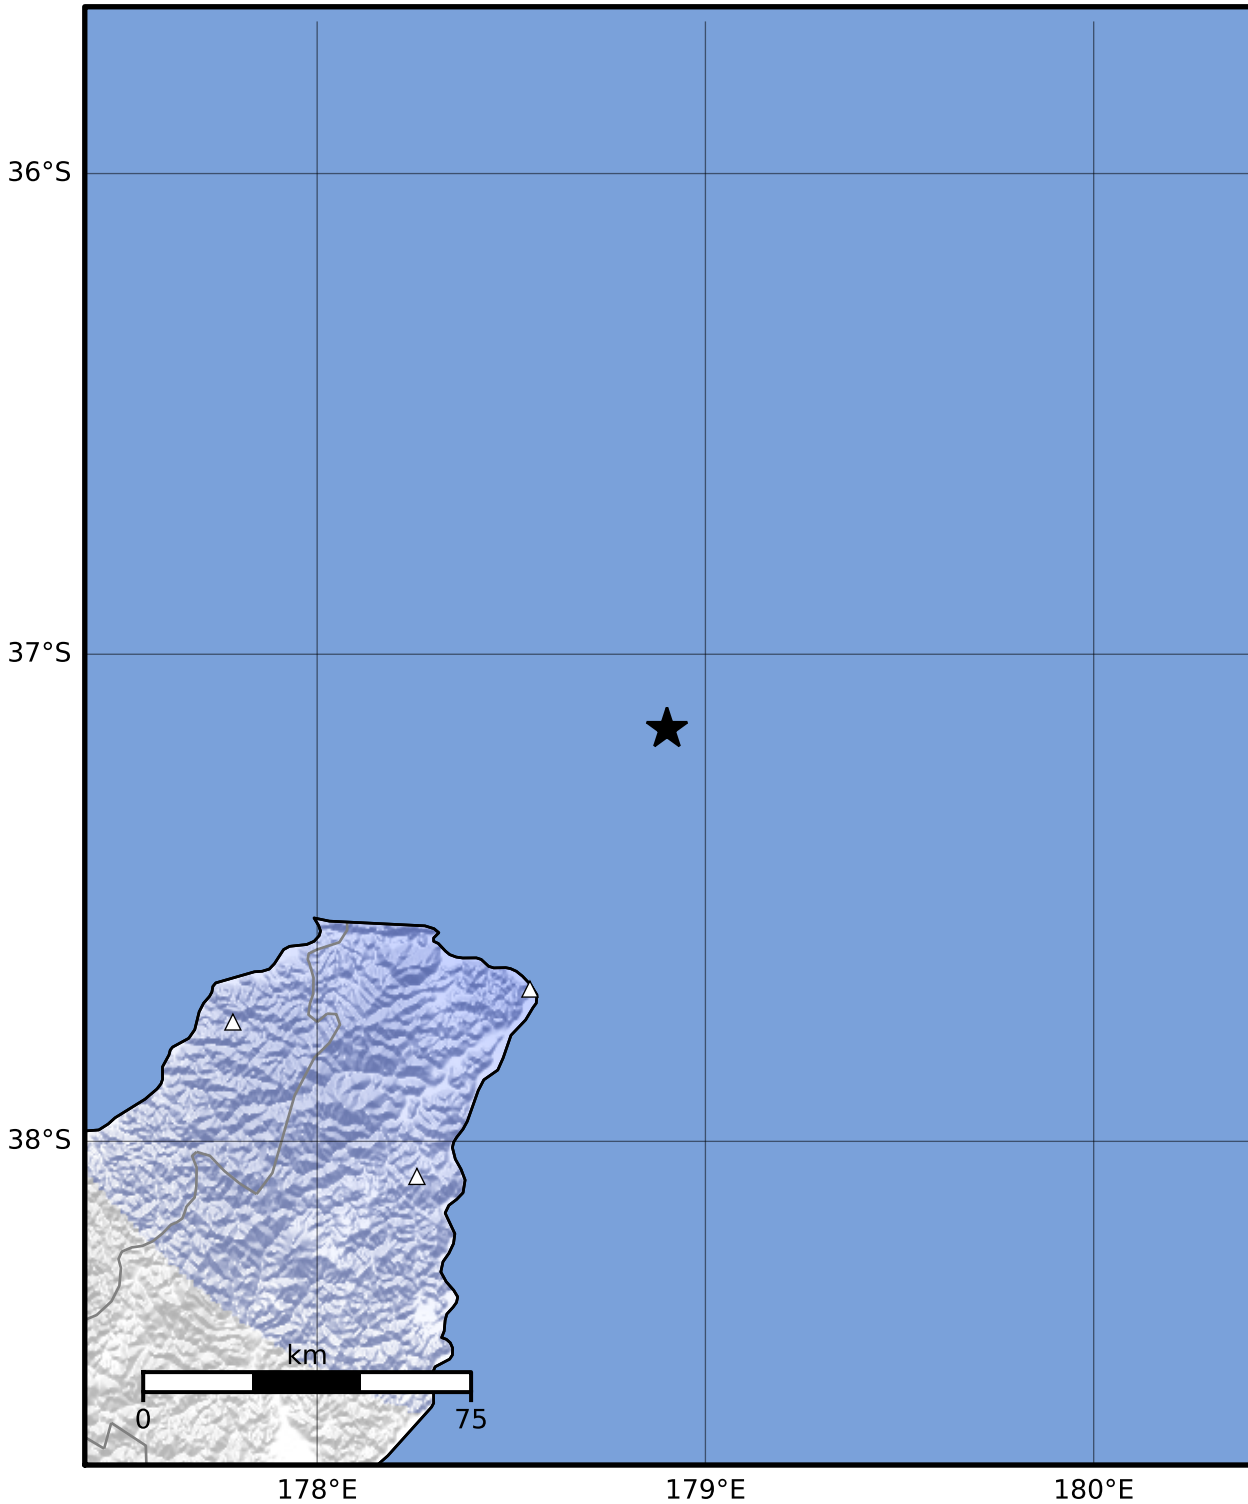

Macroseismic Intensity Map GNS Science

ShakeMap: Raukumara Plain

Aug 16, 2023 12:14:47 UTC M3.3 S37.15 E178.90 Depth: 12.0km ID:2023p614892

SHAKING	Not felt	Weak	Light	Moderate	Strong	Very strong	Severe	Violent	Extreme
DAMAGE	None	None	None	Very light	Light	Moderate	Moderate/heavy	Heavy	Very heavy
PGA(%g)	<0.0464	0.29	1.63	5.16	12.5	22.4	40.2	72.2	>129
PGV(cm/s)	<0.0215	0.125	1.04	4.31	14.5	26.4	48.3	88.4	>162
INTENSITY	I	II-III	IV	V	VI	VII	VIII	IX	X+

Scale based on Moratalla et al.(2021) and Worden et al.(2012) Version 5: Processed 2023-08-16T13:15:38Z

△ Seismic Instrument ○ Reported Intensity ★ Epicenter