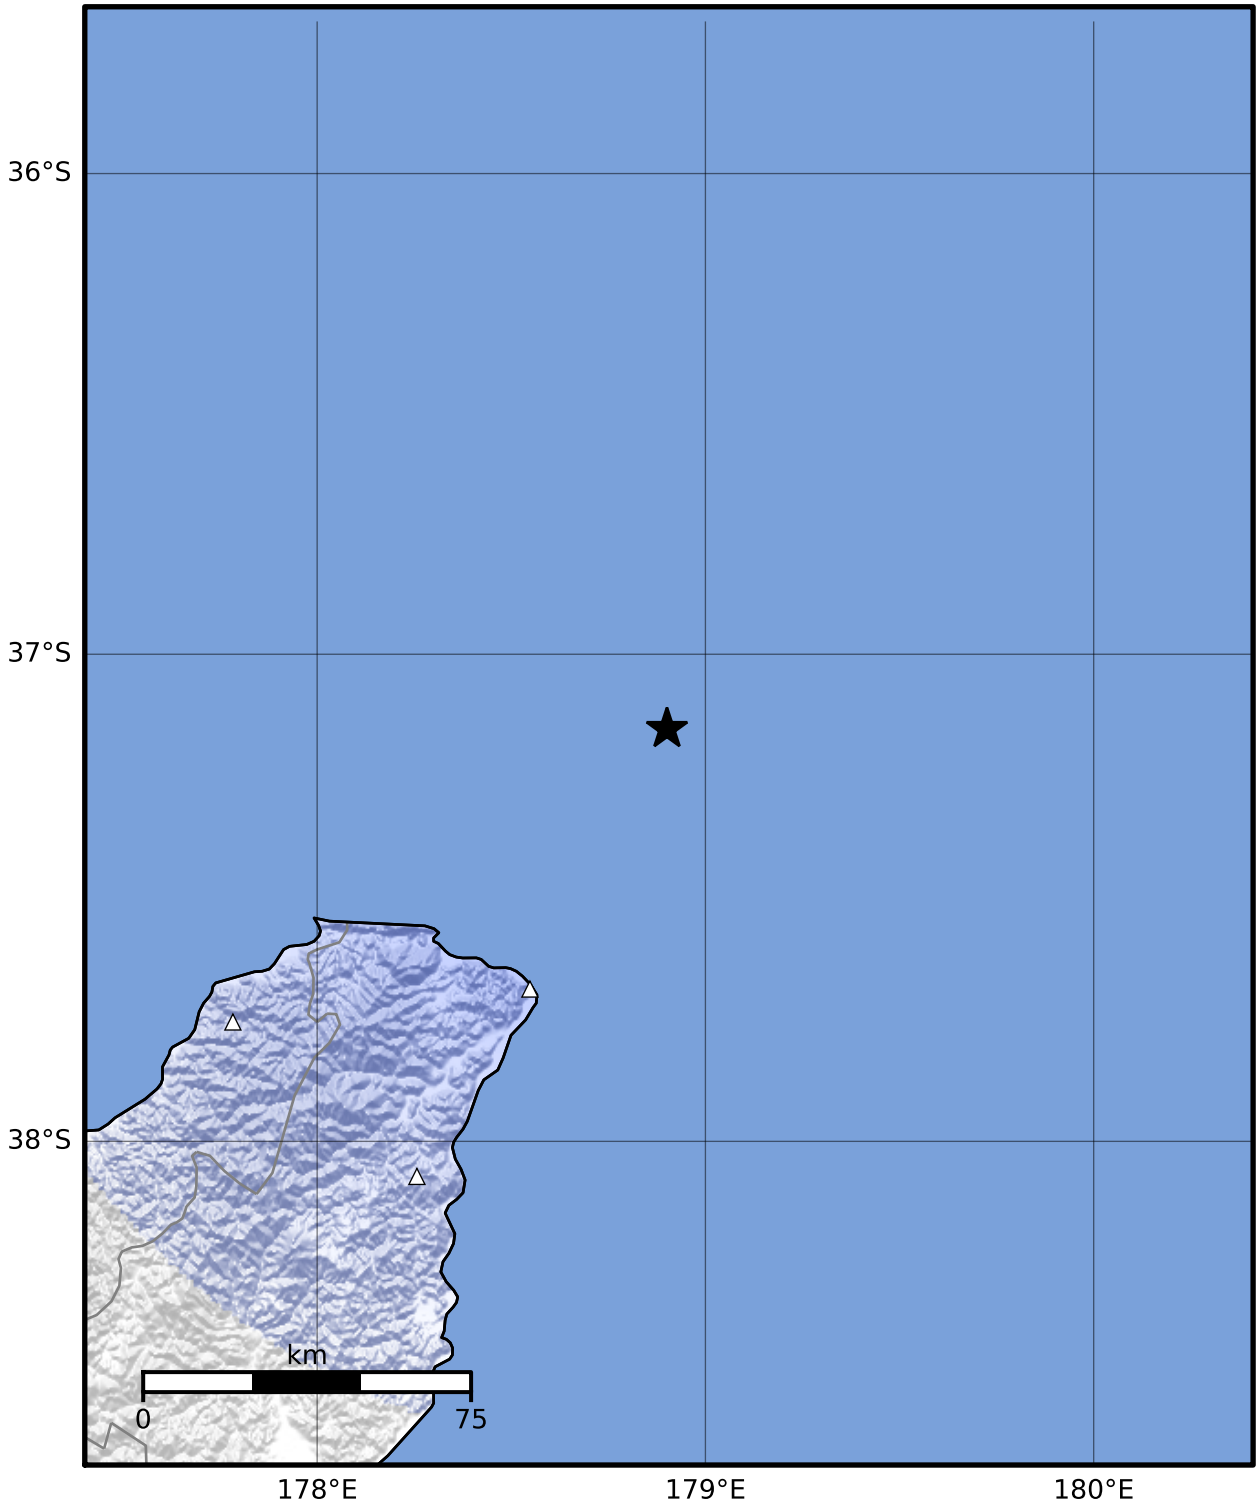

Macroseismic Intensity Map GNS Science

ShakeMap: Raukumara Plain

Aug 16, 2023 12:14:47 UTC M3.3 S37.15 E178.90 Depth: 12.0km ID:2023p614892

SHAKING	Not felt	Weak	Light	Moderate	Strong	Very strong	Severe	Violent	Extreme
DAMAGE	None	None	None	Very light	Light	Moderate	Moderate/heavy	Heavy	Very heavy
PGA(%g)	<0.0464	0.29	1.63	5.16	12.5	22.4	40.2	72.2	>129
PGV(cm/s)	<0.0215	0.125	1.04	4.31	14.5	26.4	48.3	88.4	>162
INTENSITY	I	II-III	IV	V	VI	VII	VIII	IX	X+

Scale based on Moratalla et al.(2021) and Worden et al.(2012) Version 7: Processed 2023-08-16T15:15:37Z

△ Seismic Instrument ○ Reported Intensity ★ Epicenter