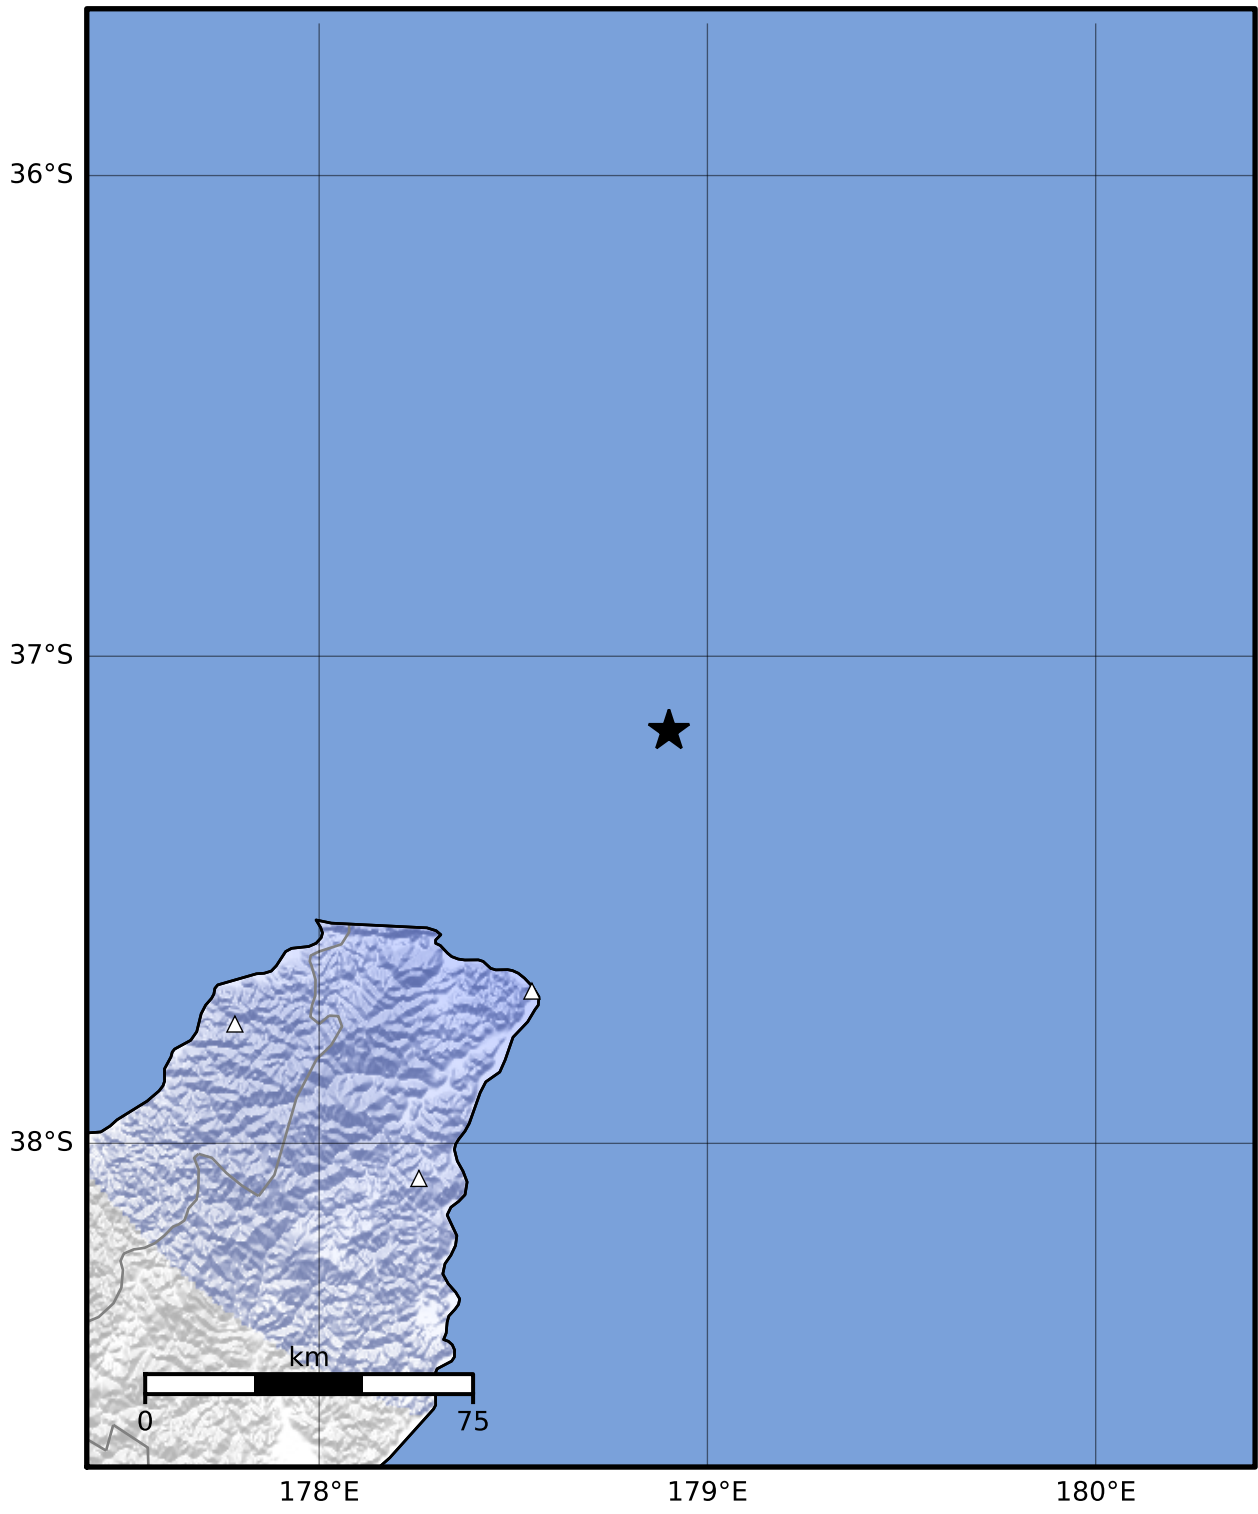

Macroseismic Intensity Map GNS Science

ShakeMap: Raukumara Plain

Aug 16, 2023 12:14:47 UTC M3.3 S37.15 E178.90 Depth: 12.0km ID:2023p614892

SHAKING	Not felt	Weak	Light	Moderate	Strong	Very strong	Severe	Violent	Extreme
DAMAGE	None	None	None	Very light	Light	Moderate	Moderate/heavy	Heavy	Very heavy
PGA(%g)	<0.0464	0.29	1.63	5.16	12.5	22.4	40.2	72.2	>129
PGV(cm/s)	<0.0215	0.125	1.04	4.31	14.5	26.4	48.3	88.4	>162
INTENSITY	I	II-III	IV	V	VI	VII	VIII	IX	X+

Scale based on Moratalla et al.(2021) and Worden et al.(2012) Version 9: Processed 2023-08-17T12:15:37Z

△ Seismic Instrument ○ Reported Intensity ★ Epicenter