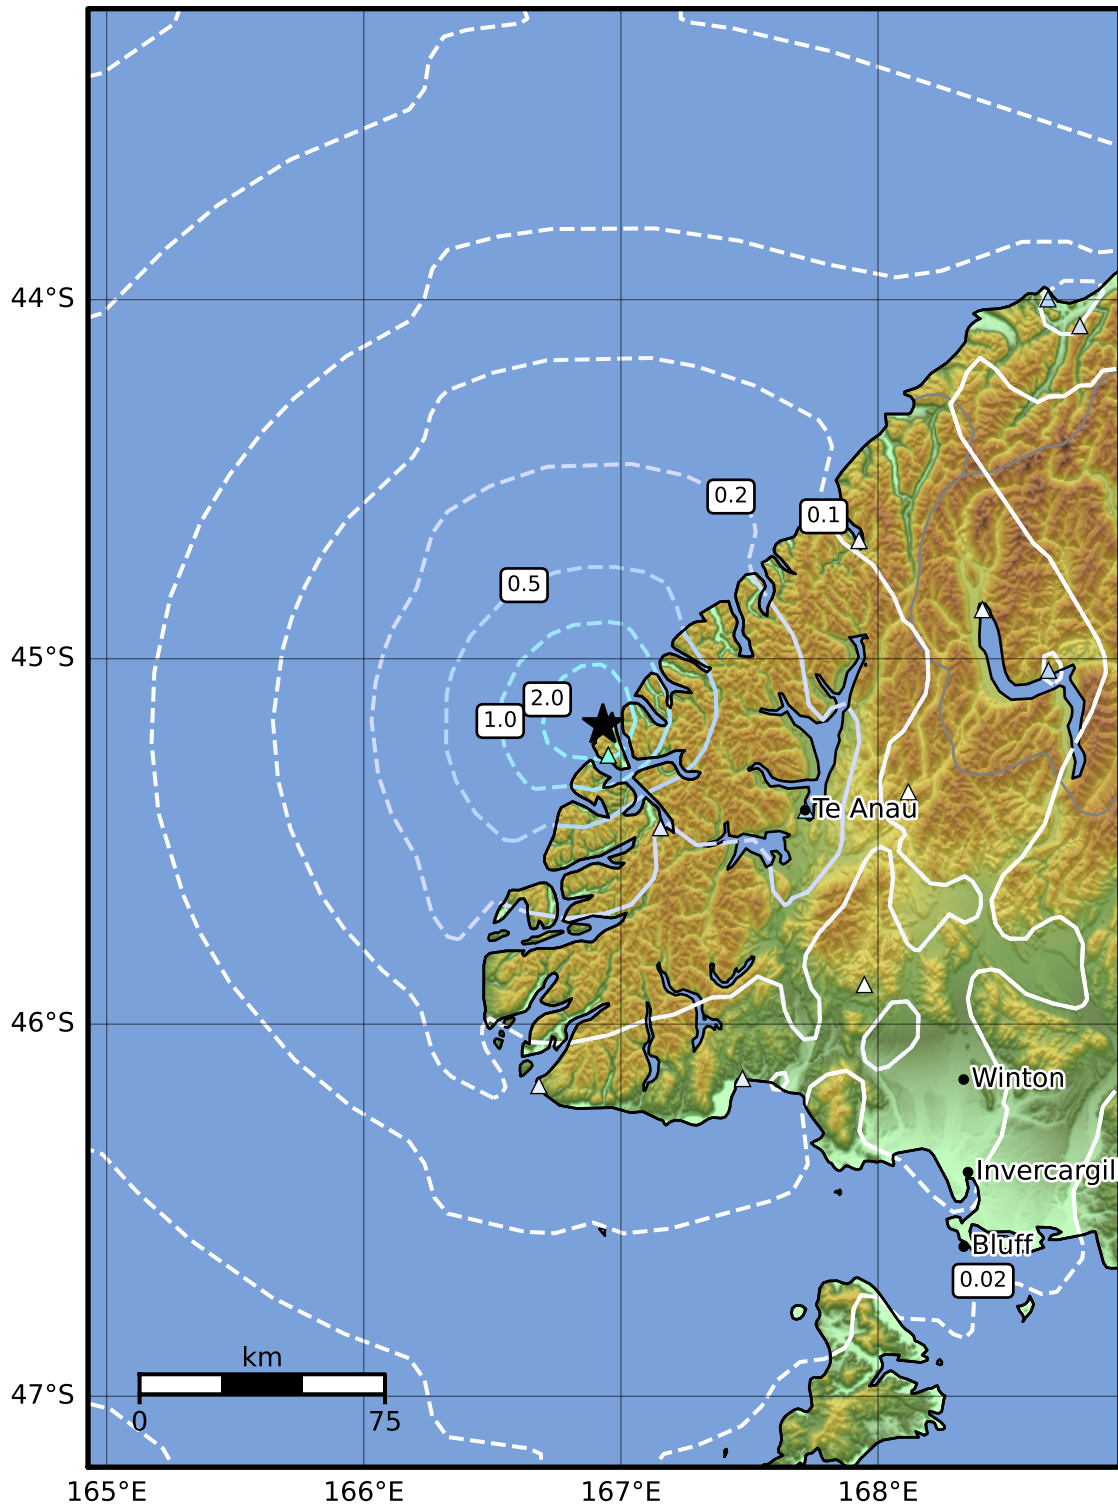

0.3 Second Peak Spectral Acceleration Map GNS Science

ShakeMap: Fiordland

Aug 18, 2023 01:34:22 UTC M4.4 S45.18 E166.93 Depth: 12.0km ID:2023p619096

SA(0.3) (%g)	0.1	0.2	0.5	1	2	5	10	20	50	100	200
--------------	-----	-----	-----	---	---	---	----	----	----	-----	-----

Scale based on Moratalla et al.(2021) and Worden et al.(2012) Version 7: Processed 2023-08-18T02:12:44Z

△ Seismic Instrument ○ Reported Intensity ★ Epicenter