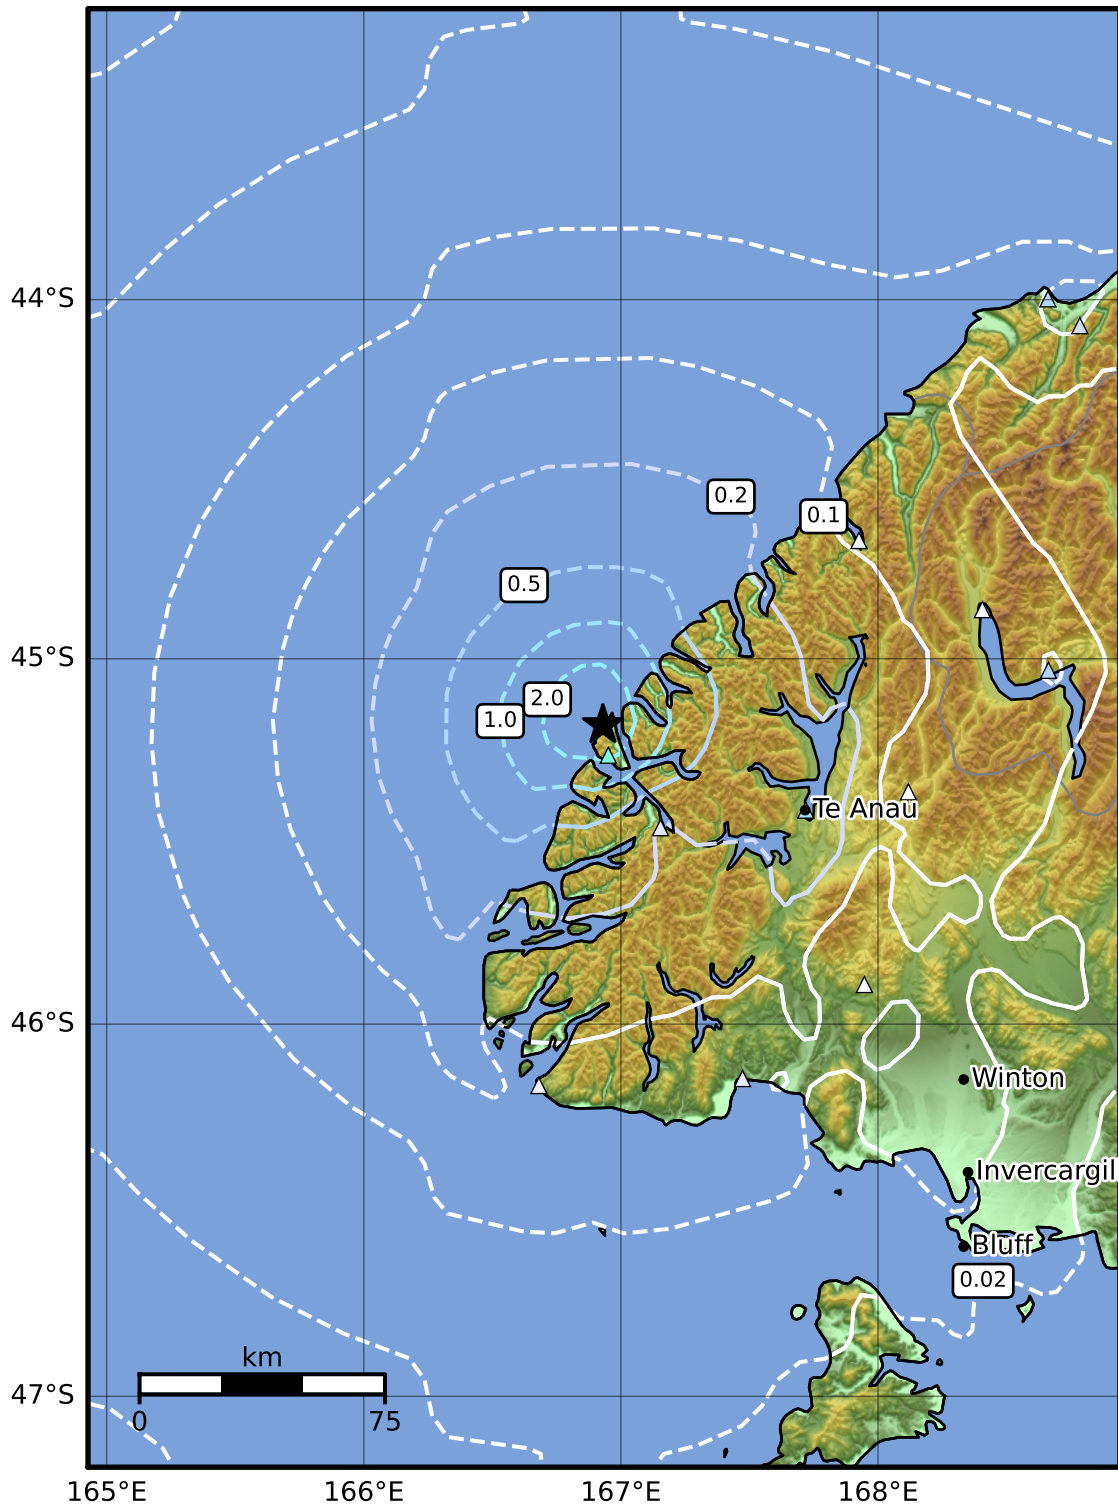

0.3 Second Peak Spectral Acceleration Map GNS Science

ShakeMap: Fiordland

Aug 18, 2023 01:34:22 UTC M4.4 S45.18 E166.93 Depth: 12.0km ID:2023p619096

SA(0.3) (%g)	0.1	0.2	0.5	1	2	5	10	20	50	100	200
--------------	-----	-----	-----	---	---	---	----	----	----	-----	-----

Scale based on Moratalla et al.(2021) and Worden et al.(2012) Version 9: Processed 2023-08-18T02:25:41Z

△ Seismic Instrument ○ Reported Intensity ★ Epicenter