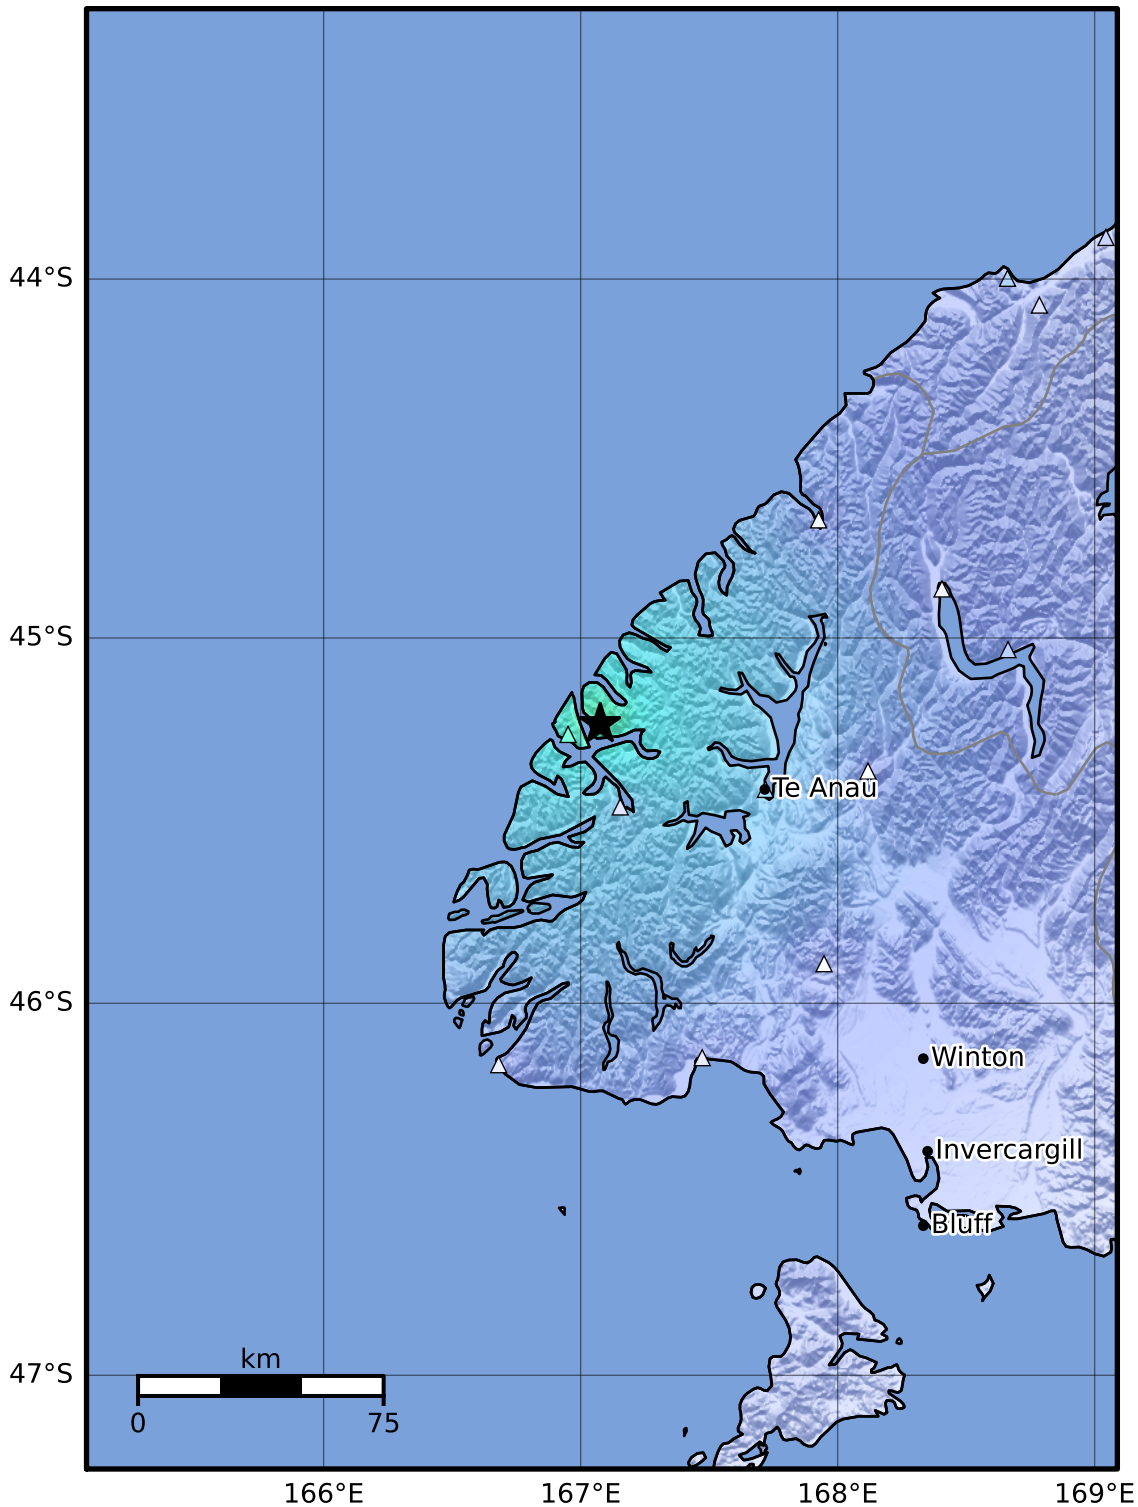

Macroseismic Intensity Map GNS Science

ShakeMap: Fiordland

Aug 18, 2023 01:34:24 UTC M4.5 S45.24 E167.08 Depth: 12.0km ID:2023p619096

SHAKING	Not felt	Weak	Light	Moderate	Strong	Very strong	Severe	Violent	Extreme
DAMAGE	None	None	None	Very light	Light	Moderate	Moderate/heavy	Heavy	Very heavy
PGA(%g)	<0.0464	0.29	1.63	5.16	12.5	22.4	40.2	72.2	>129
PGV(cm/s)	<0.0215	0.125	1.04	4.31	14.5	26.4	48.3	88.4	>162
INTENSITY	I	II-III	IV	V	VI	VII	VIII	IX	X+

Scale based on Moratalla et al.(2021) and Worden et al.(2012) Version 10: Processed 2023-08-18T02:45:12Z

△ Seismic Instrument ○ Reported Intensity

★ Epicenter