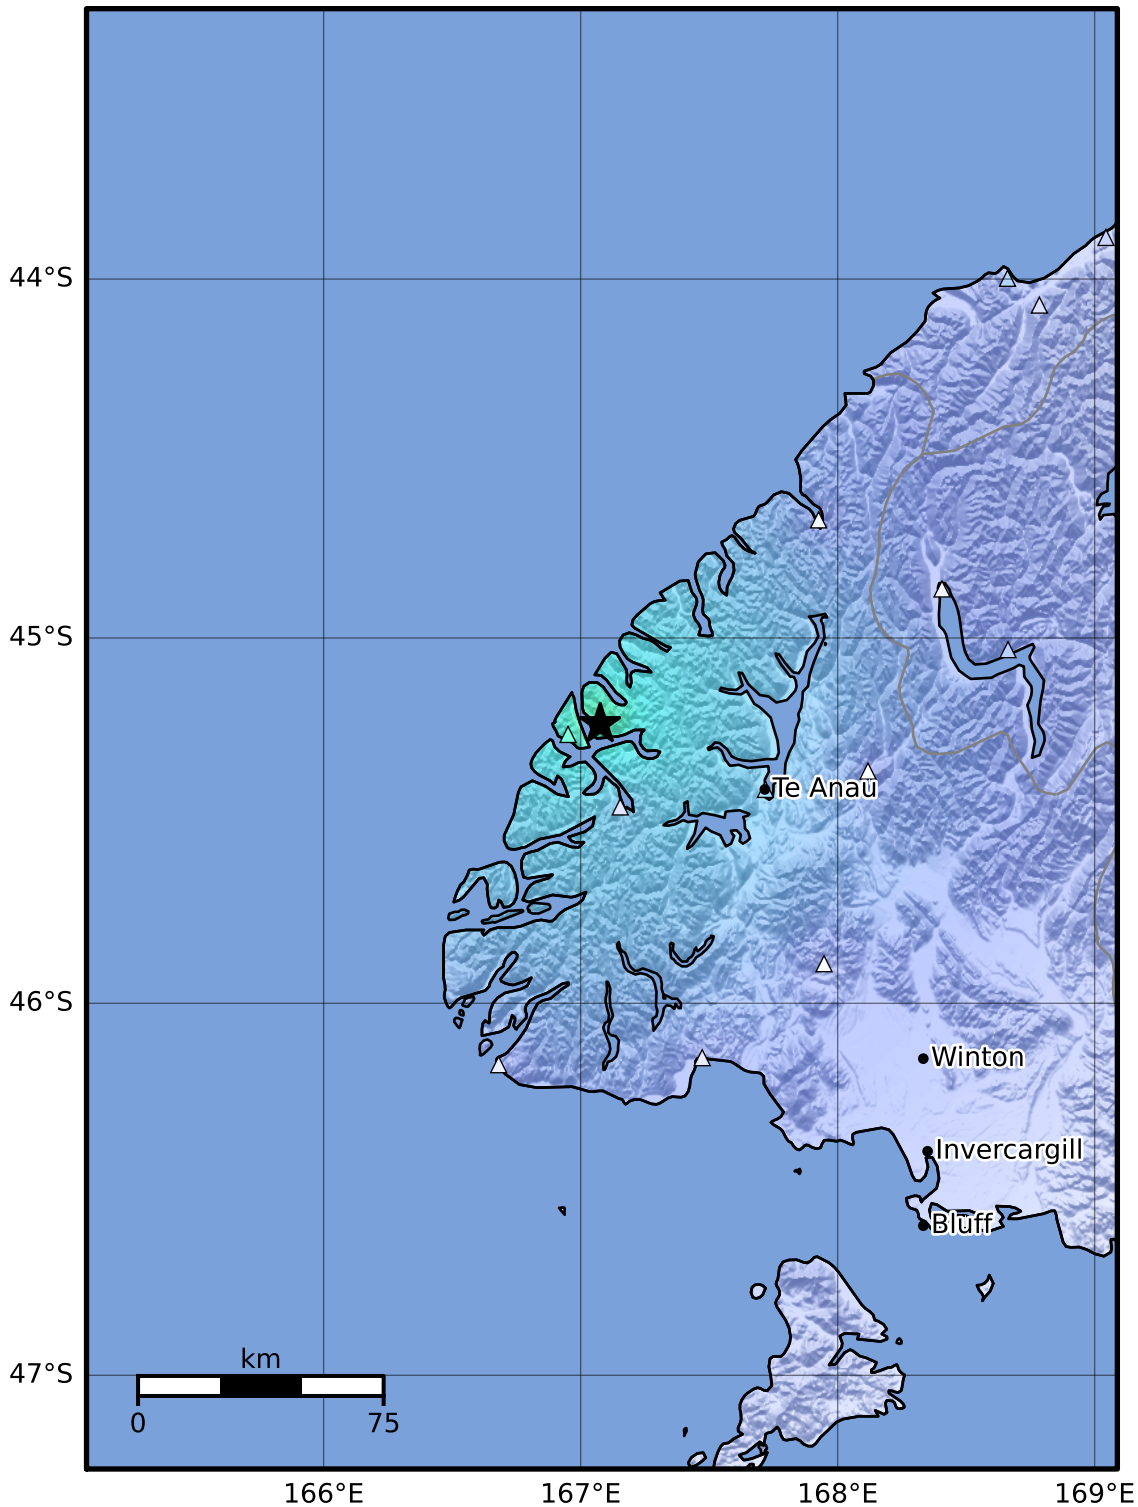

Macroseismic Intensity Map GNS Science

ShakeMap: Fiordland

Aug 18, 2023 01:34:24 UTC M4.5 S45.24 E167.08 Depth: 12.0km ID:2023p619096

SHAKING	Not felt	Weak	Light	Moderate	Strong	Very strong	Severe	Violent	Extreme
DAMAGE	None	None	None	Very light	Light	Moderate	Moderate/heavy	Heavy	Very heavy
PGA(%g)	<0.0464	0.29	1.63	5.16	12.5	22.4	40.2	72.2	>129
PGV(cm/s)	<0.0215	0.125	1.04	4.31	14.5	26.4	48.3	88.4	>162
INTENSITY	I	II-III	IV	V	VI	VII	VIII	IX	X+

Scale based on Moratalla et al.(2021) and Worden et al.(2012) Version 9: Processed 2023-08-18T02:51:41Z

△ Seismic Instrument ○ Reported Intensity

★ Epicenter