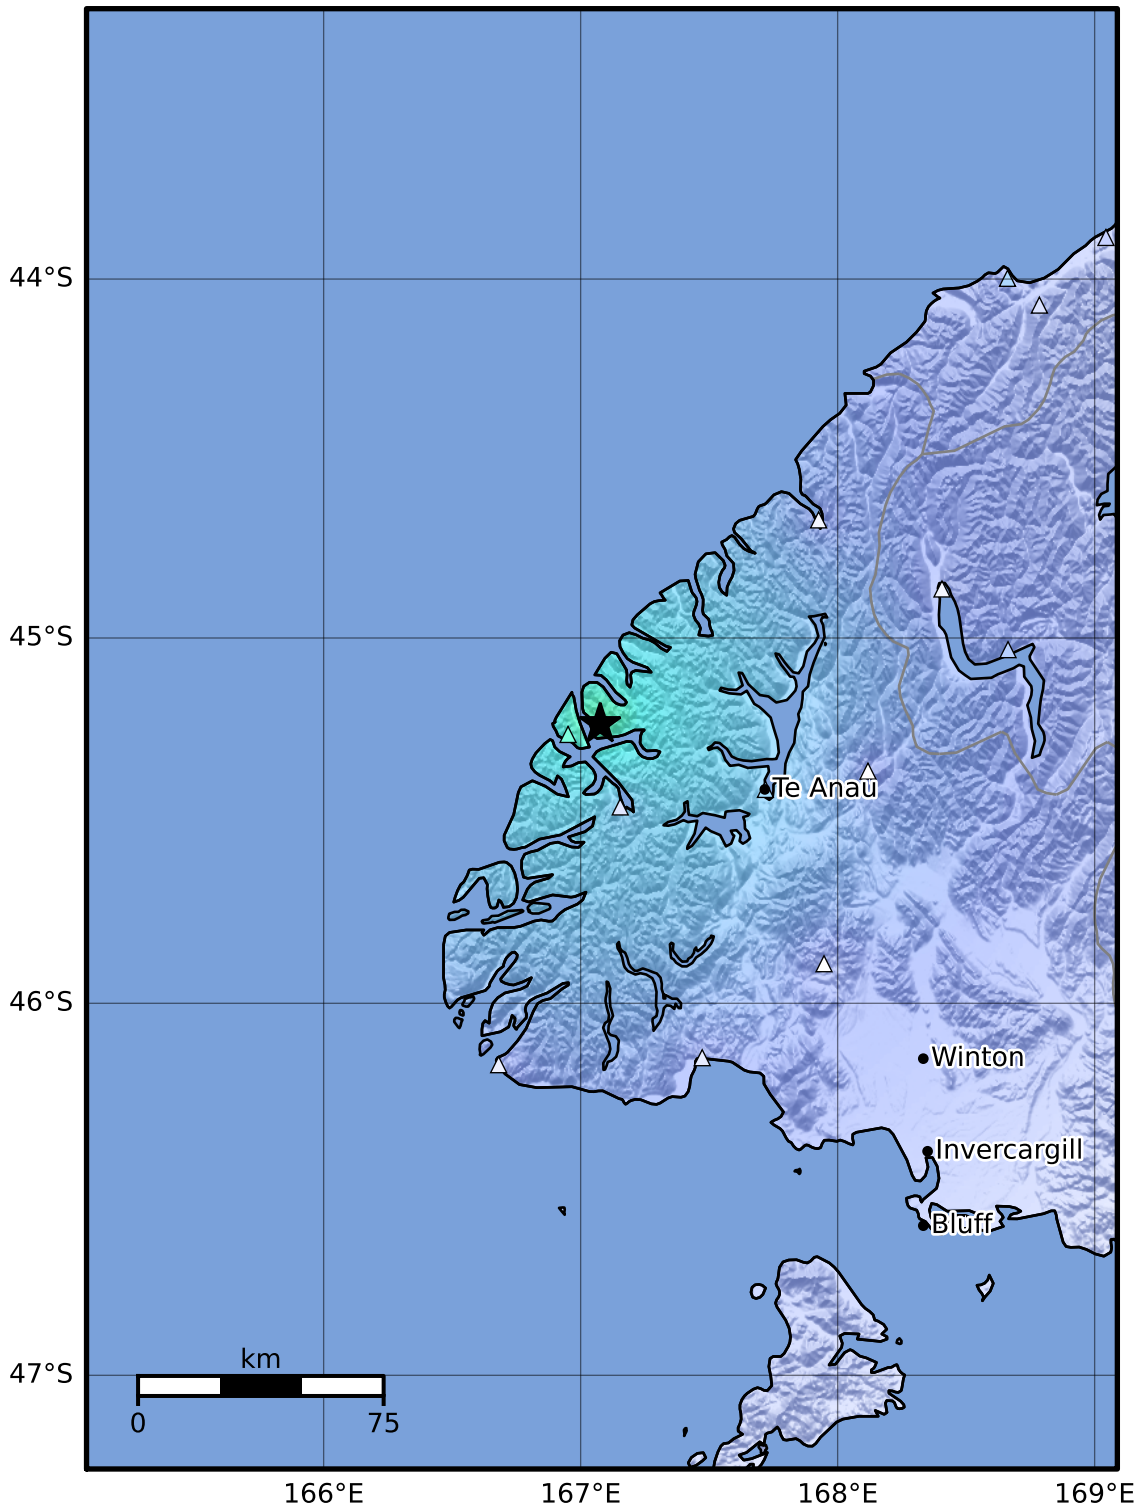

Macroseismic Intensity Map GNS Science

ShakeMap: Fiordland

Aug 18, 2023 01:34:24 UTC M4.5 S45.24 E167.08 Depth: 12.0km ID:2023p619096

SHAKING	Not felt	Weak	Light	Moderate	Strong	Very strong	Severe	Violent	Extreme
DAMAGE	None	None	None	Very light	Light	Moderate	Moderate/heavy	Heavy	Very heavy
PGA(%g)	<0.0464	0.29	1.63	5.16	12.5	22.4	40.2	72.2	>129
PGV(cm/s)	<0.0215	0.125	1.04	4.31	14.5	26.4	48.3	88.4	>162
INTENSITY	I	II-III	IV	V	VI	VII	VIII	IX	X+

Scale based on Moratalla et al.(2021) and Worden et al.(2012) Version 9: Processed 2023-08-18T02:58:08Z

△ Seismic Instrument ○ Reported Intensity

★ Epicenter