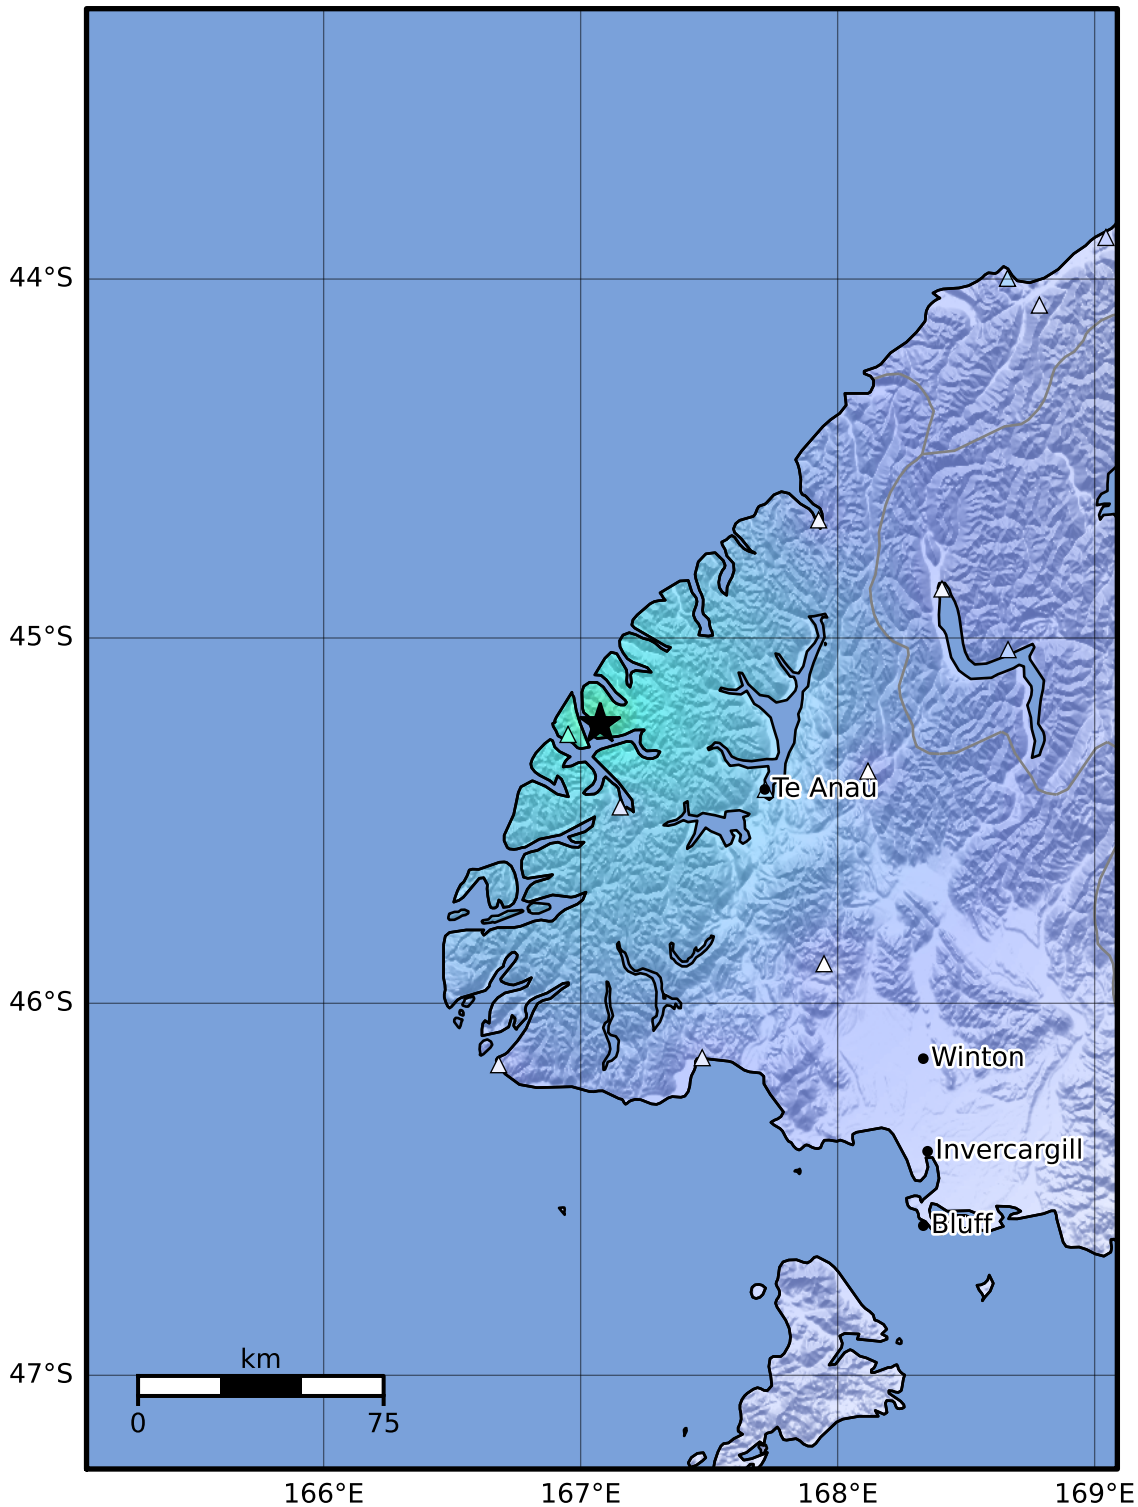

Macroseismic Intensity Map GNS Science

ShakeMap: Fiordland

Aug 18, 2023 01:34:24 UTC M4.5 S45.24 E167.08 Depth: 12.0km ID:2023p619096

SHAKING	Not felt	Weak	Light	Moderate	Strong	Very strong	Severe	Violent	Extreme
DAMAGE	None	None	None	Very light	Light	Moderate	Moderate/heavy	Heavy	Very heavy
PGA(%g)	<0.0464	0.29	1.63	5.16	12.5	22.4	40.2	72.2	>129
PGV(cm/s)	<0.0215	0.125	1.04	4.31	14.5	26.4	48.3	88.4	>162
INTENSITY	I	II-III	IV	V	VI	VII	VIII	IX	X+

Scale based on Moratalla et al.(2021) and Worden et al.(2012) Version 10: Processed 2023-08-18T03:35:16Z

△ Seismic Instrument ○ Reported Intensity

★ Epicenter